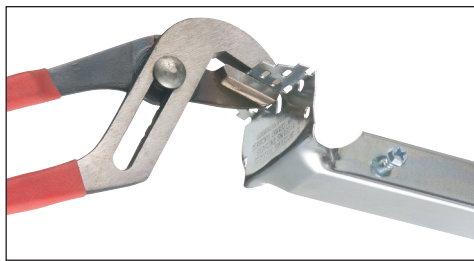

The FBR423 fan/fixture box delivers flush installation on ceilings up to 1-1/4" thick. The bracket ends are pre-set for a 1/2" ceiling. For other ceiling depths, simply bend the bracket ends along the appropriate score line engraved on the product.

- Easy mounting in new construction... fan bracket installation screws ship captive

- UL/CSA Listed

UL rating:

@24" on-center:
70 lb fan; 90 lb fixture

@16" on-center:
70 lb fan; 150 lb fixture

CSA rating: 50 lb fan or fixture

Bracket mounts securely to joists.

Loosen center screw to position box on bracket.

FBR423

Bracket ends are pre-set for a 1/2" ceiling. For other ceiling depths bend the bracket ends along the appropriate score line.