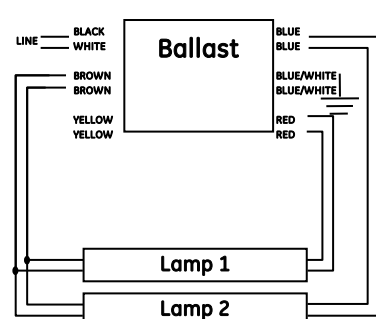

## GE Survivor™ T12/HO Fluorescent All-Weather Sign Ballasts

GE Lighting

Figure 1

Figure 2

Figure 3

Figure 4

Figure 5

Figure 6

Figure 7

Figure 8

Figure 9