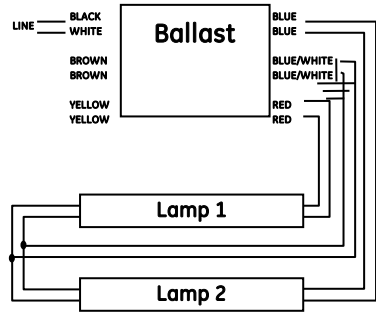

## GE Survivor™ T12/HO Fluorescent All-Weather Sign Ballasts

GE Lighting

Figure 1

Figure 2

Figure 3

Figure 4

Figure 5

Figure 6

Figure 7

Figure 8

Figure 9