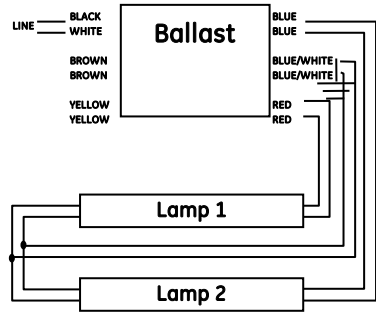

# Wiring Diagrams

## GE Survivor™ T12/HO Fluorescent All-Weather Sign Ballasts

GE Lighting

Figure 1

Figure 2

Figure 3

Figure 4

Figure 5

Figure 6

Figure 7

Figure 8

Figure 9