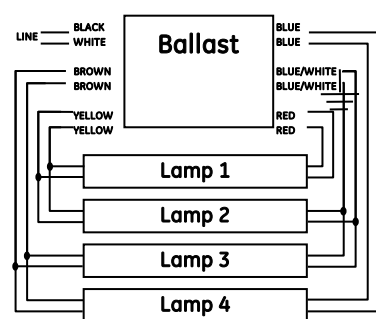

## GE Survivor™ T12/HO Fluorescent All-Weather Sign Ballasts

GE Lighting

Figure 1

Figure 2

Figure 3

Figure 4

Figure 5

Figure 6

Figure 7

Figure 8

Figure 9