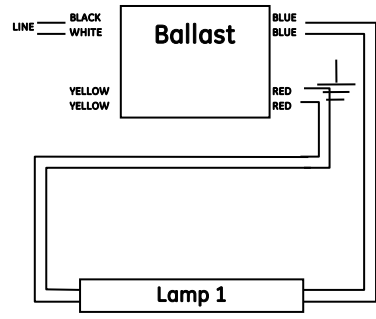

# Wiring Diagrams

## GE Survivor™ T12/HO Fluorescent All-Weather Sign Ballasts

GE Lighting

Figure 1

Figure 2

Figure 3

Figure 4

Figure 5

Figure 6