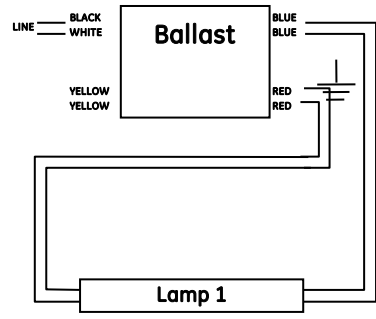

## GE Survivor™ T12/HO Fluorescent All-Weather Sign Ballasts

GE Lighting

Figure 1

Figure 2

Figure 3

Figure 4

Figure 5

Figure 6

Figure 7

Figure 8

Figure 9