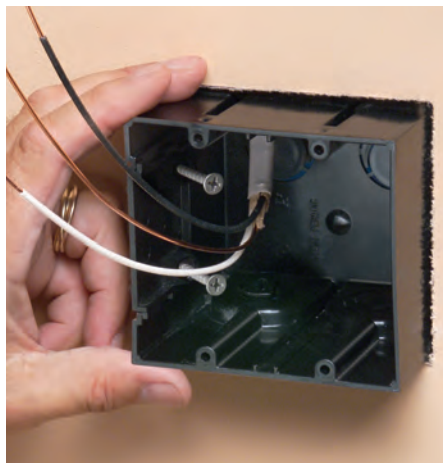

It mounts directly to a wood or steel stud for a super secure installation.

Angled screws inside the ONE-BOX affix it firmly to the stud. It has no wings so there's no wobble.

NEW WORK

ONE-BOX set too far forward or back? No problem. Back the screws out and adjust it.

OLD WORK

ONE-BOX provides a secure installation. It mounts directly to the stud, not just the drywall.

- Extra-large cubic inch capacity
- cULus Listed
- Single gang (horizontal and vertical) and multiple gang styles
- For power and low voltage applications with the F102D voltage separator installed
- Installed NM cable connector

Arlington

1 Stauffer Industrial Park
Scranton, PA 18517
800/233.4717
Fax 570/562.0646
www.aifittings.com

ONE-BOX™ Non-Metallic Outlet Boxes

Secure Installation • Mounts Directly to a Wood or Steel Stud

1 Attach ONE-BOX to wood or steel stud with captive installation screws. If the box is too far forward or back, simply back the screws out and reposition it.

2 Pull wire through the connector. (ships with installed NM cable connector)

1 For old work, position ONE-BOX adjacent to stud. Use box as the template to cut hole.

2 Pull wire. Insert ONE-BOX.

3 Mount ONE-BOX directly to stud with shipped in place screws.