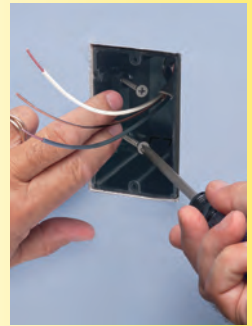

It mounts directly to a wood or steel stud for a super secure installation.

Angled screws inside the ONE-BOX affix it firmly to the stud. It has no wings so there's no wobble.

NEW WORK

ONE-BOX set too far forward or back? No problem. Back the screws out and adjust it.

OLD WORK

ONE-BOX provides a secure installation. It mounts directly to the stud, not just the drywall.

- Extra-large cubic inch capacity
- cULus Listed
- Single gang (horizontal and vertical) and multiple gang styles
- For power and low voltage applications with the F102D voltage separator installed
- Installed NM cable connector

2 Pull wire through the connector. (ships with installed NM cable connector)

1 For old work, position ONE-BOX adjacent to stud. Use box as the template to cut hole.

2 Pull wire. Insert ONE-BOX.

3 Mount ONE-BOX directly to stud with shipped in place screws.