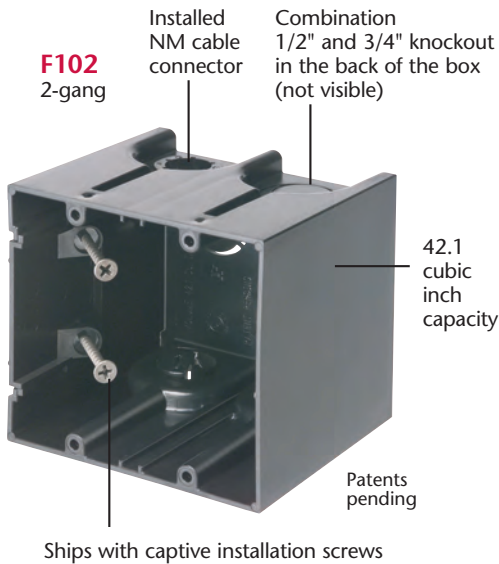

ONE-BOX™ Non-Metallic Outlet Boxes

Secure Installation • Mounts Directly to a Wood or Steel Stud