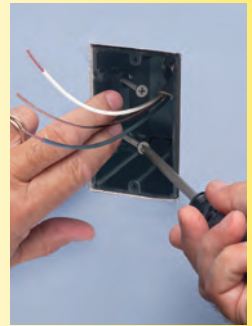

F101
The Versatile
Outlet Box

F102
2-gang

F104
4-gang

Patents pending.

Fast and easy to install, Arlington's versatile outlet box is the **ONE-BOX™** for new or old work.

It mounts directly to a wood or steel stud for a super secure installation.

Angled screws inside the ONE-BOX affix it firmly to the stud. It has no wings so there's no wobble.

NEW WORK

ONE-BOX set too far forward or back? No problem. Back the screws out and adjust it.

OLD WORK

ONE-BOX provides a secure installation. It mounts directly to the stud, not just the drywall.