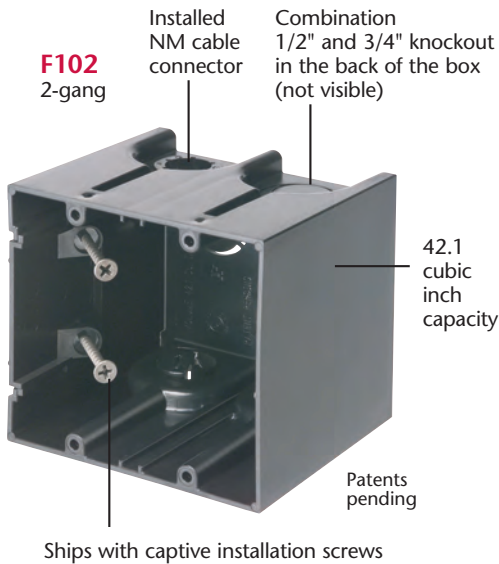

It mounts directly to a wood or steel stud for a super secure installation.

Angled screws inside the ONE-BOX affix it firmly to the stud. It has no wings so there's no wobble.

NEW WORK

ONE-BOX set too far forward or back? No problem. Back the screws out and adjust it.

OLD WORK

ONE-BOX provides a secure installation. It mounts directly to the stud, not just the drywall.

- Extra-large cubic inch capacity
- cULus Listed
- Single gang (horizontal and vertical) and multiple gang styles
- For power and low voltage applications with the F102D voltage separator installed
- Installed NM cable connector

Arlington

1 Stauffer Industrial Park
Scranton, PA 18517
800/233.4717
Fax 570/562.0646
www.aifittings.com

ONE-BOX™ Non-Metallic Outlet Boxes

Secure Installation • Mounts Directly to a Wood or Steel Stud

1 Attach ONE-BOX to wood or steel stud with captive installation screws. If the box is too far forward or back, simply back the screws out and reposition it.

2 Pull wire through the connector. (ships with installed NM cable connector)

1 For old work, position ONE-BOX adjacent to stud. Use box as the template to cut hole.

2 Pull wire. Insert ONE-BOX.

3 Mount ONE-BOX directly to stud with shipped in place screws.