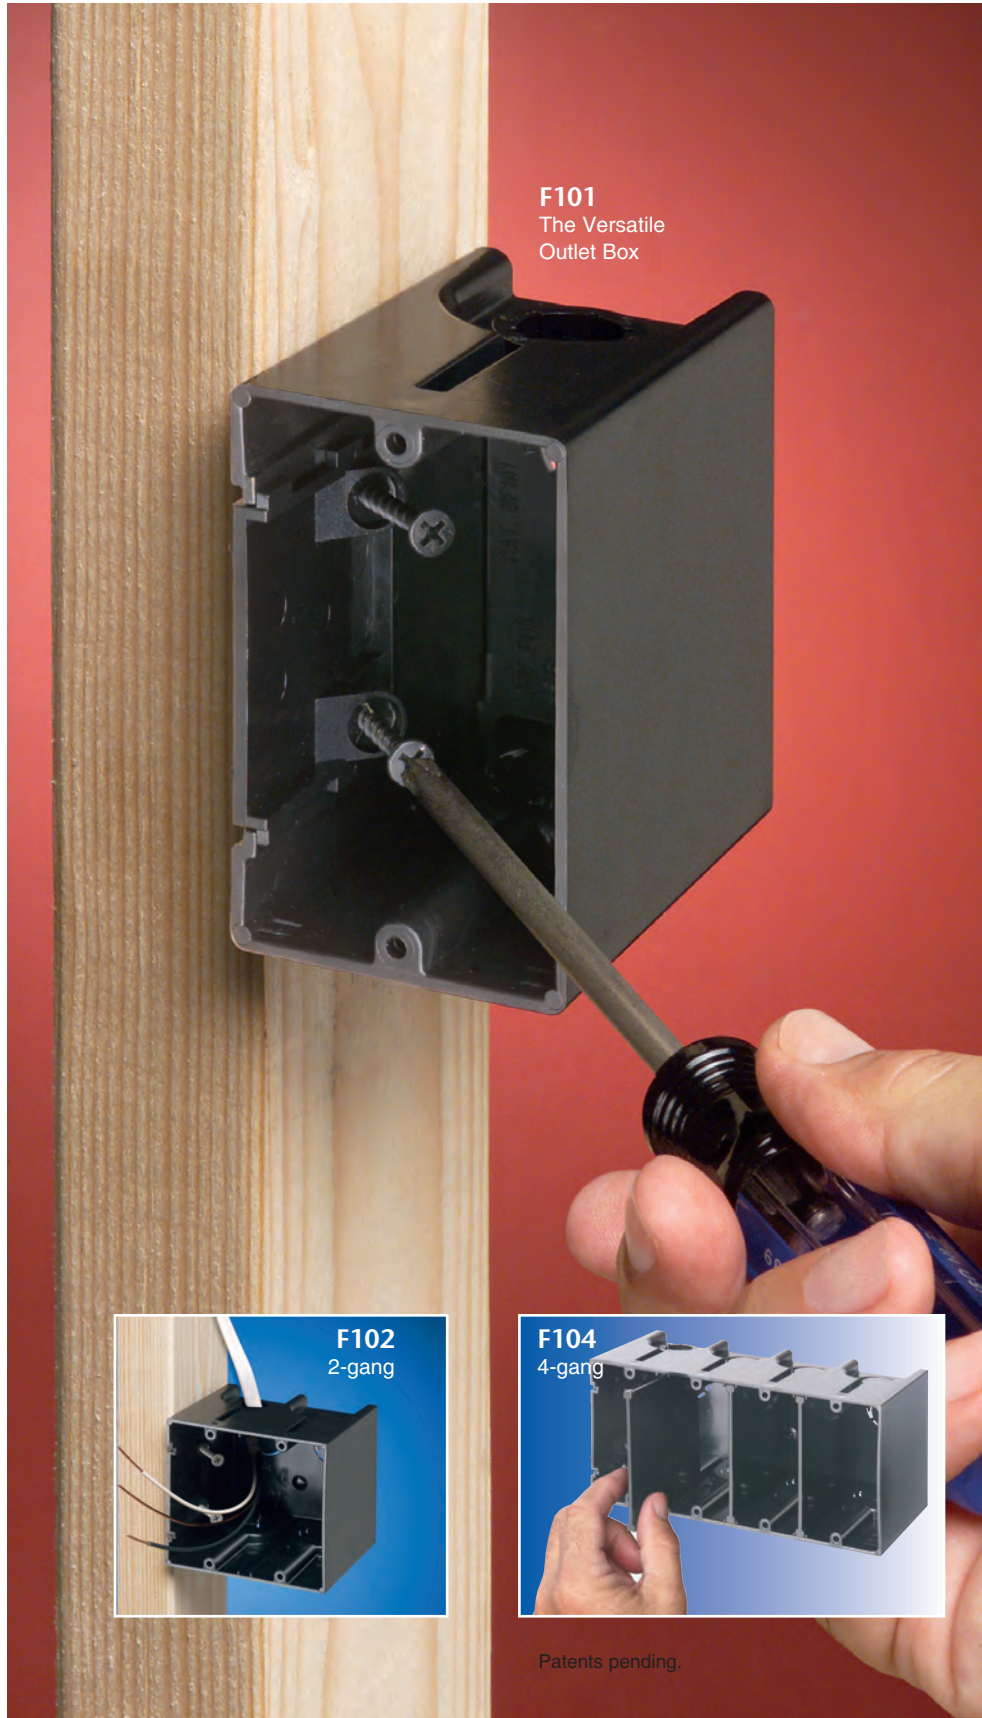

ONE-BOX™ Non-Metallic Outlet Boxes

NEW SIZES
Available

The Versatile Outlet Box for New or Old Work

F101
The Versatile
Outlet Box

F102
2-gang

F104
4-gang

Patents pending.

Fast and easy to install, Arlington's versatile outlet box is the **ONE-BOX™** for new or old work.

It mounts directly to a wood or steel stud for a super secure installation.

Angled screws inside the ONE-BOX affix it firmly to the stud. It has no wings so there's no wobble.

NEW WORK

ONE-BOX set too far forward or back? No problem. Back the screws out and adjust it.

OLD WORK

ONE-BOX provides a secure installation. It mounts directly to the stud, not just the drywall.

- Extra-large cubic inch capacity
- cULus Listed
- Single gang (horizontal and vertical) and multiple gang styles
- For power and low voltage applications with the F102D voltage separator installed
- Installed NM cable connector

2 Pull wire through the connector. (ships with installed NM cable connector)

1 For old work, position ONE-BOX adjacent to stud. Use box as the template to cut hole.

2 Pull wire. Insert ONE-BOX.

3 Mount ONE-BOX directly to stud with shipped in place screws.