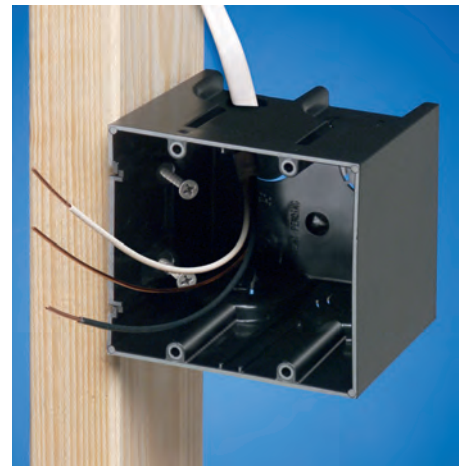

It mounts directly to a wood or steel stud for a super secure installation.

Angled screws inside the ONE-BOX affix it firmly to the stud. It has no wings so there's no wobble.

NEW WORK

ONE-BOX set too far forward or back? No problem. Back the screws out and adjust it.

OLD WORK

ONE-BOX provides a secure installation. It mounts directly to the stud, not just the drywall.

- Extra-large cubic inch capacity
- cULus Listed
- Single gang (horizontal and vertical) and multiple gang styles
- For power and low voltage applications with the F102D voltage separator installed
- Installed NM cable connector

Arlington

1 Stauffer Industrial Park
Scranton, PA 18517
800/233.4717
Fax 570/562.0646
www.aifittings.com

ONE-BOX™ Non-Metallic Outlet Boxes

Secure Installation • Mounts Directly to a Wood or Steel Stud

1 Attach ONE-BOX to wood or steel stud with captive installation screws. If the box is too far forward or back, simply back the screws out and reposition it.

2 Pull wire through the connector. (ships with installed NM cable connector)

1 For old work, position ONE-BOX adjacent to stud. Use box as the template to cut hole.

2 Pull wire. Insert ONE-BOX.

3 Mount ONE-BOX directly to stud with shipped in place screws.