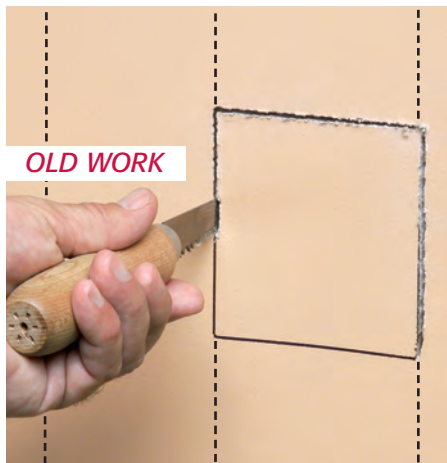

It mounts directly to a wood or steel stud for a super secure installation.

Angled screws inside the ONE-BOX affix it firmly to the stud. It has no wings so there's no wobble.

NEW WORK

ONE-BOX set too far forward or back? No problem. Back the screws out and adjust it.

OLD WORK

ONE-BOX provides a secure installation. It mounts directly to the stud, not just the drywall.

- Extra-large cubic inch capacity
- cULus Listed
- Single gang (horizontal and vertical) and multiple gang styles
- For power and low voltage applications with the F102D voltage separator installed
- Installed NM cable connector

Arlington

1 Stauffer Industrial Park
Scranton, PA 18517
800/233.4717
Fax 570/562.0646
www.aifittings.com

ONE-BOX™ Non-Metallic Outlet Boxes

Secure Installation • Mounts Directly to a Wood or Steel Stud

1 Attach ONE-BOX to wood or steel stud with captive installation screws. If the box is too far forward or back, simply back the screws out and reposition it.

2 Pull wire through the connector. (ships with installed NM cable connector)

1 For old work, position ONE-BOX adjacent to stud. Use box as the template to cut hole.

2 Pull wire. Insert ONE-BOX.

3 Mount ONE-BOX directly to stud with shipped in place screws.