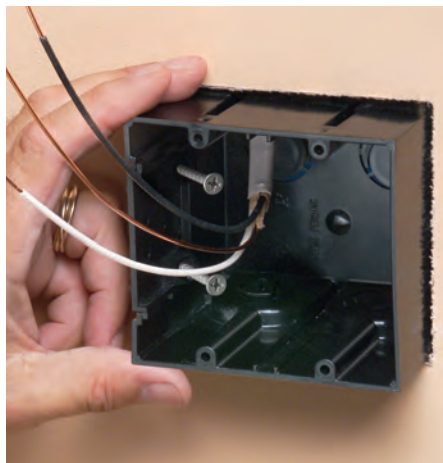

Angled screws inside the ONE-BOX affix it firmly to the stud. It has no wings so there's no wobble.

NEW WORK

ONE-BOX set too far forward or back? No problem. Back the screws out and adjust it.

OLD WORK

ONE-BOX provides a secure installation. It mounts directly to the stud, not just the drywall.

Arlington

1 Stauffer Industrial Park
Scranton, PA 18517
800/233.4717
Fax 570/562.0646
www.aifittings.com

ONE-BOX™ Non-Metallic Outlet Boxes

Secure Installation • Mounts Directly to a Wood or Steel Stud

1 Attach ONE-BOX to wood or steel stud with captive installation screws. If the box is too far forward or back, simply back the screws out and reposition it.

2 Pull wire through the connector. (ships with installed NM cable connector)

1 For old work, position ONE-BOX adjacent to stud. Use box as the template to cut hole.

2 Pull wire. Insert ONE-BOX.

3 Mount ONE-BOX directly to stud with shipped in place screws.