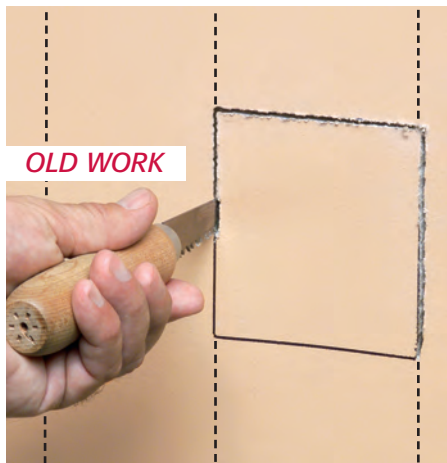

Angled screws inside the ONE-BOX affix it firmly to the stud. It has no wings so there's no wobble.

NEW WORK

ONE-BOX set too far forward or back? No problem. Back the screws out and adjust it.

OLD WORK

ONE-BOX provides a secure installation. It mounts directly to the stud, not just the drywall.

Arlington

1 Stauffer Industrial Park
Scranton, PA 18517
800/233.4717
Fax 570/562.0646
www.aifittings.com

ONE-BOX™ Non-Metallic Outlet Boxes

Secure Installation • Mounts Directly to a Wood or Steel Stud

1 Attach ONE-BOX to wood or steel stud with captive installation screws. If the box is too far forward or back, simply back the screws out and reposition it.

2 Pull wire through the connector. (ships with installed NM cable connector)

1 For old work, position ONE-BOX adjacent to stud. Use box as the template to cut hole.

2 Pull wire. Insert ONE-BOX.

3 Mount ONE-BOX directly to stud with shipped in place screws.