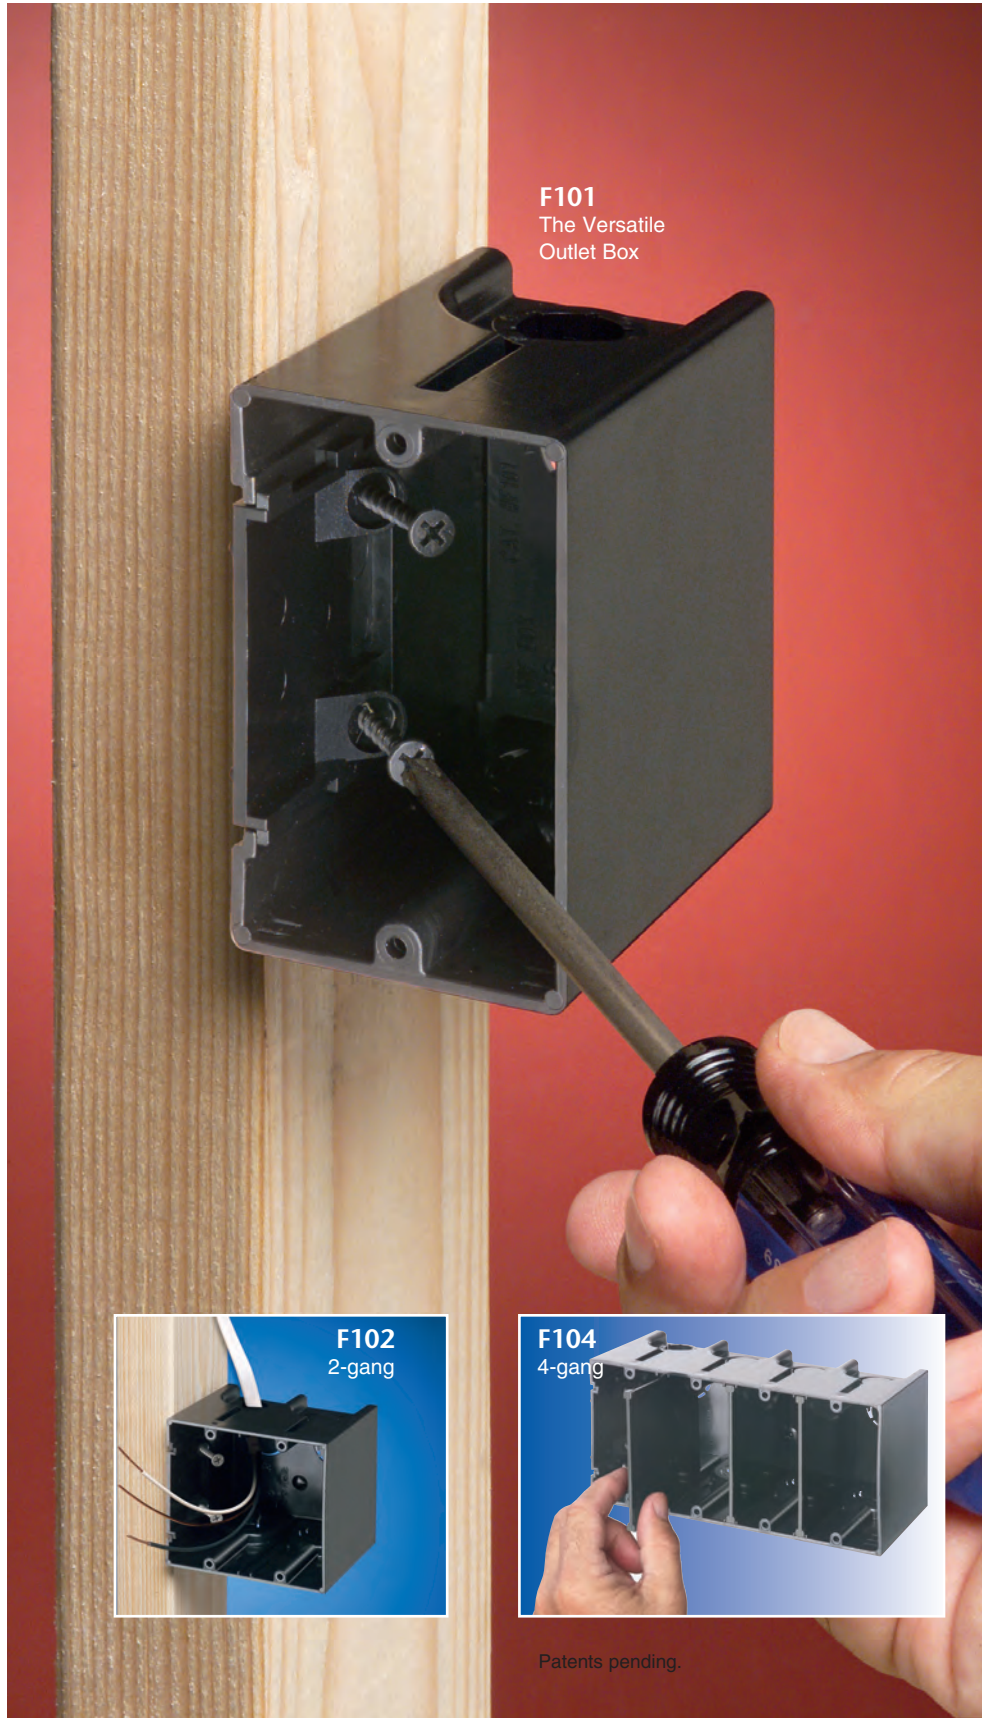

It mounts directly to a wood or steel stud for a super secure installation.

Angled screws inside the ONE-BOX affix it firmly to the stud. It has no wings so there's no wobble.

NEW WORK

ONE-BOX set too far forward or back? No problem. Back the screws out and adjust it.

OLD WORK

ONE-BOX provides a secure installation. It mounts directly to the stud, not just the drywall.

- Extra-large cubic inch capacity
- cULus Listed
- Single gang (horizontal and vertical) and multiple gang styles
- For power and low voltage applications with the F102D voltage separator installed
- Installed NM cable connector

F101
The Versatile
Outlet Box

F102
2-gang

F104
4-gang

Patents pending.

Fast and easy to install, Arlington's versatile outlet box is the **ONE-BOX™** for new or old work.

It mounts directly to a wood or steel stud for a super secure installation.

Angled screws inside the ONE-BOX affix it firmly to the stud. It has no wings so there's no wobble.

NEW WORK

ONE-BOX set too far forward or back? No problem. Back the screws out and adjust it.

OLD WORK

ONE-BOX provides a secure installation. It mounts directly to the stud, not just the drywall.