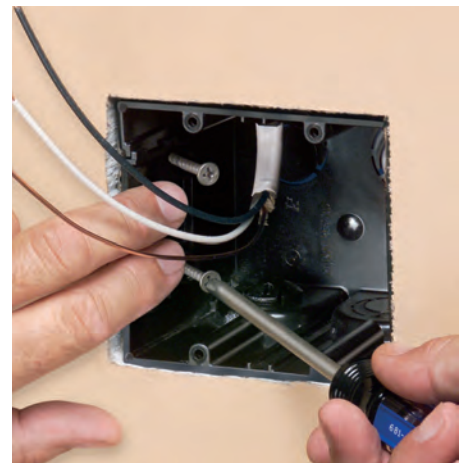

It mounts directly to a wood or steel stud for a super secure installation.

Angled screws inside the ONE-BOX affix it firmly to the stud. It has no wings so there's no wobble.

NEW WORK

ONE-BOX set too far forward or back? No problem. Back the screws out and adjust it.

OLD WORK

ONE-BOX provides a secure installation. It mounts directly to the stud, not just the drywall.

- Extra-large cubic inch capacity
- cULus Listed
- Single gang (horizontal and vertical) and multiple gang styles
- For power and low voltage applications with the F102D voltage separator installed
- Installed NM cable connector

Arlington

1 Stauffer Industrial Park
Scranton, PA 18517
800/233.4717
Fax 570/562.0646
www.aifittings.com

ONE-BOX™ Non-Metallic Outlet Boxes

Secure Installation • Mounts Directly to a Wood or Steel Stud

1 Attach ONE-BOX to wood or steel stud with captive installation screws. If the box is too far forward or back, simply back the screws out and reposition it.

2 Pull wire through the connector. (ships with installed NM cable connector)

1 For old work, position ONE-BOX adjacent to stud. Use box as the template to cut hole.

2 Pull wire. Insert ONE-BOX.

3 Mount ONE-BOX directly to stud with shipped in place screws.