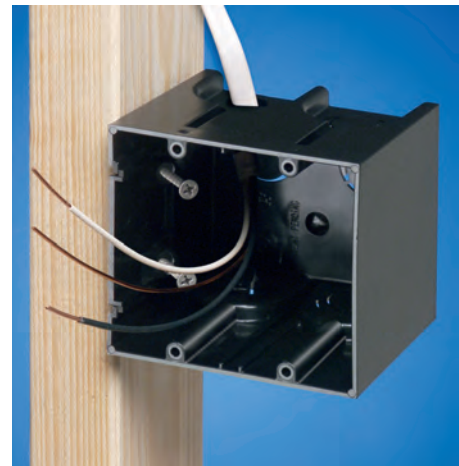

OLD WORK

ONE-BOX provides a secure installation. It mounts directly to the stud, not just the drywall.

- Extra-large cubic inch capacity
- cULus Listed
- Single gang (horizontal and vertical) and multiple gang styles
- For power and low voltage applications with the F102D voltage separator installed
- Installed NM cable connector

Angled screws inside the ONE-BOX affix it firmly to the stud. It has no wings so there's no wobble.

NEW WORK

ONE-BOX set too far forward or back? No problem. Back the screws out and adjust it.

OLD WORK

ONE-BOX provides a secure installation. It mounts directly to the stud, not just the drywall.

Arlington

1 Stauffer Industrial Park
Scranton, PA 18517
800/233.4717
Fax 570/562.0646
www.aifittings.com

ONE-BOX™ Non-Metallic Outlet Boxes

Secure Installation • Mounts Directly to a Wood or Steel Stud

1 Attach ONE-BOX to wood or steel stud with captive installation screws. If the box is too far forward or back, simply back the screws out and reposition it.

2 Pull wire through the connector. (ships with installed NM cable connector)

1 For old work, position ONE-BOX adjacent to stud. Use box as the template to cut hole.

2 Pull wire. Insert ONE-BOX.

3 Mount ONE-BOX directly to stud with shipped in place screws.