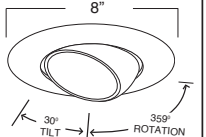

8"

**B609W-WH
REGRESSED EYEBALL WITH BAFFLE**