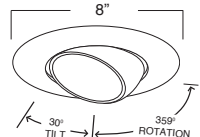

TRIM/RING FINISH:
WHITE PLASTIC

**AF633CP
SOCKET SUPPORTING R/PAR30 OPEN TRIM**

TRIM/RING FINISH:
WH, BK, SN, CP, CH,
PB, BZ

**B602SN
EYEBALL**

TRIM/RING FINISH:
WH, BK, SN, CP, CH,
PB, BZ

**B609W-WH
REGRESSED EYEBALL WITH BAFFLE**