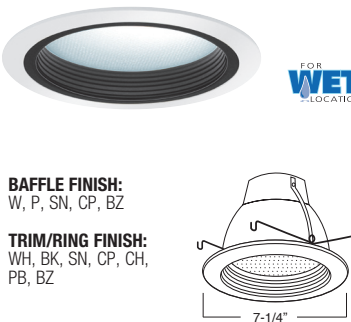

**AF636W-WH (SOCKET SUPPORTING)
BAFFLE W/ FRESNEL LENS**

BAFFLE FINISH:
W, P, SN, CP, BZ

TRIM/RING FINISH:
WH, BK, SN, CP, CH, PB, BZ

FOR WET LOCATION

**AF635P-WH (SOCKET SUPPORTING)
BAFFLE W/ ALBALITE LENS**