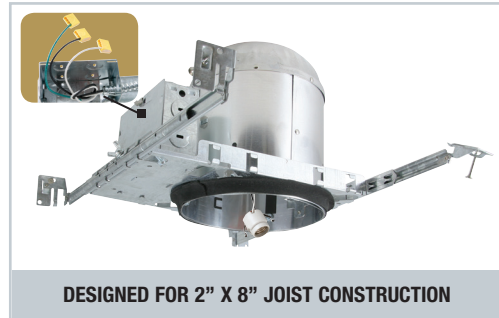

6" LED / PAR LED / INCANDESCENT EZ SERIES IC AIR-SHUT HOUSING

EZ6IC-AT 6" UNIVERSAL IC HOUSING WITH LOOSE SOCKET AND QUICK CONNECTORS

DESIGNED FOR 2" X 8" JOIST CONSTRUCTION

DESCRIPTION

For new construction. Thermally protected, IC rated specification grade recessed housing. Accommodates up to 75W PAR30, R30 lamps, 60W A19 lamps, 65W BR30 lamps, up to 12W LED PAR30 lamps and RL series LED retrofit module.