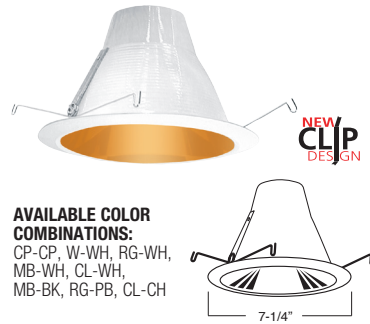

**AF632RG-WH (SOCKET SUPPORTING)
R30/PAR30 AIR-SHUT REFLECTOR**

AVAILABLE COLOR COMBINATIONS:
CP-CP, W-WH, RG-WH, MB-WH, CL-WH, MB-BK, RG-PB, CL-CH

NEW CLIP DESIGN