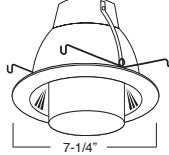

6" EZ SERIES Incandescent Trims

(LAMP WATTAGE: (1) MAXIMUM 75W R/PAR30, 60W A19, 65W BR30)

Catalog Number:

Project Name:

Type:

Note:

REFLECTOR FINISH:
CL, RG, W, MB, CP,
SN, SHZ

TRIM/RING FINISH:
WH, BK, SN, CP, CH,
PB, BZ

7-1/4"

REFLECTOR FINISH:
CL, RG, W, MB, CP,
SN, SHZ

TRIM/RING FINISH:
WH, BK, SN, CP, CH,
PB, BZ

7-1/4"

BAFFLE FINISH:
W, P, SN, CP, BZ

TRIM/RING FINISH:
WH, BK, SN, CP, CH,
PB, BZ

7-1/4"

LENS:
ALBALITE

TRIM/RING FINISH:
WHITE PLASTIC

8"

LENS:
FRESNEL

TRIM/RING FINISH:
WHITE PLASTIC

8"

LENS:
DROP OPAL

TRIM/RING FINISH:
WHITE PLASTIC

8"

TRIM/RING FINISH:
WH, BK, SN, CP, CH,
PB, BZ

8"

TRIM/RING FINISH:
WH, BK, SN, CP, CH,
PB, BZ

8"

BAFFLE FINISH:
W, P, SN, CP, BZ

TRIM/RING FINISH:
WH, BK, SN, CP, CH,
PB, BZ

EYEBALL FINISH:
WH, BK, SN, CP, CH, PB, BZ

7-1/4"

30° TILT

35° ROTATION

TRIM/RING FINISH:
WH, BK, SN, CP, CH,
PB, BZ

8"

35° TILT

35° ROTATION

BAFFLE FINISH:
W, P, SN, CP, BZ

TRIM/RING FINISH:
WH, BK, SN, CP, CH,
PB, BZ

7-1/4"

30° TILT

35° ROTATION

BAFFLE		REFLECTOR		TRIM RING	
W	White	CL	Chrome	WH	White
P	Black	RG	Gold	BK	Black
SN	Satin Nickel	W	White	SN	Satin Nickel
CP	Copper	MB	Black	CP	Copper
BZ	Bronze	CP	Copper	CH	Chrome
		SN	Satin Nickel	PB	Polish Brass
				BZ	Bronze

*For custom baffle, reflector, trim ring, glass color and lens options, please consult factory.