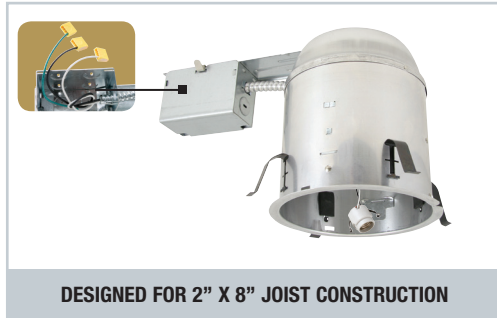

EZ6RIC-AT

6" UNIVERSAL IC REMODEL HOUSING WITH LOOSE SOCKET AND QUICK CONNECTORS

DESIGNED FOR 2" X 8" JOIST CONSTRUCTION

DESCRIPTION

Thermally protected, IC rated specification grade remodel recessed housing. For remodeling installations where housing will be in direct contact with insulation. Accommodates up to 75W PAR30, R30 lamps, 60W A19 lamps, 65W BR30 lamp, up to 12W LED PAR30 lamps and RL series LED retrofit module.