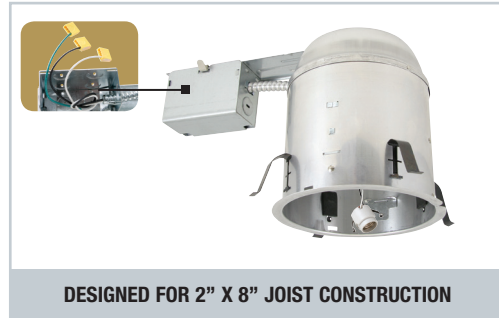

EZ6RIC-AT 6" UNIVERSAL IC REMODEL HOUSING WITH LOOSE SOCKET AND QUICK CONNECTORS

DESIGNED FOR 2" X 8" JOIST CONSTRUCTION

DESCRIPTION

Thermally protected, IC rated specification grade remodel recessed housing. For remodeling installations where housing will be in direct contact with insulation. Accommodates up to 75W PAR30, R30 lamps, 60W A19 lamps, 65W BR30 lamp, up to 12W LED PAR30 lamps and RL series LED retrofit module.