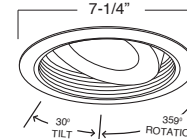

**B663PB
PAR30 GIMBAL RING**

TRIM/RING FINISH:
WH, BK, SN, CP, CH,
PB, BZ

8"

35° TILT

35° ROTATION

**B673W-WH
PAR30 BAFFLE W/ GIMBAL RING**

BAFFLE FINISH:
W, P, SN, CP, BZ

TRIM/RING FINISH:
WH, BK, SN, CP, CH,
PB, BZ