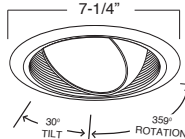

BAFFLE FINISH:
W, P, SN, CP, BZ

TRIM/RING FINISH:
WH, BK, SN, CP, CH,
PB, BZ

EYEBALL FINISH:
WH, BK, SN, CP, CH, PB, BZ

7-1/4"