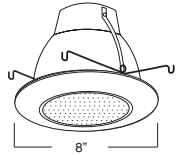

BAFFLE FINISH:
W, P, SN, CP, BZ

TRIM/RING FINISH:
WH, BK, SN, CP, CH,
PB, BZ

7-1/4"

**AF601L (SOCKET SUPPORTING)
PLASTIC ALBALITE SHOWER TRIM**

LENS:
ALBALITE

TRIM/RING FINISH:
WHITE PLASTIC

8"

**AF605L (SOCKET SUPPORTING)
PLASTIC FRESNEL SHOWER TRIM**