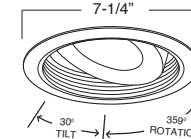

EYEBALL FINISH:
WH, BK, SN, CP, CH, PB, BZ

7-1/4"

**B663PB
PAR30 GIMBAL RING**

TRIM/RING FINISH:
WH, BK, SN, CP, CH,
PB, BZ

8"

**B673W-WH
PAR30 BAFFLE W/ GIMBAL RING**

BAFFLE FINISH:
W, P, SN, CP, BZ

TRIM/RING FINISH:
WH, BK, SN, CP, CH,
PB, BZ