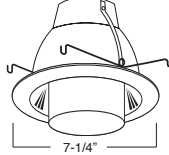

6" EZ SERIES Incandescent Trims

(LAMP WATTAGE: (1) MAXIMUM 75W R/PAR30, 60W A19, 65W BR30)

Catalog Number:

Project Name:

Type:

Note:

REFLECTOR FINISH:
CL, RG, W, MB, CP,
SN, SHZ

TRIM/RING FINISH:
WH, BK, SN, CP, CH,
PB, BZ

7-1/4"

REFLECTOR FINISH:
CL, RG, W, MB, CP,
SN, SHZ

TRIM/RING FINISH:
WH, BK, SN, CP, CH,
PB, BZ

7-1/4"

BAFFLE FINISH:
W, P, SN, CP, BZ

TRIM/RING FINISH:
WH, BK, SN, CP, CH,
PB, BZ

7-1/4"

LENS:
ALBALITE

TRIM/RING FINISH:
WHITE PLASTIC

8"

LENS:
FRESNEL

TRIM/RING FINISH:
WHITE PLASTIC

8"

LENS:
DROP OPAL

TRIM/RING FINISH:
WHITE PLASTIC

8"

TRIM/RING FINISH:
WH, BK, SN, CP, CH,
PB, BZ

8"

TRIM/RING FINISH:
WH, BK, SN, CP, CH,
PB, BZ

BAFFLE FINISH:
W, P, SN, CP, BZ

TRIM/RING FINISH:
WH, BK, SN, CP, CH,
PB, BZ

EYEBALL FINISH:
WH, BK, SN, CP, CH, PB, BZ

7-1/4"

TRIM/RING FINISH:
WH, BK, SN, CP, CH,
PB, BZ

8"

BAFFLE FINISH:
W, P, SN, CP, BZ

TRIM/RING FINISH:
WH, BK, SN, CP, CH,
PB, BZ

7-1/4"

BAFFLE		REFLECTOR		TRIM RING	
W	White	CL	Chrome	WH	White
P	Black	RG	Gold	BK	Black
SN	Satin Nickel	W	White	SN	Satin Nickel
CP	Copper	MB	Black	CP	Copper
BZ	Bronze	CP	Copper	CH	Chrome
		SN	Satin Nickel	PB	Polish Brass
				BZ	Bronze

*For custom baffle, reflector, trim ring, glass color and lens options, please consult factory.