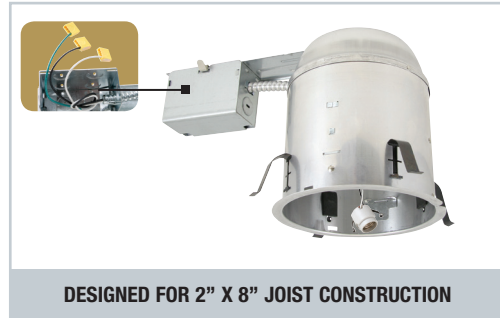

EZ6RIC-AT 6" UNIVERSAL IC REMODEL HOUSING WITH LOOSE SOCKET AND QUICK CONNECTORS

DESCRIPTION
Thermally protected, IC rated specification grade remodel recessed housing. For remodeling installations where housing will be in direct contact with insulation. Accommodates up to 75W PAR30, R30 lamps, 60W A19 lamps, 65W BR30 lamp, up to 12W LED PAR30 lamps and RL series LED retrofit module.