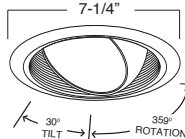

8"

**B609W-WH
REGRESSED EYEBALL WITH BAFFLE**

BAFFLE FINISH:
W, P, SN, CP, BZ

TRIM/RING FINISH:
WH, BK, SN, CP, CH,
PB, BZ

EYEBALL FINISH:
WH, BK, SN, CP, CH, PB, BZ

7-1/4"

30° TILT

35° ROTATION