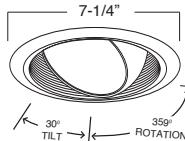

BAFFLE FINISH:
W, P, SN, CP, BZ

TRIM/RING FINISH:
WH, BK, SN, CP, CH,
PB, BZ

EYEBALL FINISH:
WH, BK, SN, CP, CH, PB, BZ