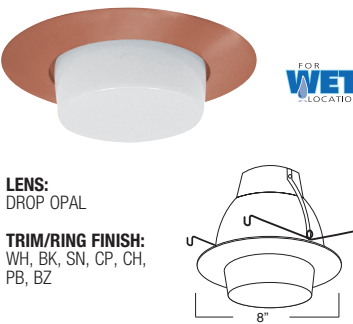

NEW

**AF601CP (SOCKET SUPPORTING)
METAL ALBALITE SHOWER TRIM**

LENS:
ALBALITE

TRIM/RING FINISH:
WH, BK, SN, CP, CH, PB, BZ

FOR WET LOCATION

**AF605PB (SOCKET SUPPORTING)
METAL FRESNEL SHOWER TRIM**

LENS:
FRESNEL

TRIM/RING FINISH:
WH, BK, SN, CP, CH, PB, BZ

FOR WET LOCATION

**AF606CP (SOCKET SUPPORTING)
METAL DROP OPAL SHOWER TRIM**

LENS:
DROP OPAL

TRIM/RING FINISH:
WH, BK, SN, CP, CH, PB, BZ

FOR WET LOCATION

**AF636W-WH (SOCKET SUPPORTING)
BAFFLE W/ FRESNEL LENS**