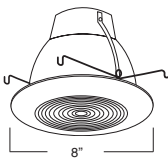

TRIM/RING FINISH:
WHITE PLASTIC

**AF605L (SOCKET SUPPORTING)
PLASTIC FRESNEL SHOWER TRIM**

LENS:
FRESNEL

TRIM/RING FINISH:
WHITE PLASTIC

**AF606L (SOCKET SUPPORTING)
PLASTIC DROP OPAL SHOWER TRIM**

LENS:
DROP OPAL