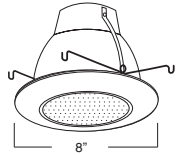

6" EZ SERIES Incandescent Trims

(LAMP WATTAGE: (1) MAXIMUM 75W R/PAR30, 60W A19, 65W BR30)

Catalog Number:

Project Name:

Type:

Note:

REFLECTOR FINISH:
CL, RG, W, MB, CP,
SN, SHZ

TRIM/RING FINISH:
WH, BK, SN, CP, CH,
PB, BZ

7-1/4"

REFLECTOR FINISH:
CL, RG, W, MB, CP,
SN, SHZ

TRIM/RING FINISH:
WH, BK, SN, CP, CH,
PB, BZ

7-1/4"

BAFFLE FINISH:
W, P, SN, CP, BZ

TRIM/RING FINISH:
WH, BK, SN, CP, CH,
PB, BZ

7-1/4"

LENS:
ALBALITE

TRIM/RING FINISH:
WHITE PLASTIC

8"

LENS:
FRESNEL

TRIM/RING FINISH:
WHITE PLASTIC

8"

LENS:
DROP OPAL

TRIM/RING FINISH:
WHITE PLASTIC

8"

TRIM/RING FINISH:
WH, BK, SN, CP, CH,
PB, BZ

8"

TRIM/RING FINISH:
WH, BK, SN, CP, CH,
PB, BZ

8"

BAFFLE FINISH:
W, P, SN, CP, BZ

TRIM/RING FINISH:
WH, BK, SN, CP, CH,
PB, BZ

EYEBALL FINISH:
WH, BK, SN, CP, CH, PB, BZ

7-1/4"

30° TILT

35° ROTATION

TRIM/RING FINISH:
WH, BK, SN, CP, CH,
PB, BZ

8"

35° TILT

35° ROTATION

BAFFLE FINISH:
W, P, SN, CP, BZ

TRIM/RING FINISH:
WH, BK, SN, CP, CH,
PB, BZ

7-1/4"

30° TILT

35° ROTATION

BAFFLE		REFLECTOR		TRIM RING	
W	White	CL	Chrome	WH	White
P	Black	RG	Gold	BK	Black
SN	Satin Nickel	W	White	SN	Satin Nickel
CP	Copper	MB	Black	CP	Copper
BZ	Bronze	CP	Copper	CH	Chrome
		SN	Satin Nickel	PB	Polish Brass
				BZ	Bronze

*For custom baffle, reflector, trim ring, glass color and lens options, please consult factory.