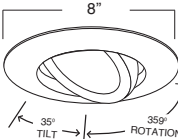

8"

35° TILT

35° ROTATION