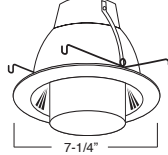

6" EZ SERIES Incandescent Trims

(LAMP WATTAGE: (1) MAXIMUM 75W R/PAR30, 60W A19, 65W BR30)

Catalog Number:

Project Name:

Type:

Note:

REFLECTOR FINISH:
CL, RG, W, MB, CP,
SN, SHZ

TRIM/RING FINISH:
WH, BK, SN, CP, CH,
PB, BZ

REFLECTOR FINISH:
CL, RG, W, MB, CP,
SN, SHZ

TRIM/RING FINISH:
WH, BK, SN, CP, CH,
PB, BZ

BAFFLE FINISH:
W, P, SN, CP, BZ

TRIM/RING FINISH:
WH, BK, SN, CP, CH,
PB, BZ

LENS:
ALBALITE

TRIM/RING FINISH:
WHITE PLASTIC

LENS:
FRESNEL

TRIM/RING FINISH:
WHITE PLASTIC

LENS:
DROP OPAL

TRIM/RING FINISH:
WHITE PLASTIC

TRIM/RING FINISH:
WH, BK, SN, CP, CH,
PB, BZ

TRIM/RING FINISH:
WH, BK, SN, CP, CH,
PB, BZ

BAFFLE FINISH:
W, P, SN, CP, BZ

TRIM/RING FINISH:
WH, BK, SN, CP, CH,
PB, BZ

EYEBALL FINISH:
WH, BK, SN, CP, CH, PB, BZ

TRIM/RING FINISH:
WH, BK, SN, CP, CH,
PB, BZ

BAFFLE FINISH:
W, P, SN, CP, BZ

TRIM/RING FINISH:
WH, BK, SN, CP, CH,
PB, BZ

BAFFLE		REFLECTOR		TRIM RING	
W	White	CL	Chrome	WH	White
P	Black	RG	Gold	BK	Black
SN	Satin Nickel	W	White	SN	Satin Nickel
CP	Copper	MB	Black	CP	Copper
BZ	Bronze	CP	Copper	CH	Chrome
		SN	Satin Nickel	PB	Polish Brass
				BZ	Bronze

*For custom baffle, reflector, trim ring, glass color and lens options, please consult factory.