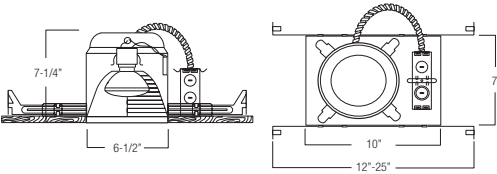

SPECIFICATION

A. HOUSING - Die-formed all aluminum construction for maximum heat dissipation and rust protection. Adjusts vertically in plaster frame to accommodate 1/2" to 1-3/8" ceiling.

B. SOCKET - Medium base screw shell porcelain socket that attaches directly to the AF series trims.

C. BAR HANGERS - Preinstalled bar hangers allow housing to be positioned and locked at any point within a 24" joist span. They can be positioned on either the long or short axis of the housing and can be shortened for 12" joists. They contain a double-headed real nail for secure attachment into the joist. Bar hanger nails are installed on a 20° downward angle for better contact, and the 90° pivoting mounting plate makes installation fast and accurate. Bar hangers can fit onto T-Bar spline with additional slots and holes for special mounting methods if necessary.