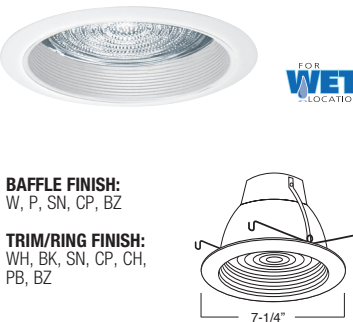

**AF606CP (SOCKET SUPPORTING)
METAL DROP OPAL SHOWER TRIM**

LENS:
DROP OPAL

TRIM/RING FINISH:
WH, BK, SN, CP, CH, PB, BZ

FOR WET LOCATION

**AF636W-WH (SOCKET SUPPORTING)
BAFFLE W/ FRESNEL LENS**

BAFFLE FINISH:
W, P, SN, CP, BZ