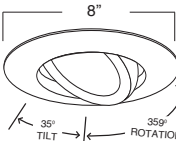

BAFFLE FINISH:
W, P, SN, CP, BZ

TRIM/RING FINISH:
WH, BK, SN, CP, CH,
PB, BZ

EYEBALL FINISH:
WH, BK, SN, CP, CH, PB, BZ

**B663PB
PAR30 GIMBAL RING**

TRIM/RING FINISH:
WH, BK, SN, CP, CH,
PB, BZ

**B673W-WH
PAR30 BAFFLE W/ GIMBAL RING**