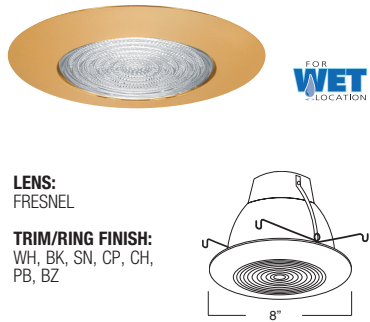

**AF605PB (SOCKET SUPPORTING)
METAL FRESNEL SHOWER TRIM**

LENS:
FRESNEL

TRIM/RING FINISH:
WH, BK, SN, CP, CH, PB, BZ

FOR WET LOCATION