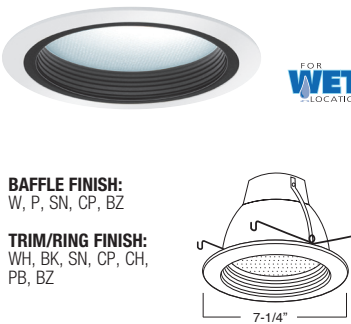

**AF635P-WH (SOCKET SUPPORTING)
BAFFLE W/ ALBALITE LENS**

BAFFLE FINISH:
W, P, SN, CP, BZ

TRIM/RING FINISH:
WH, BK, SN, CP, CH, PB, BZ

FOR WET LOCATION