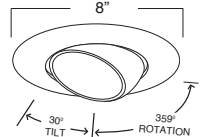

LENS:
DROP OPAL

TRIM/RING FINISH:
WHITE PLASTIC

8"

**AF633CP
SOCKET SUPPORTING R/PAR30 OPEN TRIM**

TRIM/RING FINISH:
WH, BK, SN, CP, CH,
PB, BZ

8"

**B602SN
EYEBALL**

TRIM/RING FINISH:
WH, BK, SN, CP, CH,
PB, BZ