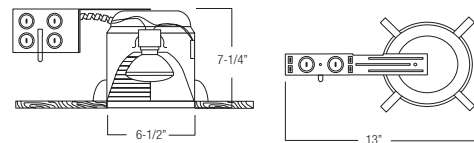

D. JUNCTION BOX - UL listed for through-branch circuit wiring, provided with eight 1/2" KOs and four Romex knockouts with strain relief. With quick-connectors included.

E. THERMAL PROTECTION - Standard thermal protection device guards against improper installation, overlamping and misuse of insulation material.

UL and C-UL listed
For Damp location
For Feed-through wiring
For Direct contact with insulation

OPTION
1. AIR-SHUT-

- Gasket to prevent air flow from heated or air conditioned spaces.
- Meets all national air flow requirements.

USABLE WITH RL6 SERIES LED RETROFIT MODULE **LED**