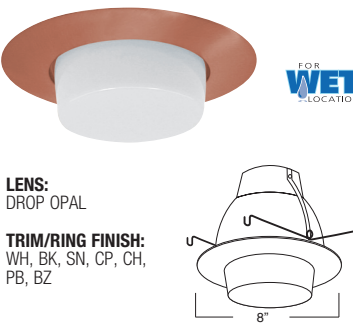

**AF606CP (SOCKET SUPPORTING)
METAL DROP OPAL SHOWER TRIM**

LENS:
DROP OPAL

TRIM/RING FINISH:
WH, BK, SN, CP, CH, PB, BZ

FOR WET LOCATION