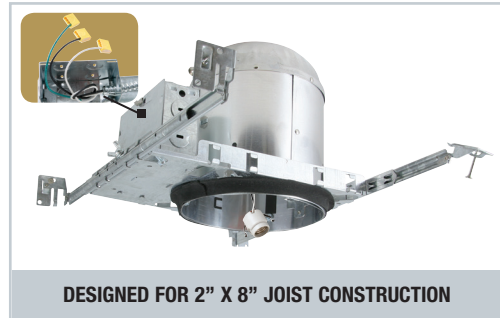

6" LED / PAR LED / INCANDESCENT EZ SERIES IC AIR-SHUT HOUSING

EZ6IC-AT 6" UNIVERSAL IC HOUSING WITH LOOSE SOCKET AND QUICK CONNECTORS

DESCRIPTION
For new construction. Thermally protected, IC rated specification grade recessed housing. Accommodates up to 75W PAR30, R30 lamps, 60W A19 lamps, 65W BR30 lamps, up to 12W LED PAR30 lamps and RL series LED retrofit module.