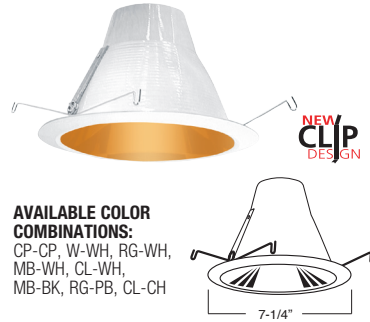

NEW CLIP DESIGN

**AF634W-CL-WH (SOCKET SUPPORTING)
R30/PAR30 AIR-SHUT REFLECTOR W/ BAFFLE**

AVAILABLE COLORS:
W-CL-WH, P-CL-WH

NEW CLIP DESIGN

**AF632RG-WH (SOCKET SUPPORTING)
R30/PAR30 AIR-SHUT REFLECTOR**