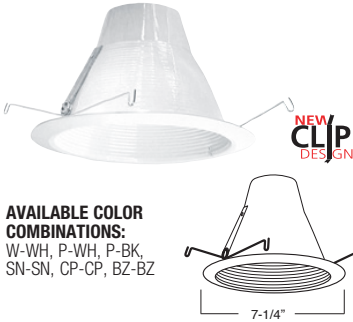

AVAILABLE COLOR COMBINATIONS:
W-WH, P-WH

NEW CLIP DESIGN

**AF651W (SOCKET SUPPORTING)
R30/PAR30 CONE OPEN TRIM**

AVAILABLE COLOR:
WHITE ONLY

NEW CLIP DESIGN

**AF637W-WH (SOCKET SUPPORTING)
SELF FLANGE AIR-SHUT BAFFLE**