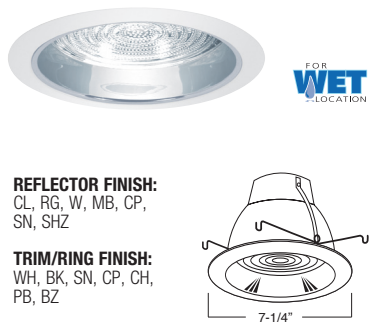

**AF642CL-WH (SOCKET SUPPORTING)
REFLECTOR W/ FRESNEL LENS**

REFLECTOR FINISH:
CL, RG, W, MB, CP, SN, SHZ

TRIM/RING FINISH:
WH, BK, SN, CP, CH, PB, BZ

FOR WET LOCATION