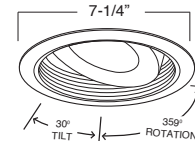

BAFFLE		REFLECTOR		TRIM RING	
W	White	CL	Chrome	WH	White
P	Black	RG	Gold	BK	Black
SN	Satin Nickel	W	White	SN	Satin Nickel
CP	Copper	MB	Black	CP	Copper
BZ	Bronze	CP	Copper	CH	Chrome
		SN	Satin Nickel	PB	Polish Brass
				BZ	Bronze

*For custom baffle, reflector, trim ring, glass color and lens options, please consult factory.