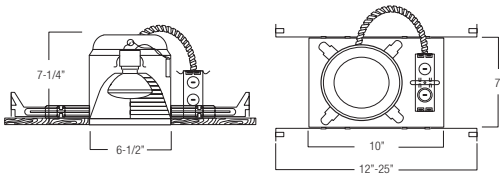

D. JUNCTION BOX - UL listed for through-branch circuit wiring and has four 1/2" KOs, one 3/4" KO and four Romex knockouts with true pry-out slots and strain clamps. With quick-connectors included.

E. THERMAL PROTECTION - Standard thermal protection device guards against improper installation, overlamping and misuse of insulation material.

UL and C-UL listed
For Damp location
For Feed-through wiring
For Direct contact with insulation

OPTION
1. AIR-SHUT-

- Gasket to prevent air flow from heated or air conditioned spaces.
- Meets all national air flow requirements.

TYPE
☐ EZ6IC-AT

USABLE WITH RL6 SERIES LED RETROFIT MODULE **LED**