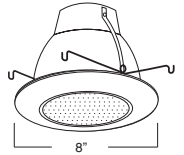

6" EZ SERIES Incandescent Trims

(LAMP WATTAGE: (1) MAXIMUM 75W R/PAR30, 60W A19, 65W BR30)

Catalog Number:

Project Name:

Type:

Note:

REFLECTOR FINISH:
CL, RG, W, MB, CP,
SN, SHZ

TRIM/RING FINISH:
WH, BK, SN, CP, CH,
PB, BZ

REFLECTOR FINISH:
CL, RG, W, MB, CP,
SN, SHZ

TRIM/RING FINISH:
WH, BK, SN, CP, CH,
PB, BZ

BAFFLE FINISH:
W, P, SN, CP, BZ

TRIM/RING FINISH:
WH, BK, SN, CP, CH,
PB, BZ

LENS:
ALBALITE

TRIM/RING FINISH:
WHITE PLASTIC

LENS:
FRESNEL

TRIM/RING FINISH:
WHITE PLASTIC

LENS:
DROP OPAL

TRIM/RING FINISH:
WHITE PLASTIC

TRIM/RING FINISH:
WH, BK, SN, CP, CH,
PB, BZ

TRIM/RING FINISH:
WH, BK, SN, CP, CH,
PB, BZ

BAFFLE FINISH:
W, P, SN, CP, BZ

TRIM/RING FINISH:
WH, BK, SN, CP, CH,
PB, BZ

EYEBALL FINISH:
WH, BK, SN, CP, CH, PB, BZ

TRIM/RING FINISH:
WH, BK, SN, CP, CH,
PB, BZ

BAFFLE FINISH:
W, P, SN, CP, BZ

TRIM/RING FINISH:
WH, BK, SN, CP, CH,
PB, BZ

BAFFLE		REFLECTOR		TRIM RING	
W	White	CL	Chrome	WH	White
P	Black	RG	Gold	BK	Black
SN	Satin Nickel	W	White	SN	Satin Nickel
CP	Copper	MB	Black	CP	Copper
BZ	Bronze	CP	Copper	CH	Chrome
		SN	Satin Nickel	PB	Polish Brass
				BZ	Bronze

*For custom baffle, reflector, trim ring, glass color and lens options, please consult factory.