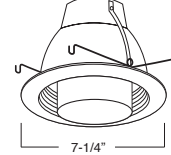

6" EZ SERIES Incandescent Trims

(LAMP WATTAGE: (1) MAXIMUM 75W R/PAR30, 60W A19, 65W BR30)

Catalog Number:

Project Name:

Type:

Note:

REFLECTOR FINISH:
CL, RG, W, MB, CP,
SN, SHZ

TRIM/RING FINISH:
WH, BK, SN, CP, CH,
PB, BZ

7-1/4"

REFLECTOR FINISH:
CL, RG, W, MB, CP,
SN, SHZ

TRIM/RING FINISH:
WH, BK, SN, CP, CH,
PB, BZ

7-1/4"

BAFFLE FINISH:
W, P, SN, CP, BZ

TRIM/RING FINISH:
WH, BK, SN, CP, CH,
PB, BZ

7-1/4"

LENS:
ALBALITE

TRIM/RING FINISH:
WHITE PLASTIC

8"

LENS:
FRESNEL

TRIM/RING FINISH:
WHITE PLASTIC

8"

LENS:
DROP OPAL

TRIM/RING FINISH:
WHITE PLASTIC

8"

TRIM/RING FINISH:
WH, BK, SN, CP, CH,
PB, BZ

8"

TRIM/RING FINISH:
WH, BK, SN, CP, CH,
PB, BZ

8"

BAFFLE FINISH:
W, P, SN, CP, BZ

TRIM/RING FINISH:
WH, BK, SN, CP, CH,
PB, BZ

EYEBALL FINISH:
WH, BK, SN, CP, CH, PB, BZ

7-1/4"

30° TILT

35° ROTATION

TRIM/RING FINISH:
WH, BK, SN, CP, CH,
PB, BZ

8"

35° TILT

35° ROTATION

BAFFLE FINISH:
W, P, SN, CP, BZ

TRIM/RING FINISH:
WH, BK, SN, CP, CH,
PB, BZ

7-1/4"

30° TILT

35° ROTATION

BAFFLE		REFLECTOR		TRIM RING	
W	White	CL	Chrome	WH	White
P	Black	RG	Gold	BK	Black
SN	Satin Nickel	W	White	SN	Satin Nickel
CP	Copper	MB	Black	CP	Copper
BZ	Bronze	CP	Copper	CH	Chrome
		SN	Satin Nickel	PB	Polish Brass
				BZ	Bronze

*For custom baffle, reflector, trim ring, glass color and lens options, please consult factory.