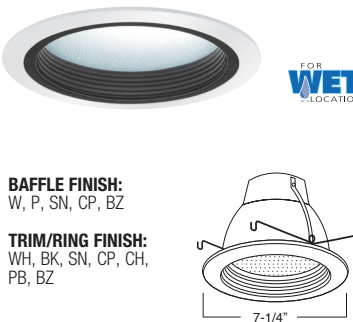

**AF635P-WH (SOCKET SUPPORTING)
BAFFLE W/ ALBALITE LENS**

BAFFLE FINISH:
W, P, SN, CP, BZ

TRIM/RING FINISH:
WH, BK, SN, CP, CH, PB, BZ

FOR WET LOCATION