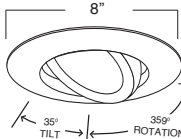

EYEBALL FINISH:
WH, BK, SN, CP, CH, PB, BZ

7-1/4"

**B663PB
PAR30 GIMBAL RING**

TRIM/RING FINISH:
WH, BK, SN, CP, CH,
PB, BZ

8"

**B673W-WH
PAR30 BAFFLE W/ GIMBAL RING**

BAFFLE FINISH:
W, P, SN, CP, BZ

TRIM/RING FINISH:
WH, BK, SN, CP, CH,
PB, BZ