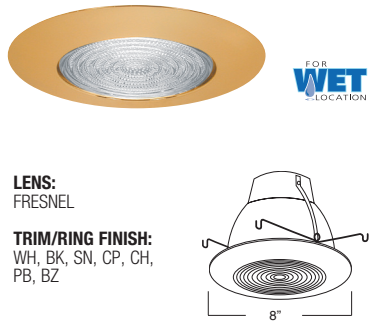

NEW CLIP DESIGN

**AF601CP (SOCKET SUPPORTING)
METAL ALBALITE SHOWER TRIM**

LENS:
ALBALITE

TRIM/RING FINISH:
WH, BK, SN, CP, CH, PB, BZ

FOR WET LOCATION

**AF605PB (SOCKET SUPPORTING)
METAL FRESNEL SHOWER TRIM**

LENS:
FRESNEL

TRIM/RING FINISH:
WH, BK, SN, CP, CH, PB, BZ

FOR WET LOCATION

**AF606CP (SOCKET SUPPORTING)
METAL DROP OPAL SHOWER TRIM**

LENS:
DROP OPAL

TRIM/RING FINISH:
WH, BK, SN, CP, CH, PB, BZ

FOR WET LOCATION