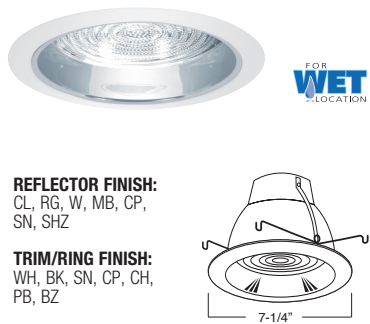

**AF642CL-WH (SOCKET SUPPORTING)
REFLECTOR W/ FRESNEL LENS**

REFLECTOR FINISH:
CL, RG, W, MB, CP, SN, SHZ

TRIM/RING FINISH:
WH, BK, SN, CP, CH, PB, BZ

FOR WET LOCATION