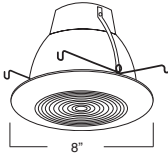

LENS:
ALBALITE

TRIM/RING FINISH:
WHITE PLASTIC

8"

**AF605L (SOCKET SUPPORTING)
PLASTIC FRESNEL SHOWER TRIM**

LENS:
FRESNEL

TRIM/RING FINISH:
WHITE PLASTIC

8"

**AF606L (SOCKET SUPPORTING)
PLASTIC DROP OPAL SHOWER TRIM**