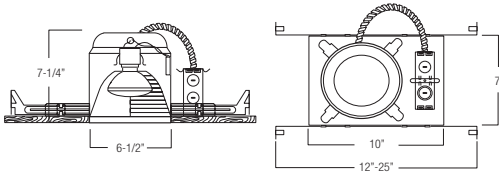

SPECIFICATION

A. HOUSING - Die-formed all aluminum construction for maximum heat dissipation and rust protection. Adjusts vertically in plaster frame to accommodate 1/2" to 1-3/8" ceiling.

B. SOCKET - Medium base screw shell porcelain socket that attaches directly to the AF series trims.

C. BAR HANGERS - Preinstalled bar hangers allow housing to be positioned and locked at any point within a 24" joist span. They can be positioned on either the long or short axis of the housing and can be shortened for 12" joists. They contain a double-headed real nail for secure attachment into the joist. Bar hanger nails are installed on a 20° downward angle for better contact, and the 90° pivoting mounting plate makes installation fast and accurate. Bar hangers can fit onto T-Bar spline with additional slots and holes for special mounting methods if necessary.

D. JUNCTION BOX - UL listed for through-branch circuit wiring and has four 1/2" KOs, one 3/4" KO and four Romex knockouts with true pry-out slots and strain clamps. With quick-connectors included.

E. THERMAL PROTECTION - Standard thermal protection device guards against improper installation, overlamping and misuse of insulation material.

UL and C-UL listed

For Damp location
For Feed-through wiring
For Direct contact with insulation

OPTION

1. AIR-SHUT-

- Gasket to prevent air flow from heated or air conditioned spaces.

- Meets all national air flow requirements.

TYPE

☐ EZ6IC-AT

USABLE WITH RL6 SERIES
LED RETROFIT MODULE **LED**