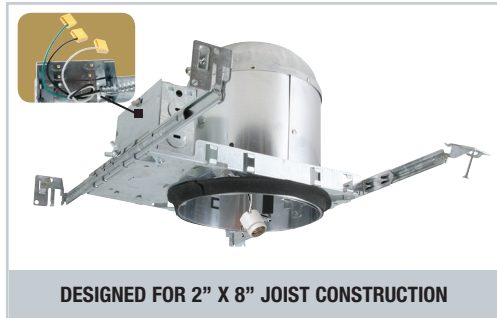

6" LED / PAR LED / INCANDESCENT EZ SERIES IC AIR-SHUT HOUSING

EZ6IC-AT

6" UNIVERSAL IC HOUSING WITH LOOSE SOCKET AND QUICK CONNECTORS

DESIGNED FOR 2" X 8" JOIST CONSTRUCTION

DESCRIPTION

For new construction. Thermally protected, IC rated specification grade recessed housing. Accommodates up to 75W PAR30, R30 lamps, 60W A19 lamps, 65W BR30 lamps, up to 12W LED PAR30 lamps and RL series LED retrofit module.

SPECIFICATION

A. HOUSING - Die-formed all aluminum construction for maximum heat dissipation and rust protection. Adjusts vertically in plaster frame to accommodate 1/2" to 1-3/8" ceiling.

B. SOCKET - Medium base screw shell porcelain socket that attaches directly to the AF series trims.

C. BAR HANGERS - Preinstalled bar hangers allow housing to be positioned and locked at any point within a 24" joist span. They can be positioned on either the long or short axis of the housing and can be shortened for 12" joists. They contain a double-headed real nail for secure attachment into the joist. Bar hanger nails are installed on a 20° downward angle for better contact, and the 90° pivoting mounting plate makes installation fast and accurate. Bar hangers can fit onto T-Bar spline with additional slots and holes for special mounting methods if necessary.

D. JUNCTION BOX - UL listed for through-branch circuit wiring and has four 1/2" KOs, one 3/4" KO and four Romex knockouts with true pry-out slots and strain clamps. With quick-connectors included.

E. THERMAL PROTECTION - Standard thermal protection device guards against improper installation, overlamping and misuse of insulation material.