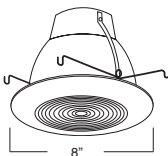

6" EZ SERIES Incandescent Trims

(LAMP WATTAGE: (1) MAXIMUM 75W R/PAR30, 60W A19, 65W BR30)

Catalog Number:

Project Name:

Type:

Note:

REFLECTOR FINISH:
CL, RG, W, MB, CP,
SN, SHZ

TRIM/RING FINISH:
WH, BK, SN, CP, CH,
PB, BZ

7-1/4"

REFLECTOR FINISH:
CL, RG, W, MB, CP,
SN, SHZ

TRIM/RING FINISH:
WH, BK, SN, CP, CH,
PB, BZ

7-1/4"

BAFFLE FINISH:
W, P, SN, CP, BZ

TRIM/RING FINISH:
WH, BK, SN, CP, CH,
PB, BZ

7-1/4"

LENS:
ALBALITE

TRIM/RING FINISH:
WHITE PLASTIC

8"

LENS:
FRESNEL

TRIM/RING FINISH:
WHITE PLASTIC

8"

LENS:
DROP OPAL

TRIM/RING FINISH:
WHITE PLASTIC

8"

TRIM/RING FINISH:
WH, BK, SN, CP, CH,
PB, BZ

8"

TRIM/RING FINISH:
WH, BK, SN, CP, CH,
PB, BZ

BAFFLE FINISH:
W, P, SN, CP, BZ

TRIM/RING FINISH:
WH, BK, SN, CP, CH,
PB, BZ

EYEBALL FINISH:
WH, BK, SN, CP, CH, PB, BZ

7-1/4"

TRIM/RING FINISH:
WH, BK, SN, CP, CH,
PB, BZ

8"

BAFFLE FINISH:
W, P, SN, CP, BZ

TRIM/RING FINISH:
WH, BK, SN, CP, CH,
PB, BZ

7-1/4"

BAFFLE		REFLECTOR		TRIM RING	
W	White	CL	Chrome	WH	White
P	Black	RG	Gold	BK	Black
SN	Satin Nickel	W	White	SN	Satin Nickel
CP	Copper	MB	Black	CP	Copper
BZ	Bronze	CP	Copper	CH	Chrome
		SN	Satin Nickel	PB	Polish Brass
				BZ	Bronze

*For custom baffle, reflector, trim ring, glass color and lens options, please consult factory.