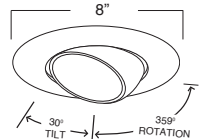

TRIM/RING FINISH:
WH, BK, SN, CP, CH,
PB, BZ

8"

**B602SN
EYEBALL**

TRIM/RING FINISH:
WH, BK, SN, CP, CH,
PB, BZ

**B609W-WH
REGRESSED EYEBALL WITH BAFFLE**

BAFFLE FINISH:
W, P, SN, CP, BZ

TRIM/RING FINISH:
WH, BK, SN, CP, CH,
PB, BZ