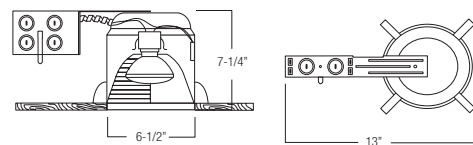

SPECIFICATION

A. HOUSING - Die-formed, all aluminum construction for maximum heat dissipation and rust protection.

B. SOCKET - Medium base screw shell porcelain socket that attaches directly to the AF series trims.