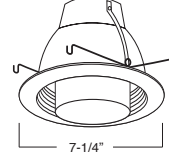

6" EZ SERIES Incandescent Trims

(LAMP WATTAGE: (1) MAXIMUM 75W R/PAR30, 60W A19, 65W BR30)

Catalog Number:

Project Name:

Type:

Note:

REFLECTOR FINISH:
CL, RG, W, MB, CP,
SN, SHZ

TRIM/RING FINISH:
WH, BK, SN, CP, CH,
PB, BZ

7-1/4"

REFLECTOR FINISH:
CL, RG, W, MB, CP,
SN, SHZ

TRIM/RING FINISH:
WH, BK, SN, CP, CH,
PB, BZ

7-1/4"

BAFFLE FINISH:
W, P, SN, CP, BZ

TRIM/RING FINISH:
WH, BK, SN, CP, CH,
PB, BZ

7-1/4"

LENS:
ALBALITE

TRIM/RING FINISH:
WHITE PLASTIC

8"

LENS:
FRESNEL

TRIM/RING FINISH:
WHITE PLASTIC

8"

LENS:
DROP OPAL

TRIM/RING FINISH:
WHITE PLASTIC

8"

TRIM/RING FINISH:
WH, BK, SN, CP, CH,
PB, BZ

8"

TRIM/RING FINISH:
WH, BK, SN, CP, CH,
PB, BZ

BAFFLE FINISH:
W, P, SN, CP, BZ

TRIM/RING FINISH:
WH, BK, SN, CP, CH,
PB, BZ

EYEBALL FINISH:
WH, BK, SN, CP, CH, PB, BZ

7-1/4"

TRIM/RING FINISH:
WH, BK, SN, CP, CH,
PB, BZ

8"

BAFFLE FINISH:
W, P, SN, CP, BZ

TRIM/RING FINISH:
WH, BK, SN, CP, CH,
PB, BZ

7-1/4"

BAFFLE		REFLECTOR		TRIM RING	
W	White	CL	Chrome	WH	White
P	Black	RG	Gold	BK	Black
SN	Satin Nickel	W	White	SN	Satin Nickel
CP	Copper	MB	Black	CP	Copper
BZ	Bronze	CP	Copper	CH	Chrome
		SN	Satin Nickel	PB	Polish Brass
				BZ	Bronze

*For custom baffle, reflector, trim ring, glass color and lens options, please consult factory.