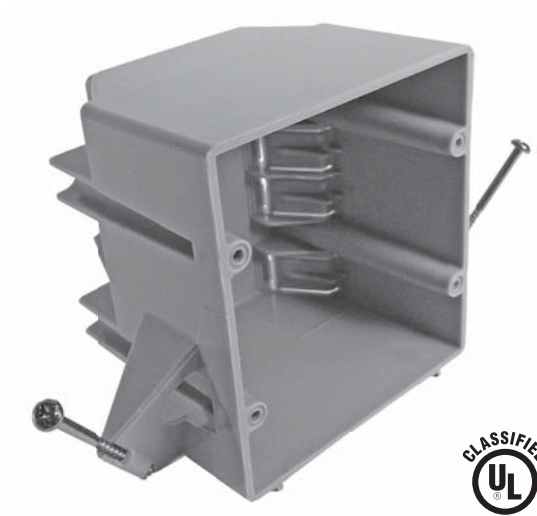

EZ BOX® Two Gang Nail On Residential Box

Eight knockouts
 Enhanced angled nails for quick mounting between studs.

32 Cubic Inch

Part Number	Carton Quantity	"A"	"B"	"C"	"D"	"E"	"F"	"G"
EZ32DN	50	3.813	3.938	3.500	3.688	.094	3.063	3.063

Dimensions are nominal

EZ BOX® Two Gang Nail On Residential Box

Eight knockouts
 Enhanced angled nails for quick mounting between studs.

32 Cubic Inch

Part Number	Carton Quantity	"A"	"B"	"C"	"D"	"E"	"F"	"G"
EZ32DN	50	3.813	3.938	3.500	3.688	.094	3.063	3.063