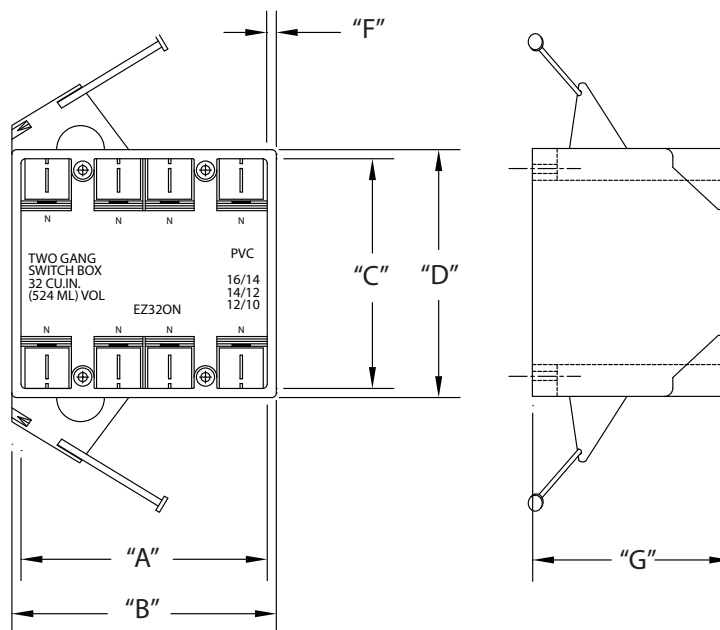

EZ BOX® Two Gang Nail On Residential Box

Eight knockouts
 Enhanced angled nails for quick mounting between studs.

32 Cubic Inch

Part Number	Carton Quantity	"A"	"B"	"C"	"D"	"E"	"F"	"G"
EZ32DN	50	3.813	3.938	3.500	3.688	.094	3.063	3.063

Dimensions are nominal

EZ BOX® Two Gang Nail On Residential Box

Eight knockouts
 Enhanced angled nails for quick mounting between studs.

32 Cubic Inch

Part Number	Carton Quantity	"A"	"B"	"C"	"D"	"E"	"F"	"G"
EZ32DN	50	3.813	3.938	3.500	3.688	.094	3.063	3.063

Dimensions are nominal