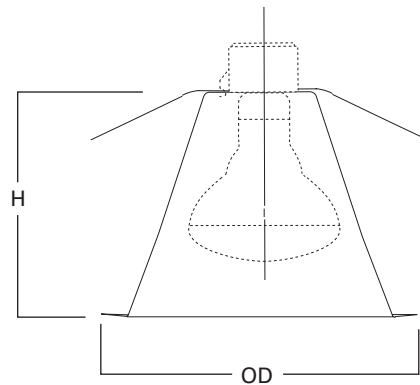

ERT712TS
Gloss White Trim, White
Reflector and Torsion Spring

ERT712
Height: 5-3/8" [136mm]
Outside Diameter: 7-1/4" [184mm]

ERT712TS
Height: 5-3/8" [136mm]
Outside Diameter: 7-1/4" [184mm]

ERT712

6-Inch White Reflector