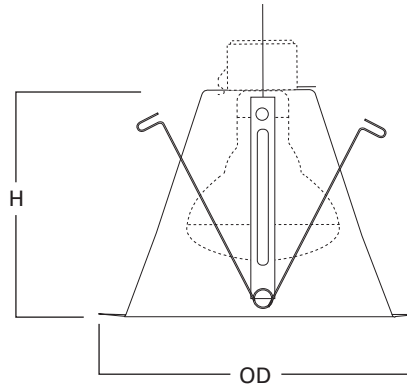

ERT712TS
Gloss White Trim, White
Reflector and Torsion Spring

ERT712
Height: 5-3/8" [136mm]
Outside Diameter: 7-1/4" [184mm]

ERT712TS
Height: 5-3/8" [136mm]
Outside Diameter: 7-1/4" [184mm]

ERT712

6-Inch White Reflector