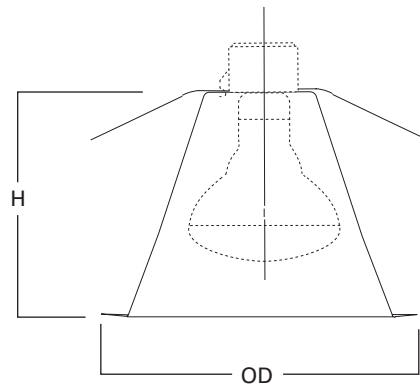

ERT712TS
Gloss White Trim, White Reflector and Torsion Spring

ERT712
Height: 5-3/8" [136mm]
Outside Diameter: 7-1/4" [184mm]

ERT712TS
Height: 5-3/8" [136mm]
Outside Diameter: 7-1/4" [184mm]

ERT712

6-Inch White Reflector