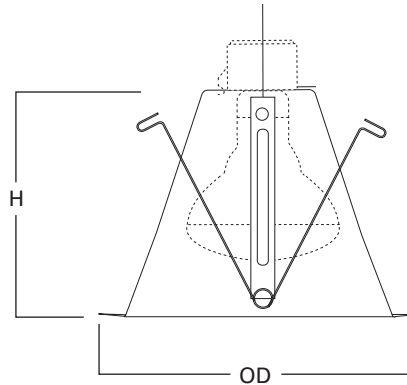

ERT712TS
Gloss White Trim, White Reflector and Torsion Spring

ERT712
Height: 5-3/8" [136mm]
Outside Diameter: 7-1/4" [184mm]

ERT712TS
Height: 5-3/8" [136mm]
Outside Diameter: 7-1/4" [184mm]

ERT712

6-Inch White Reflector