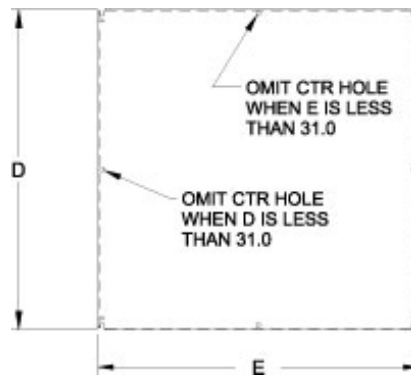

### Features

- Larger than standard NEMA panel used in same sized enclosure.
- 12 gauge steel construction.
- Larger sizes have 2 or 4 formed flanges for added strength.
- Slotted corner design for easier mounting.
- Finished in white or unpainted galvanized.