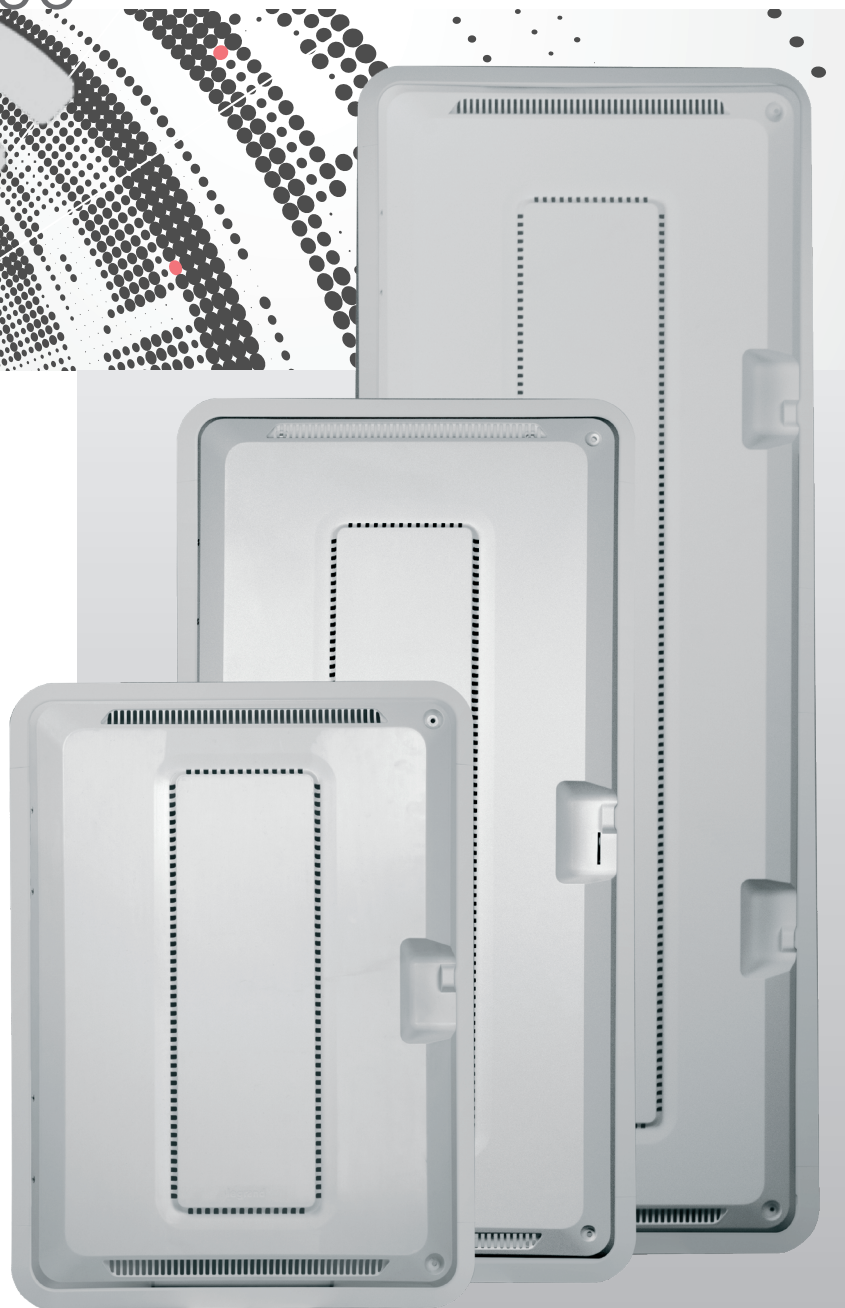

Plastic Enclosures

NEW POSSIBILITIES FOR NEW TECHNOLOGY

Constructed with a robust, wireless transparent ABS plastic material, this lightweight and affordable enclosure is designed to integrate wireless devices into traditional structured wiring installations.

The durable enclosure mounts easily for both surface and recessed applications, to secure equipment professionally and out-of-sight.

Features:

- Made with ABS plastic, the enclosure is designed to integrate wireless devices without interference
- Universal mounting grid maximizes compatibility with 3rd party products without additional brackets
- Extra venting along the vertical plane of the door allows for superior heat dissipation
- Staggered mounting tabs allow multiple enclosures to mount in adjacent stud bays

Benefits:

- **Single Solution.** Allows wired and wireless infrastructure to be integrated in a single cabinet.
- **Neatly Tuck Away All Your Home's Control:** Universal mounting grid and added depth maximizes 3rd party compatibility.