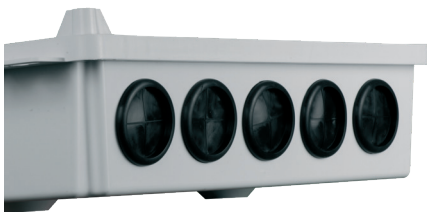

Plastic Enclosures

NEW POSSIBILITIES FOR NEW TECHNOLOGY

Constructed with a robust, wireless transparent ABS plastic material, this lightweight and affordable enclosure is designed to integrate wireless devices into traditional structured wiring installations.

The durable enclosure mounts easily for both surface and recessed applications, to secure equipment professionally and out-of-sight.

Features:

- Made with ABS plastic, the enclosure is designed to integrate wireless devices without interference
- Universal mounting grid maximizes compatibility with 3rd party products without additional brackets
- Extra venting along the vertical plane of the door allows for superior heat dissipation
- Staggered mounting tabs allow multiple enclosures to mount in adjacent stud bays

ENP3001 — Plastic 30" Trim Ring

42" ENCLOSURES

ENP4250 — 42" Plastic Enclosure with Hinged Door

ENP4280 — 42" Plastic Enclosure, Only

ENP4260 — 42" Plastic Hinged Door, Only

42" BULK PACKS

ENP4280-5 — 42" Plastic Enclosure, Only (Pack of 5)

ENP4260-5 — 42" Plastic Hinged Door, Only (Pack of 5)

ACCESSORIES

ENP4201 — Plastic 42" Trim Ring

AC1034 — 2" Rubber Grommet Pack for Plastic Enclosure (5)

designed to be better™

Legrand, North America

60 Woodlawn Street
West Hartford, CT 06110
1.877.BY.LEGRAND (295.3472)
www.legrand.us