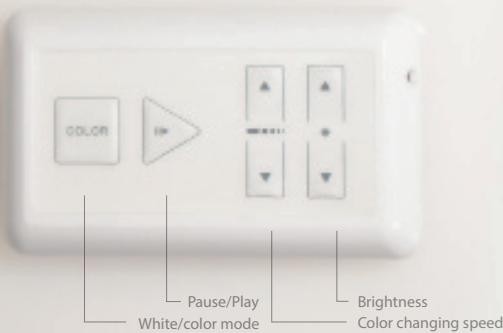

Compatible with Palette

INVISILED® ACCESSORIES

Indoor color changing electronic accessories

WAC LIGHTING

Responsible Lighting®

Type	Model	Input	Output	Max Run	Dim	Compatibility
Remote Color changing	 EN-2460D-C	120VAC	24VDC / 60W	40 feet	ELV	Includes a 6 foot lead wire Daylight to Sunset, Palette
Plug-in Color changing	 EN-2460D-C-P	120VAC	24VDC / 60W	40 feet	ELV	Includes a 6 foot lead wire Daylight to Sunset, Palette

Wireless controller (accessory for wired controller)
LED-TO24-WS

Wired controller
LED-TC-CTR-MSD

Wired controller	 LED-TC-CTR-MSD	4 function wired controller with master and slave options	Allows brightness control, preset color selection, or playing a rotation of color transitions with variable speed control	Daylight to Sunset, Palette
Wireless Controller	 LED-TO24-WS	4 function wireless controller (Requires wired controller)	Allows brightness control, preset color selection, or playing a rotation of color transitions with variable speed control	Daylight to Sunset, Palette
Touch Panel and Motion Sensor	 CT-6A-R2	Includes a Touch Panel, an Occupancy Sensor, and a Controller AC/DC input at 12V(60W Max) or 24V(96W Max) Connect on secondary side of driver/transformer		Pro, Pro2, Pro3, LITE, Classic Daylight to Sunset, Palette