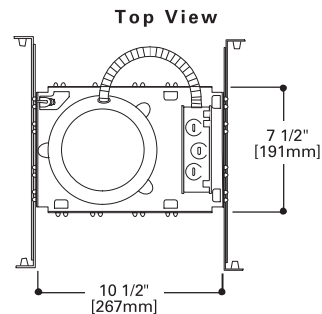

B...Socket Plate

Fixed socket plate for consistent lamp position

C...Plaster Frame

Housing adjusts in plaster frame 1 3/8" to accommodate different ceiling thicknesses.

D...Junction Box

U.L. listed for through branch circuit wiring. Positioned to accommodate straight conduit runs. Seven conduit knockouts are uniform 1/2" size with true pryout slots. Four Romex pryouts with integral strain relief also included.

E...Bar Hangers

Pre-installed, captive bar hangers allow housing to be positioned at any point within a 24" joist span. Score lines provided for easy field shortening for 12" joists. Unique arrowhead design provides "nailess" installation. Bar hangers can be repositioned 90° without tools on plaster frame. Bar hangers can be locked in position with lock down screw and/or crimping tabs.

F...Socket

Porcelain socket with nickel plated brass screw shell.

Catalog #

Type

Project

Comments

Prepared by

Date

G...Thermal Protector

Integral Thermal Protector deactivates fixture if an incorrect lamp is used or if ceiling insulation material is not applied correctly.

Labels

1. UL Listed for Damp Location
   - UL listed for Feed Through
   - UL listed for Direct Contact with Insulation and combustible material
   - CSA Certified
2. Meets following requirements:
3. State of California Title 24

EI2700

6" Insulated Ceiling Recessed Housing

6" TRIMS

FOR USE IN INSULATED CEILINGS

FOR USE IN SHALLOW CEILINGS

Ordering Information on reverse.