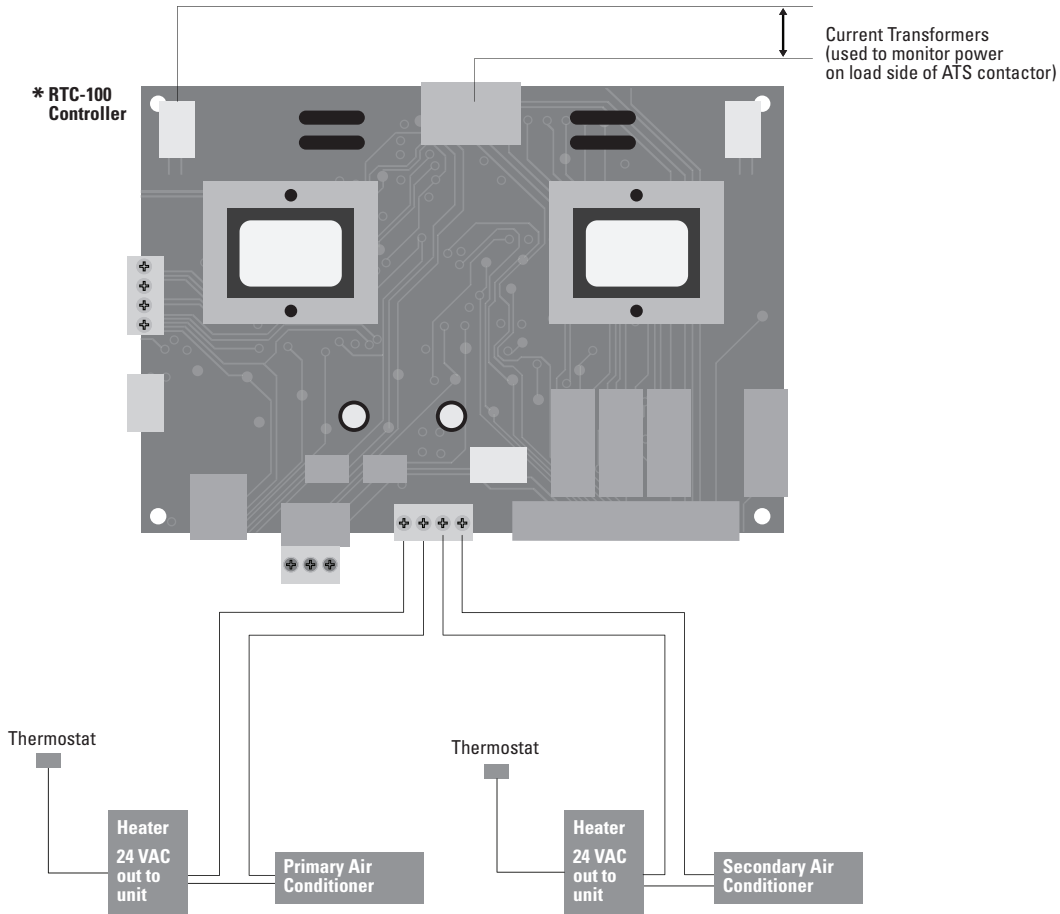

Automatic Transfer Switches

Universal (Green) Automatic Transfer Switches

Catalog Number	Description
EGSU100AC	100A Universal N3R with Power Saver Control
EGSU100NSEAC	100A Universal N3R Service Entrance with Power Saver Control
EGSU100L24RAC	100A Universal N3R with Power Saver Control & 24 ckt. Loadcenter
EGSU150NSEAC	150A Universal N3R Service Entrance with Power Saver Control
EGSU200AC	200A Universal N3R with Power Saver Control
EGSU200NSEAC	200A Universal N3R Service Entrance with Power Saver Control
EGSU400NSEAC	400A Universal N3R Service Entrance with Power Saver Control

Standard Automatic Transfer Switches

Catalog Number	Description
EGS50L12	50A N1 Enclosure
EGS50L12R	50A N3R Enclosure
EGS100	100A N3R Enclosure
EGS100SE	100A N3R Service Entrance
EGS200	200A N3R Enclosure
EGS200SE	200A N3R Service Entrance
EGS100L24R	100A N3R Enclosure & 24 ckt. Loadcenter

How does the green ATS work?

* RTC-100 Controller is located inside Eaton's Green Line of ATS's.

Eaton Corporation
Electrical Group
1000 Cherrington Parkway
Moon Township, PA 15108
United States
877-ETN-CARE (877-386-2273)
Eaton.com

Catalog Number	Description
EGSU100AC	100A Universal N3R with Power Saver Control
EGSU100NSEAC	100A Universal N3R Service Entrance with Power Saver Control
EGSU100L24RAC	100A Universal N3R with Power Saver Control & 24 ckt. Loadcenter
EGSU150NSEAC	150A Universal N3R Service Entrance with Power Saver Control
EGSU200AC	200A Universal N3R with Power Saver Control
EGSU200NSEAC	200A Universal N3R Service Entrance with Power Saver Control
EGSU400NSEAC	400A Universal N3R Service Entrance with Power Saver Control