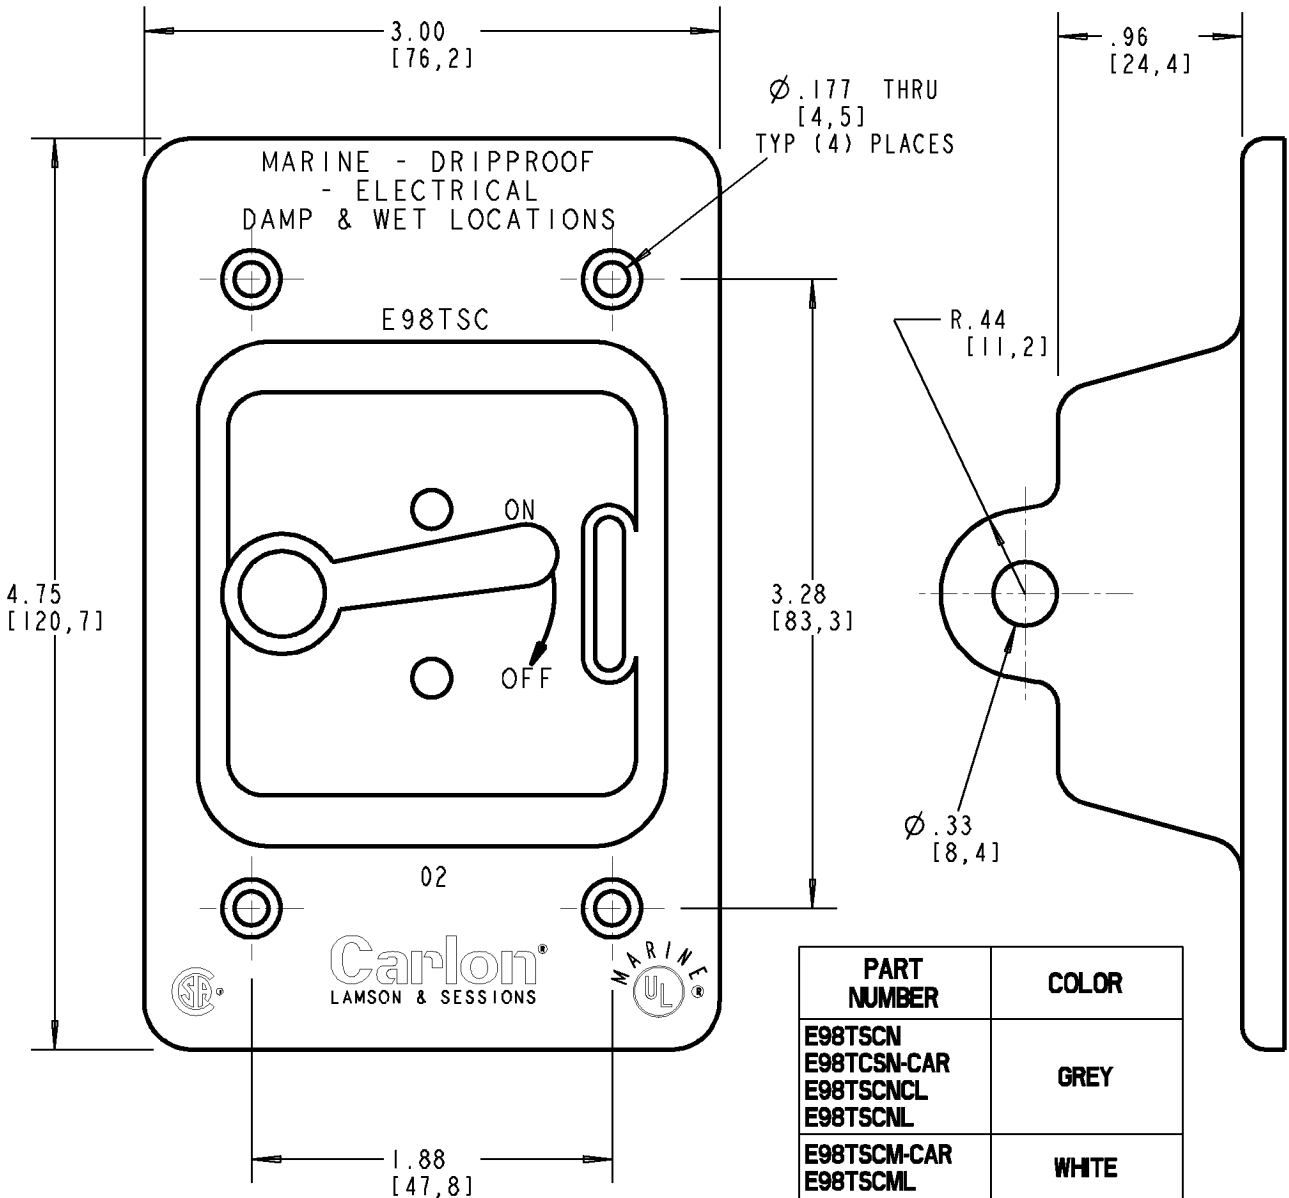

Carlton

PART NUMBER	COLOR
E98TSCN E98TSCN-CAR E98TSCNCL E98TSCNL	GREY
E98TSCM-CAR E98TSCML	WHITE

NOTE:
GASKET AND MOUNTING SCREWS INCLUDED

GENERAL NOTES	
1.	ALL DIMENSIONS ARE FOR REFERENCE ONLY.
2.	DIMENSIONS IN BRACKETS [] ARE IN METRIC UNITS.
REVISIONS	
**	SEE ERN (****) FOR APPROVAL SIGNATURES & RELEASE DATE. PROJECT NO: ****

Thomas & Betts <small>www.tnb.com</small>			
DESCRIPTION: SINGLE GANG TOGGLE COVER WEATHERPROOF			
ORIGINAL PROJECT NO / (ERN NO)	SHEET NO:	REV. NO:	DRAWING NO:
/ ()	1 OF 1	D	WSD-AC02732

Carlton®

PART NUMBER	COLOR
E98TSCN E98TSCN-CAR E98TSCNCL E98TSCNL	GREY
E98TSCM-CAR E98TSCML	WHITE

NOTE:
GASKET AND MOUNTING SCREWS INCLUDED

GENERAL NOTES	
1.	ALL DIMENSIONS ARE FOR REFERENCE ONLY.
2.	DIMENSIONS IN BRACKETS [] ARE IN METRIC UNITS.
REVISIONS	
**	SEE ERN (****) FOR APPROVAL SIGNATURES & RELEASE DATE. PROJECT NO: ****

Thomas & Betts <small>www.tnb.com</small>			
DESCRIPTION: SINGLE GANG TOGGLE COVER WEATHERPROOF			
ORIGINAL PROJECT NO / (ERN NO)	SHEET NO:	REV. NO:	DRAWING NO:
/ ()	1 OF 1	D	WSD-AC02732