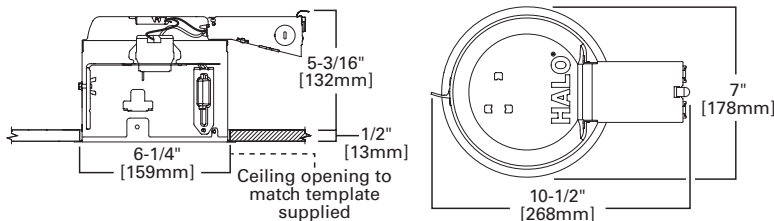

Dimensions

Special Features

- Hinged J-Box with Slide-N-Side™
- Quick Connect™ push wire nuts
- Air-Tite™ code compliant