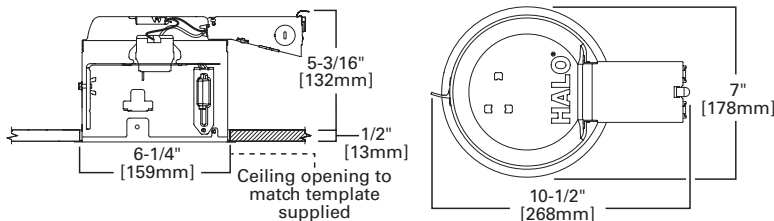

Dimensions

Special Features

- Hinged J-Box with Slide-N-Side™
- Quick Connect™ push wire nuts
- Air-Tite™ code compliant

Ordering Information

Sample Number: E27RICAT 6110WB

Order housing, trim and lamp (by others) separately for a complete luminaire.