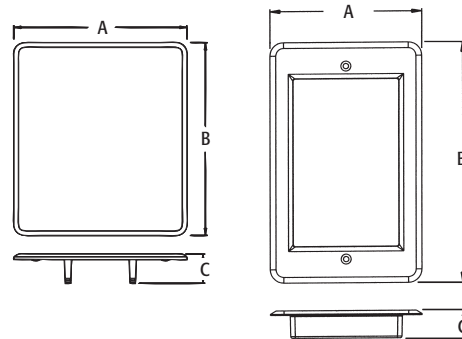

Recessed Indoor IN BOX™ for New & Retrofit Construction

Non-metallic, recessed electrical boxes with trim plates and wall plates. Low voltage divider included for multiple gang boxes.

FEATURES AND BENEFITS

- Recessed box allows items, such as furniture, to be placed closer to the wall
- Plugs don't extend past the wall like a regular box
- Trim plate is textured/paintable
- For power or low voltage applications
- Mounting wings hold bracket securely against wall when screws are tightened
- ‡2-hour fire rating

CATALOG NUMBER	UPC/DCI/NAED MFG #018997	DESCRIPTION / CU. IN.	UNIT PKG	STD PKG	DIM A	DIM B	DIM C
DVFR1W†‡	14330	Single Gang / 21.0	1	4	4.200	6.698	.750
DVFR2W*†‡	14331	2-Gang, White / 34.0	1	4	6.012	6.698	.750
DVFR3W*†	14340	3-Gang, White / 49.3	1	1	7.930	6.818	3.875
DVFR4W*†	14342	4-Gang, White / 64.5	1	1	9.742	6.818	3.875
DVFR3C	14337	2-Gang, White Cover	10	10	6.012	6.698	1.017
DVFR3C	10570	Non-Metallic Blank Cover for 3-Gang Box	10	10	9.742	6.818	1.017

*Includes Voltage Separator for power and/or low voltage.
†Add suffix "GC" to Catalog # when ordering in Canada to include grounding clip, for example DVFR1WGC.
‡ 2-Hour Fire Rating
PATENTED.

SINGLE GANG INDOOR IN BOX INCLUDES...

Recessed box, trim plate, (1) standard duplex and (1) standard GFCI face plate, (1) NM94 cable connector, (2) mounting screws, and (2) installation screws.