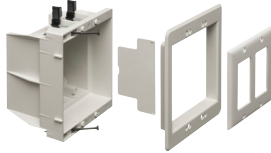

Recessed Indoor IN BOX™ for New & Retrofit Construction

DVFR1W

DVFR2W

DVFR3W

DVFR4W

Non-metallic, recessed electrical boxes with trim plates and wall plates. Low voltage divider included for multiple gang boxes.

FEATURES AND BENEFITS

- Recessed box allows items, such as furniture, to be placed closer to the wall
- Plugs don't extend past the wall like a regular box
- Trim plate is textured/paintable
- For power or low voltage applications
- Mounting wings hold bracket securely against wall when screws are tightened
- ‡2-hour fire rating

DVFR4W

Non-metallic, recessed electrical boxes with trim plates and wall plates. Low voltage divider included for multiple gang boxes.

FEATURES AND BENEFITS

- Recessed box allows items, such as furniture, to be placed closer to the wall
- Plugs don't extend past the wall like a regular box
- Trim plate is textured/paintable
- For power or low voltage applications
- Mounting wings hold bracket securely against wall when screws are tightened
- ‡2-hour fire rating