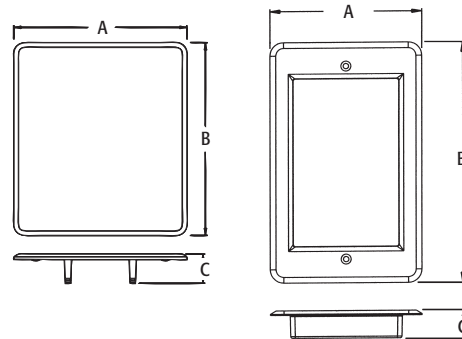

Recessed Indoor IN BOX™ for New & Retrofit Construction

Non-metallic, recessed electrical boxes with trim plates and wall plates. Low voltage divider included for multiple gang boxes.

FEATURES AND BENEFITS

- Recessed box allows items, such as furniture, to be placed closer to the wall
- Plugs don't extend past the wall like a regular box
- Trim plate is textured/paintable
- For power or low voltage applications
- Mounting wings hold bracket securely against wall when screws are tightened
- ‡2-hour fire rating

CATALOG NUMBER	UPC/DCI/NAED MFG #018997	DESCRIPTION / CU. IN.	UNIT PKG	STD PKG	DIM A	DIM B	DIM C
DVFR1W†‡	14330	Single Gang / 21.0	1	4	4.200	6.698	.750
DVFR2W*†‡	14331	2-Gang, White / 34.0	1	4	6.012	6.698	.750
DVFR3W*†	14340	3-Gang, White / 49.3	1	1	7.930	6.818	3.875
DVFR4W*†	14342	4-Gang, White / 64.5	1	1	9.742	6.818	3.875
DVFR3C	14337	2-Gang, White Cover	10	10	6.012	6.698	1.017
DVFR3C	10570	Non-Metallic Blank Cover for 3-Gang Box	10	10	9.742	6.818	1.017

*Includes Voltage Separator for power and/or low voltage.
†Add suffix "GC" to Catalog # when ordering in Canada to include grounding clip, for example DVFR1WGC.
‡2-Hour Fire Rating
PATENTED.

SINGLE GANG INDOOR IN BOX INCLUDES...

Recessed box, trim plate, (1) standard duplex and (1) standard GFCI face plate, (1) NM94 cable connector, (2) mounting screws, and (2) installation screws.