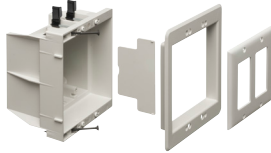

Recessed Indoor IN BOX™ for New & Retrofit Construction

DVFR2W

Non-metallic, recessed electrical boxes with trim plates and wall plates. Low voltage divider included for multiple gang boxes.

FEATURES AND BENEFITS

- Recessed box allows items, such as furniture, to be placed closer to the wall
- Plugs don't extend past the wall like a regular box
- Trim plate is textured/paintable
- For power or low voltage applications
- Mounting wings hold bracket securely against wall when screws are tightened
- ‡2-hour fire rating

CATALOG NUMBER	UPC/DCI/NAED MFG #018997	DESCRIPTION / CU. IN.	UNIT PKG	STD PKG	DIM A	DIM B	DIM C
DVFR1W†‡	14330	Single Gang / 21.0	1	4	4.200	6.698	.750
DVFR2W*†‡	14331	2-Gang, White / 34.0	1	4	6.012	6.698	.750
DVFR3W*†	14340	3-Gang, White / 49.3	1	1	7.930	6.818	3.875
DVFR4W*†	14342	4-Gang, White / 64.5	1	1	9.742	6.818	3.875
DVFR3C	14337	2-Gang, White Cover	10	10	6.012	6.698	1.017
DVFR3C	10570	Non-Metallic Blank Cover for 3-Gang Box	10	10	9.742	6.818	1.017

*Includes Voltage Separator for power and/or low voltage.
†Add suffix "GC" to Catalog # when ordering in Canada to include grounding clip, for example DVFR1WGC.
‡2-Hour Fire Rating
PATENTED.

SINGLE GANG INDOOR IN BOX INCLUDES...

Recessed box, trim plate, (1) standard duplex and (1) standard GFCI face plate, (1) NM94 cable connector, (2) mounting screws, and (2) installation screws.

DVFR3C can be used with the following Arlington Boxes...

- DVFR1W
- DVFR2W
- TVBS505
- TVBU505
- TVBU505BL
- TVBU505K

New Work...

Screws provided for fast and easy mounting to stud

Attractive!

DVFR1W shown.

Optional box cover. DVFR3C shown.

Box positioning tabs are set for 1/2" or 5/8" drywall.

Scan For Video

DVFR1W

Scan For Video

DVFR2W