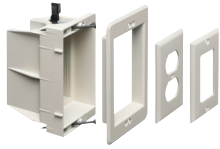

Recessed Indoor IN BOX™ for New & Retrofit Construction

DVFR1W

DVFR2W

DVFR3W

DVFR4W

Non-metallic, recessed electrical boxes with trim plates and wall plates. Low voltage divider included for multiple gang boxes.

FEATURES AND BENEFITS

- Recessed box allows items, such as furniture, to be placed closer to the wall
- Plugs don't extend past the wall like a regular box
- Trim plate is textured/paintable
- For power or low voltage applications
- Mounting wings hold bracket securely against wall when screws are tightened
- ‡2-hour fire rating

DVFR4W

Non-metallic, recessed electrical boxes with trim plates and wall plates. Low voltage divider included for multiple gang boxes.

FEATURES AND BENEFITS

- Recessed box allows items, such as furniture, to be placed closer to the wall
- Plugs don't extend past the wall like a regular box
- Trim plate is textured/paintable
- For power or low voltage applications
- Mounting wings hold bracket securely against wall when screws are tightened
- ‡2-hour fire rating