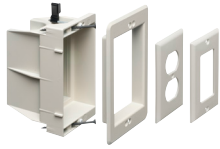

Recessed Indoor IN BOX™ for New & Retrofit Construction

DVFR1W