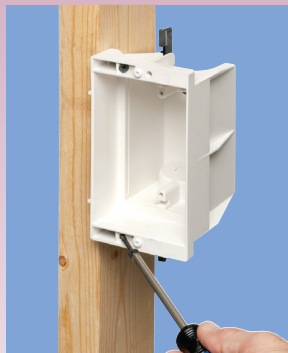

DVFR3C can be used with the following Arlington Boxes...

- DVFR1W
- DVFR2W
- TVBS505
- TVBU505
- TVBU505BL
- TVBU505K

New Work...

Screws provided for fast and easy mounting to stud