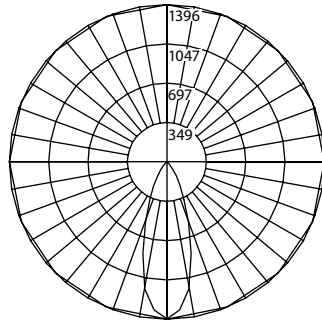

Photometric Data

DLG2 2700K

Input Voltage (VAC)	120V
System Level Power (W)	8.6
Delivered Lumens (Lm)	645
System Efficacy (Lm/W)	75.0
Correlated Color Temp (K)	2625
Color Rendering Index (CRI)	92
Beam Angle	33.4°
Spacing Criteria	0.58

Intensity Summary (Candle Power)

Angle	Mean CP
0	1396
5	1291
15	775
25	330
35	129
45	44
55	19
65	10
75	4
85	1
90	0

CCT Data Multiplier

DLG2-10-120-3K	1.051
DLG2-10-120-4K	1.090

Cone of Light Tabulation

Mounted height (Feet)	Footcandles Beam Center	Diameter (Feet)
4	87.3	2.3
6	38.8	3.2
8	21.8	4.1
10	13.9	5.3
12	9.7	6.2
14	7.1	7.3
16	5.5	8.3