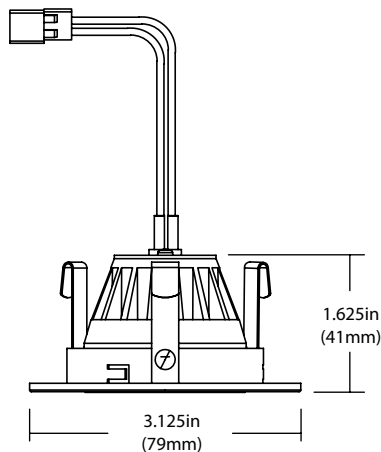

Dimensions