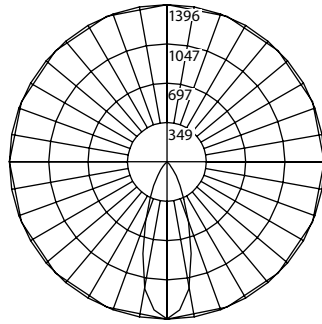

Photometric Data

DLG2 2700K

Input Voltage (VAC)	120V
System Level Power (W)	8.6
Delivered Lumens (Lm)	645
System Efficacy (Lm/W)	75.0
Correlated Color Temp (K)	2625
Color Rendering Index (CRI)	92
Beam Angle	33.4°
Spacing Criteria	0.58