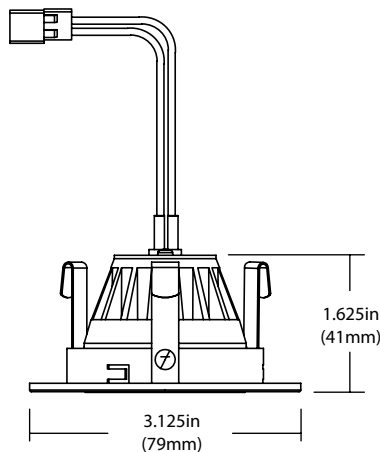

Dimensions