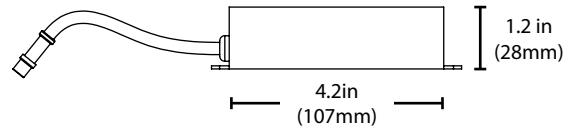

DLE4 | 4" Edge Lit LED Downlight

Ordering Information

Series	Version	Voltage	CCT's	Trim Shape	Trim Color
DLE4	10 (Version 1)	120 (120V)	2K (2700 K)	RD (Round)	WH (White)
			3K (3000 K)	SQ (Square)	
			4K (4000 K)		
			5K (5000 K)		

Accessories

Accessories sold separately

Round Mounting Template	DLE4-RD-TEMPLATE
Square Mounting Template	DLE4-SQ-TEMPLATE
24" Extension Cable	DLE-EXTCABLE-24

Dimensions

MEET OUR **Outdoor** FAMILY

Powerful
high performance outdoor lighting

DISCOVER

Practical
high performance
outdoor lighting

DISCOVER

Home About Products Resources Contact Us

Meet The Outdoor Family | nicoroutdoor.com