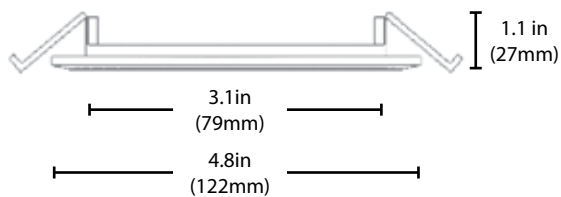

Accessories

Accessories sold separately

Round Mounting Template	DLE4-RD-TEMPLATE
Square Mounting Template	DLE4-SQ-TEMPLATE
24" Extension Cable	DLE-EXTCABLE-24

Dimensions

MEET OUR **Outdoor** FAMILY

Powerful
high performance outdoor lighting