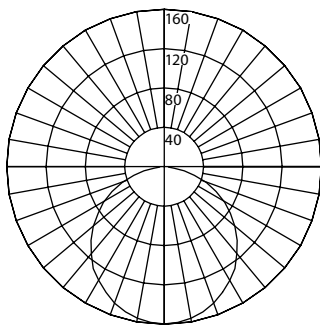

DLE4 | 4" Edge Lit LED Downlight

Photometric Data

DLE4 2700K RD

Input Voltage (VAC)	120V
System Level Power (W)	10.8
Delivered Lumens (Lm)	461
System Efficacy (Lm/W)	42.7
Correlated Color Temp (K)	2712
Color Rendering Index (CRI)	96
Beam Angle	112°
Spacing Criteria	1.26

Intensity Summary (Candle Power)

Angle	Mean CP
0	160
5	159
15	153
25	141
35	148
45	106
55	82
65	59
75	32
85	10
90	4

Cone of Light Tabulation

Mounted height (Feet)	Footcandles Beam Center	Diameter (Feet)
4	10.0	5.0
6	4.4	7.7
8	2.5	9.7
10	1.6	12.2
12	1.1	15.0
14	0.8	18.0
16	0.6	22.0