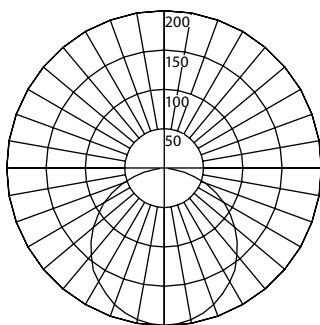

Intensity Summary (Candle Power)

Angle	Mean CP
0	200
5	199
15	192
25	179
35	158
45	132
55	103
65	75
75	41
85	11
90	4

Cone of Light Tabulation

Mounted height (Feet)	Footcandles Beam Center	Diameter (Feet)
4	12.5	5.1
6	5.6	7.6
8	3.1	8.3
10	2.0	13.0
12	1.4	15.0
14	1.0	17.8
16	0.8	20.2

Zonal Lumen Summary

Zone	Lumens	% of Luminaire
0-30	155	26.8%
0-40	254	43.8%
0-60	449	77.5%
0-90	579	100.0%
90-180	0	0.0%
0-180	579	100.0%

CCT Data Multiplier

DLE4-10-120-3K-SQ	1.021
DLE4-10-120-4K-SQ	1.042
DLE4-10-120-5K-SQ	1.076

Fixture tested per LM-79-08. Photometric data is of the performance of a representative fixture. Results may vary in the field.

Performance Data

Model Number	Lumens	Watts	Lumens/Watt
DLE4-10-120-2K-RD	461	10.8	42.7
DLE4-10-120-3K-RD	470	10.8	43.5
DLE4-10-120-4K-RD	480	10.8	44.5
DLE4-10-120-5K-RD	496	10.8	45.9
DLE4-10-120-2K-SQ	579	11.2	51.7
DLE4-10-120-3K-SQ	591	11.2	52.8
DLE4-10-120-4K-SQ	603	11.2	53.9
DLE4-10-120-5K-SQ	623	11.2	55.6

Recommended Dimmers*

- Lutron Toggler TGCL-153P
- Lutron Skylark SCL-153P
- Lutron DIVA DVCL-153P
- Lutron DIVA DVCLV-300P
- Lutron DIVA DVCLV-303P

*Not a complete list. Check compatibility before installation.