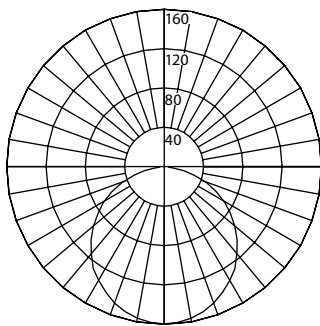

DLE4 | 4" Edge Lit LED Downlight

Photometric Data

DLE4 2700K RD

Input Voltage (VAC)	120V
System Level Power (W)	10.8
Delivered Lumens (Lm)	461
System Efficacy (Lm/W)	42.7
Correlated Color Temp (K)	2712
Color Rendering Index (CRI)	96
Beam Angle	112°
Spacing Criteria	1.26