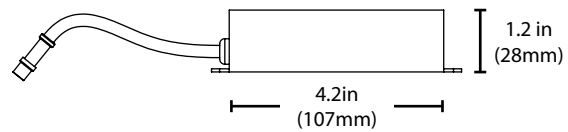

DLE4 | 4" Edge Lit LED Downlight

Ordering Information

Series	Version	Voltage	CCT's	Trim Shape	Trim Color
DLE4	10 (Version 1)	120 (120V)	2K (2700 K)	RD (Round)	WH (White)
			3K (3000 K)	SQ (Square)	
			4K (4000 K)		
			5K (5000 K)		

Accessories

Accessories sold separately

Round Mounting Template	DLE4-RD-TEMPLATE
Square Mounting Template	DLE4-SQ-TEMPLATE
24" Extension Cable	DLE-EXTCABLE-24

Dimensions

NICOR OUTDOOR

Home About Products Resources Contact Us

MEET OUR **Outdoor** FAMILY

Powerful
high performance outdoor lighting

DISCOVER

Practical
high performance outdoor lighting

DISCOVER

Meet The Outdoor Family | nicoroutdoor.com