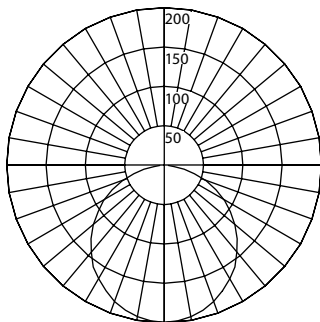

Intensity Summary (Candle Power)

Angle	Mean CP
0	200
5	199
15	192
25	179
35	158
45	132
55	103
65	75
75	41
85	11
90	4

Cone of Light Tabulation

Mounted height (Feet)	Footcandles Beam Center	Diameter (Feet)
4	12.5	5.1
6	5.6	7.6
8	3.1	8.3
10	2.0	13.0
12	1.4	15.0
14	1.0	17.8
16	0.8	20.2

Zonal Lumen Summary

Zone	Lumens	% of Luminaire
0-30	155	26.8%
0-40	254	43.8%
0-60	449	77.5%
0-90	579	100.0%
90-180	0	0.0%
0-180	579	100.0%

CCT Data Multiplier

DLE4-10-120-3K-SQ	1.021
DLE4-10-120-4K-SQ	1.042
DLE4-10-120-5K-SQ	1.076

Fixture tested per LM-79-08. Photometric data is of the performance of a representative fixture. Results may vary in the field.

Performance Data

Model Number	Lumens	Watts	Lumens/Watt
DLE4-10-120-2K-RD	461	10.8	42.7
DLE4-10-120-3K-RD	470	10.8	43.5
DLE4-10-120-4K-RD	480	10.8	44.5
DLE4-10-120-5K-RD	496	10.8	45.9
DLE4-10-120-2K-SQ	579	11.2	51.7
DLE4-10-120-3K-SQ	591	11.2	52.8
DLE4-10-120-4K-SQ	603	11.2	53.9
DLE4-10-120-5K-SQ	623	11.2	55.6

Recommended Dimmers*

- Lutron Toggler TGCL-153P
- Lutron Skylark SCL-153P
- Lutron DIVA DVCL-153P
- Lutron DIVA DVCLV-300P
- Lutron DIVA DVCLV-303P

*Not a complete list. Check compatibility before installation.