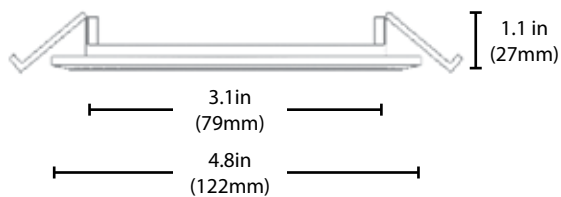

DLE4 | 4" Edge Lit LED Downlight

Ordering Information

Series	Version	Voltage	CCT's	Trim Shape	Trim Color
DLE4	10 (Version 1)	120 (120V)	2K (2700 K)	RD (Round)	WH (White)
			3K (3000 K)	SQ (Square)	
			4K (4000 K)		
			5K (5000 K)		

Accessories

Accessories sold separately

Round Mounting Template	DLE4-RD-TEMPLATE
Square Mounting Template	DLE4-SQ-TEMPLATE
24" Extension Cable	DLE-EXTCABLE-24

Dimensions

NICOR OUTDOOR

Home About Products Resources Contact Us

MEET OUR **Outdoor** FAMILY

Powerful
high performance outdoor lighting

DISCOVER

Practical
high performance outdoor lighting

DISCOVER

Meet The Outdoor Family | nicoroutdoor.com