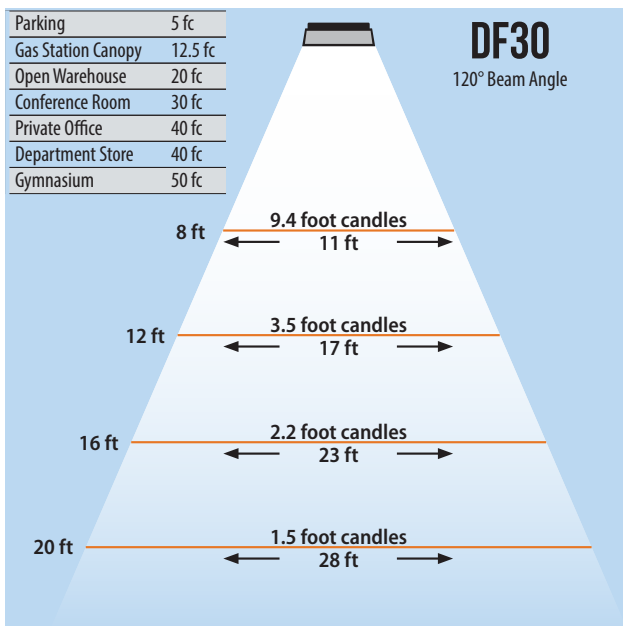

DURAFLOOD 30

LED FLOOD LIGHT (30 WATT)

175W PAR 38 Replacement

Lumens	2,700
CCT	3000-3500K, 6000-6500K
CRI	> 75
Beam Angle	120°
Operating Voltage	100 - 240 VAC
Power Consumption	30W
LED Source	Bridgelux
Lifespan	> 50,000 Hours
IP Grade	IP65
Body Construction	Aluminum & Toughened Glass
Dimensions	8.86" x 7.28" x 4.96"
Weight	2.85 lbs

Trunnion Mount

Knuckle Mount

ORDER CODE Example DF30-BRZ-30W120D6K

Fixture	Finish	Beam Angle	CCT
DF30 - Trunnion	BRZ - Bronze	30W120D - 120°	6K - 6000K
DF30KM - Knuckle			3K - 3000K

DURAFLOOD 30

LED FLOOD LIGHT (30 WATT)

175W PAR 38 Replacement

Lumens	2,700
CCT	3000-3500K, 6000-6500K
CRI	> 75
Beam Angle	120°
Operating Voltage	100 - 240 VAC
Power Consumption	30W
LED Source	Bridgelux
Lifespan	> 50,000 Hours
IP Grade	IP65
Body Construction	Aluminum & Toughened Glass
Dimensions	8.86" x 7.28" x 4.96"
Weight	2.85 lbs

Trunnion Mount

Knuckle Mount

ORDER CODE Example DF30-BRZ-30W120D6K

Fixture	Finish	Beam Angle	CCT
DF30 - Trunnion	BRZ - Bronze	30W120D - 120°	6K - 6000K
DF30KM - Knuckle			3K - 3000K