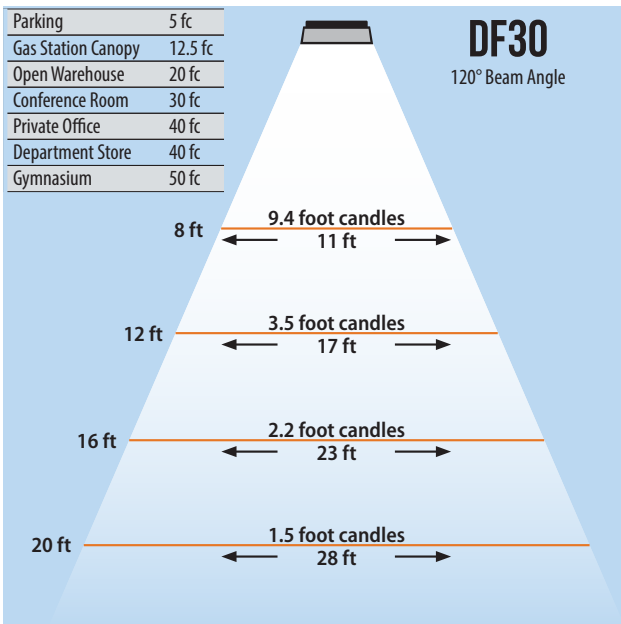

DURAFLOOD 30

LED FLOOD LIGHT (30 WATT)

175W PAR 38 Replacement

Trunion Mount

Knuckle Mount

Lumens	2,700
CCT	3000-3500K, 6000-6500K
CRI	> 75
Beam Angle	120°
Operating Voltage	100 - 240 VAC
Power Consumption	30W
LED Source	Bridgelux
Lifespan	> 50,000 Hours
IP Grade	IP65
Body Construction	Aluminum & Toughened Glass
Dimensions	8.86" x 7.28" x 4.96"
Weight	2.85 lbs

ORDER CODE Example DF30-BRZ-30W120D6K

Fixture	Finish	Beam Angle	CCT
DF30 - Trunion	BRZ - Bronze	30W120D - 120°	6K - 6000K
DF30KM - Knuckle			3K - 3000K

DURAFLOOD 30

LED FLOOD LIGHT (30 WATT)

175W PAR 38 Replacement

Lumens	2,700
CCT	3000-3500K, 6000-6500K
CRI	> 75
Beam Angle	120°
Operating Voltage	100 - 240 VAC
Power Consumption	30W
LED Source	Bridgelux
Lifespan	> 50,000 Hours
IP Grade	IP65
Body Construction	Aluminum & Toughened Glass
Dimensions	8.86" x 7.28" x 4.96"
Weight	2.85 lbs

Trunnion Mount

Knuckle Mount

ORDER CODE Example DF30-BRZ-30W120D6K

Fixture	Finish	Beam Angle	CCT
DF30 - Trunnion	BRZ - Bronze	30W120D - 120°	6K - 6000K
DF30KM - Knuckle			3K - 3000K