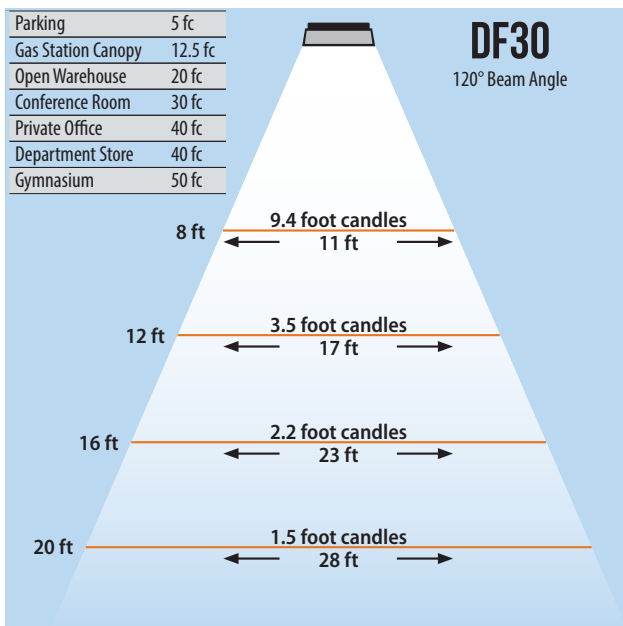

DURAFLOOD 30

LED FLOOD LIGHT (30 WATT)

175W PAR 38 Replacement

Trunion Mount

Knuckle Mount

Lumens	2,700
CCT	3000-3500K, 6000-6500K
CRI	> 75
Beam Angle	120°
Operating Voltage	100 - 240 VAC
Power Consumption	30W
LED Source	Bridgelux
Lifespan	> 50,000 Hours
IP Grade	IP65
Body Construction	Aluminum & Toughened Glass
Dimensions	8.86" x 7.28" x 4.96"
Weight	2.85 lbs

ORDER CODE Example DF30-BRZ-30W120D6K

Fixture	Finish	Beam Angle	CCT
DF30 - Trunion	BRZ - Bronze	30W120D - 120°	6K - 6000K
DF30KM - Knuckle			3K - 3000K

DURAFLOOD 30

LED FLOOD LIGHT (30 WATT)

175W PAR 38 Replacement

Lumens	2,700
CCT	3000-3500K, 6000-6500K
CRI	> 75
Beam Angle	120°
Operating Voltage	100 - 240 VAC
Power Consumption	30W
LED Source	Bridgelux
Lifespan	> 50,000 Hours
IP Grade	IP65
Body Construction	Aluminum & Toughened Glass
Dimensions	8.86" x 7.28" x 4.96"
Weight	2.85 lbs

Trunnion Mount

Knuckle Mount

ORDER CODE Example DF30-BRZ-30W120D6K

Fixture	Finish	Beam Angle	CCT
DF30 - Trunnion	BRZ - Bronze	30W120D - 120°	6K - 6000K
DF30KM - Knuckle			3K - 3000K