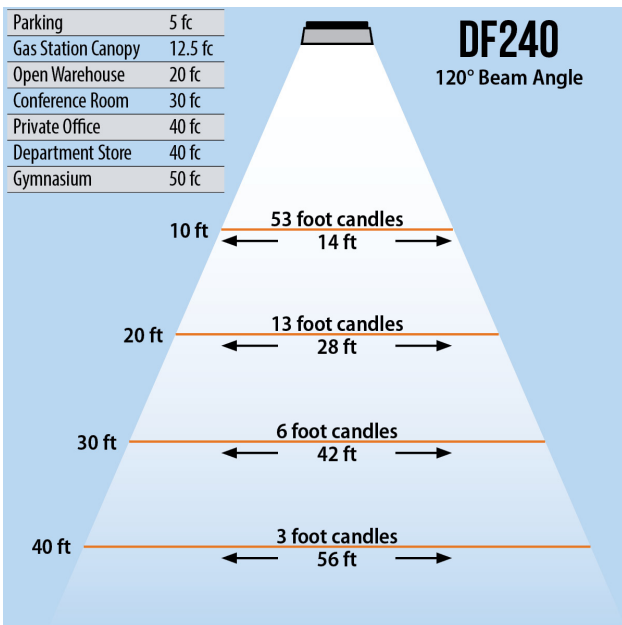

DURAFLOOD 240

LED FLOOD LIGHT (240 WATT)

750 - 1000 MH Replacement

480V AVAILABLE

INVENTRONICS

		480V
Lumens	21,600	
CCT	6000-6500K	
CRI	> 75	
Beam Angle	120°	
Operating Voltage	100 - 277 VAC	180 - 528 VAC
Power Consumption	240W	
Driver	Mean Well	Inventronics
LED Source	Bridgelux	
Lifespan	> 50,000 Hours	
IP Grade	IP65	
Body Construction	Aluminum & Toughened Glass	
Dimensions	29.92" x 11.42" x 4.33"	
Weight	33.07 lbs	

ORDER CODE Example: DF240-BLK-240W120D6K

Fixture	Finish	Beam Angle	CCT	Voltage
DF240- Trunnion	BLK- Black	150W120-120°	6K- 6000K	___ - 240V
DF240S- Slipfitter				4V- 480V

Horizontal Slipfitter Option, **Black** SFK-BLK-DF240H
 Vertical Slipfitter Option, **Black** SFK-BLK-DF240V

DURAFLOOD 240

LED FLOOD LIGHT (240 WATT)

750 - 1000 MH Replacement

INVENTRONICS

		480V
Lumens	21,600	
CCT	6000-6500K	
CRI	> 75	
Beam Angle	120°	
Operating Voltage	100 - 277 VAC	180 - 528 VAC
Power Consumption	240W	
Driver	Mean Well	Inventronics
LED Source	Bridgelux	
Lifespan	> 50,000 Hours	
IP Grade	IP65	
Body Consumption	Aluminum & Toughened Glass	
Dimensions	29.92" x 11.42" x 4.33"	
Weight	33.07 lbs	