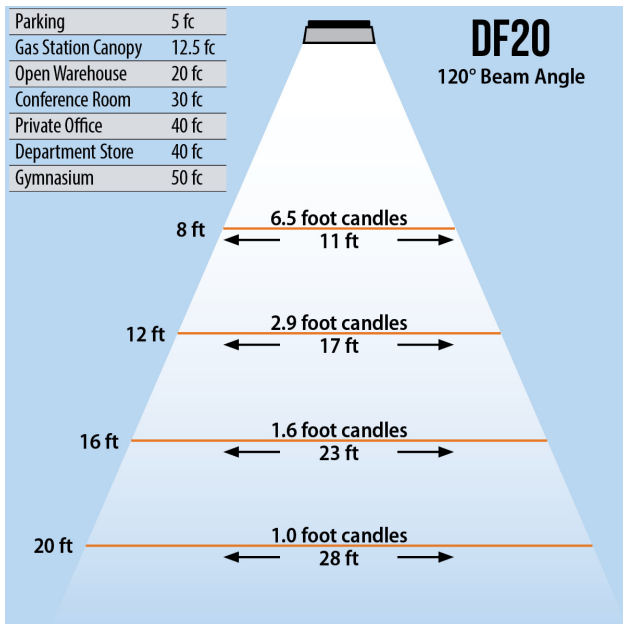

DURAFLOOD 20

LED FLOOD LIGHT (20 WATT)

120W PAR 38 Replacement

Lumens	1,800
CCT	3000-3500K, 6000-6500K
CRI	> 75
Beam Angle	120°
Operating Voltage	100 - 240 VAC
Power Consumption	20W
LED Source	Bridgelux
Lifespan	> 50,000 Hours
IP Grade	IP65
Body Construction	Aluminum & Toughened Glass
Dimensions	7.09" x 5.51" x 5.71"
Weight	2.65 lbs

Trunnion Mount

Knuckle Mount

ORDER CODE Example DF20-BRZ-20W120D6K

Fixture	Finish	Beam Angle	CCT
DF200 - Trunnion	BRZ - Bronze	20W120D - 120°	6K - 6000K
DF20KM - Knuckle			3K - 3000K

DURAFLOOD 20

LED FLOOD LIGHT (20 WATT)

120W PAR 38 Replacement

Trunnion Mount

Knuckle Mount

Lumens	1,800
CCT	3000-3500K, 6000-6500K
CRI	> 75
Beam Angle	120°
Operating Voltage	100 - 240 VAC
Power Consumption	20W
LED Source	Bridgelux
Lifespan	> 50,000 Hours
IP Grade	IP65
Body Construction	Aluminum & Toughened Glass
Dimensions	7.09" x 5.51" x 5.71"
Weight	2.65 lbs

ORDER CODE Example DF20-BRZ-20W120D6K

Fixture	Finish	Beam Angle	CCT
DF200 - Trunnion	BRZ - Bronze	20W120D - 120°	6K - 6000K
DF20KM - Knuckle			3K - 3000K