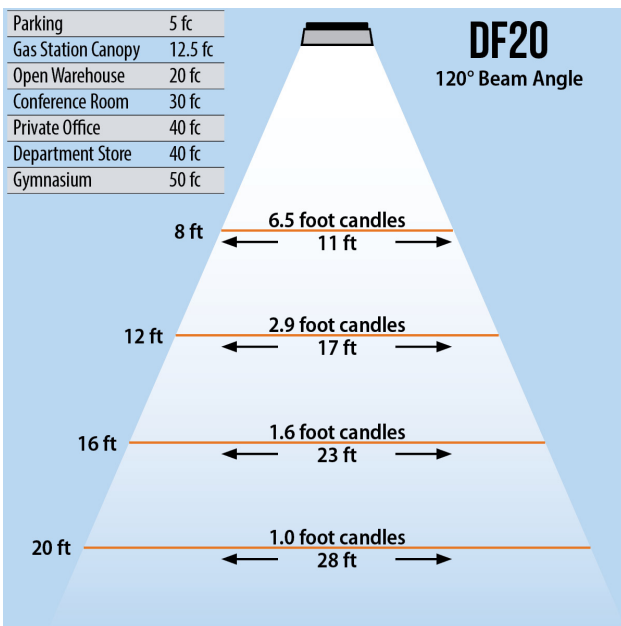

DURAFLOOD 20

LED FLOOD LIGHT (20 WATT)

120W PAR 38 Replacement

Lumens	1,800
CCT	3000-3500K, 6000-6500K
CRI	> 75
Beam Angle	120°
Operating Voltage	100 - 240 VAC
Power Consumption	20W
LED Source	Bridgelux
Lifespan	> 50,000 Hours
IP Grade	IP65
Body Construction	Aluminum & Toughened Glass
Dimensions	7.09" x 5.51" x 5.71"
Weight	2.65 lbs

Trunnion Mount

Knuckle Mount

ORDER CODE Example DF20-BRZ-20W120D6K

Fixture	Finish	Beam Angle	CCT
DF200 - Trunnion	BRZ - Bronze	20W120D - 120°	6K - 6000K
DF20KM - Knuckle			3K - 3000K

DURAFLOOD 20

LED FLOOD LIGHT (20 WATT)

120W PAR 38 Replacement

Trunnion Mount

Knuckle Mount

Lumens	1,800
CCT	3000-3500K, 6000-6500K
CRI	> 75
Beam Angle	120°
Operating Voltage	100 - 240 VAC
Power Consumption	20W
LED Source	Bridgelux
Lifespan	> 50,000 Hours
IP Grade	IP65
Body Construction	Aluminum & Toughened Glass
Dimensions	7.09" x 5.51" x 5.71"
Weight	2.65 lbs