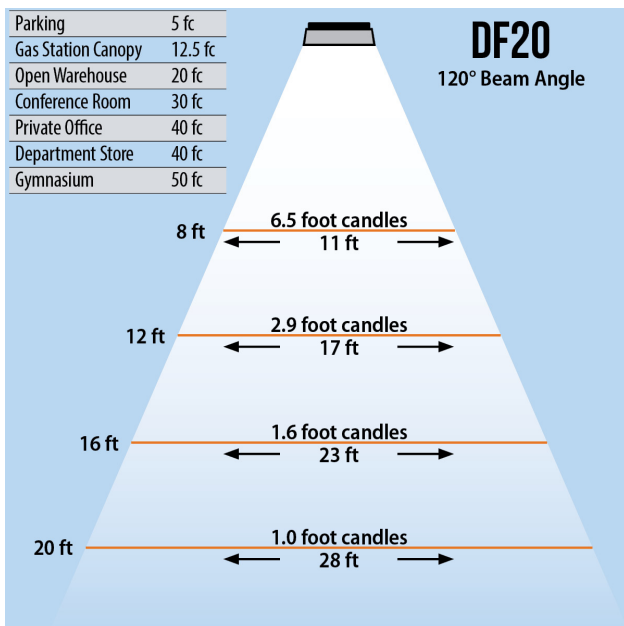

DURAFLOOD 20

LED FLOOD LIGHT (20 WATT)

120W PAR 38 Replacement

Lumens	1,800
CCT	3000-3500K, 6000-6500K
CRI	> 75
Beam Angle	120°
Operating Voltage	100 - 240 VAC
Power Consumption	20W
LED Source	Bridgelux
Lifespan	> 50,000 Hours
IP Grade	IP65
Body Construction	Aluminum & Toughened Glass
Dimensions	7.09" x 5.51" x 5.71"
Weight	2.65 lbs

Trunnion Mount

Knuckle Mount

ORDER CODE Example DF20-BRZ-20W120D6K

Fixture	Finish	Beam Angle	CCT
DF200 - Trunnion	BRZ - Bronze	20W120D - 120°	6K - 6000K
DF20KM - Knuckle			3K - 3000K

DURAFLOOD 20

LED FLOOD LIGHT (20 WATT)

120W PAR 38 Replacement

Trunnion Mount

Knuckle Mount

Lumens	1,800
CCT	3000-3500K, 6000-6500K
CRI	> 75
Beam Angle	120°
Operating Voltage	100 - 240 VAC
Power Consumption	20W
LED Source	Bridgelux
Lifespan	> 50,000 Hours
IP Grade	IP65
Body Construction	Aluminum & Toughened Glass
Dimensions	7.09" x 5.51" x 5.71"
Weight	2.65 lbs

ORDER CODE Example DF20-BRZ-20W120D6K

Fixture	Finish	Beam Angle	CCT
DF200 - Trunnion	BRZ - Bronze	20W120D - 120°	6K - 6000K
DF20KM - Knuckle			3K - 3000K