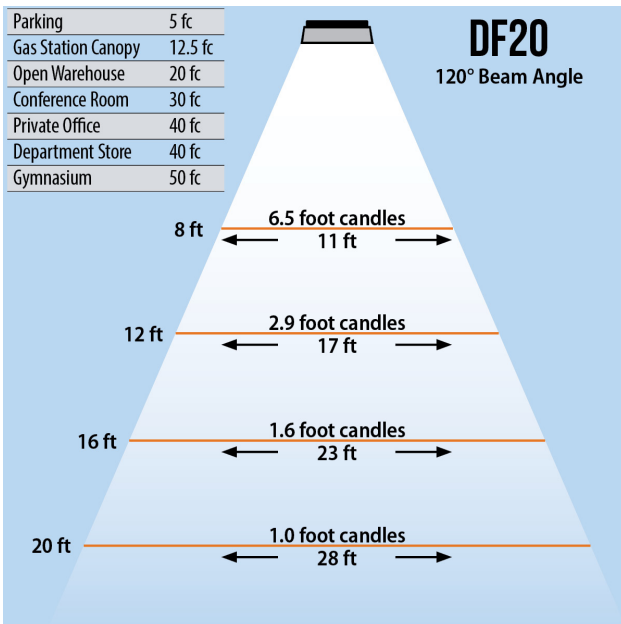

DURAFLOOD 20

LED FLOOD LIGHT (20 WATT)

120W PAR 38 Replacement

Lumens	1,800
CCT	3000-3500K, 6000-6500K
CRI	> 75
Beam Angle	120°
Operating Voltage	100 - 240 VAC
Power Consumption	20W
LED Source	Bridgelux
Lifespan	> 50,000 Hours
IP Grade	IP65
Body Construction	Aluminum & Toughened Glass
Dimensions	7.09" x 5.51" x 5.71"
Weight	2.65 lbs

Trunnion Mount

Knuckle Mount

ORDER CODE Example DF20-BRZ-20W120D6K

Fixture	Finish	Beam Angle	CCT
DF200 - Trunnion	BRZ - Bronze	20W120D - 120°	6K - 6000K
DF20KM - Knuckle			3K - 3000K

DURAFLOOD 20

LED FLOOD LIGHT (20 WATT)

120W PAR 38 Replacement

Trunnion Mount

Knuckle Mount

Lumens	1,800
CCT	3000-3500K, 6000-6500K
CRI	> 75
Beam Angle	120°
Operating Voltage	100 - 240 VAC
Power Consumption	20W
LED Source	Bridgelux
Lifespan	> 50,000 Hours
IP Grade	IP65
Body Construction	Aluminum & Toughened Glass
Dimensions	7.09" x 5.51" x 5.71"
Weight	2.65 lbs