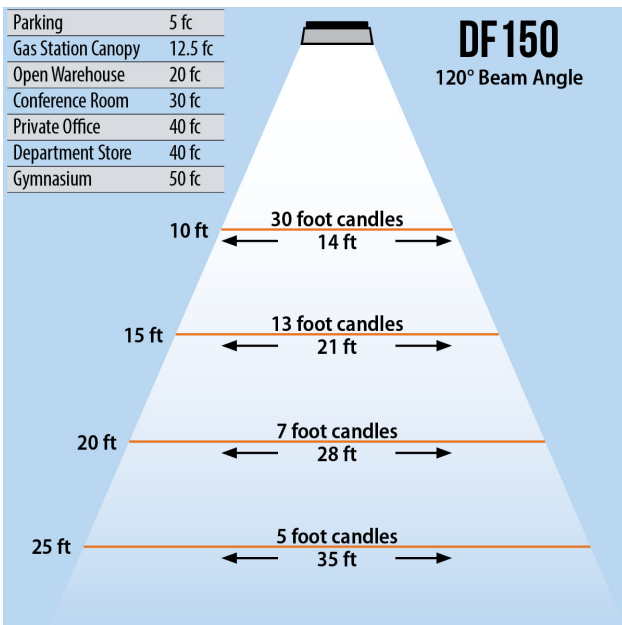

# DURAFLOOD 150

## LED FLOOD LIGHT (150 WATT)

400 MH Replacement

**480V**

Lumens	13,500	
CCT	3000-3500K, 4000-4500K, 6000-6500K	
CRI	> 75	
Beam Angle	60°, 120°	
Operating Voltage	100 - 277 VAC	180 - 528 VAC
Power Consumption	150W	
Driver	Mean Well	
LED Source	Bridgelux	
Lifespan	> 50,000 Hours	
IP Grade	IP65	
Body Construction	Aluminum & Toughened Glass	
Dimensions	16.73" x 12.79" x 9.44"	
Weight	23.14 lbs	

## ORDER CODE Example: DF150-BRZ-150W120D6K

Fixture	Finish	Beam Angle	CCT	Voltage
DF150- Trunnion	BRZ- Bronze	150W120-120°	6K- 6000K	___ - 240V
	GR- Gray		4K- 4000K	4V- 480V
	SS- Salt Spray		3K- 3000K	