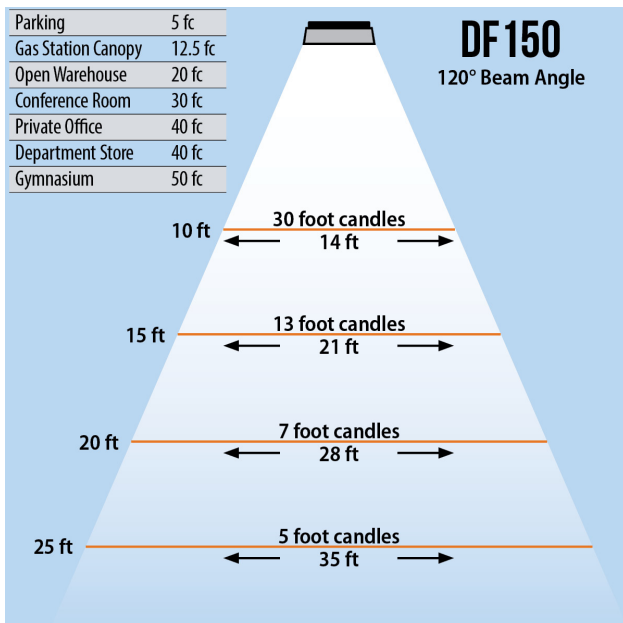

## LED FLOOD LIGHT (150 WATT)

400 MH Replacement

**480V**

Lumens	13,500	
CCT	3000-3500K, 4000-4500K, 6000-6500K	
CRI	> 75	
Beam Angle	60°, 120°	
Operating Voltage	100 - 277 VAC	180 - 528 VAC
Power Consumption	150W	
Driver	Mean Well	
LED Source	Bridgelux	
Lifespan	> 50,000 Hours	
IP Grade	IP65	
Body Construction	Aluminum & Toughened Glass	
Dimensions	16.73" x 12.79" x 9.44"	
Weight	23.14 lbs	

## ORDER CODE Example: DF150-BRZ-150W120D6K

Fixture	Finish	Beam Angle	CCT	Voltage
DF150- Trunnion	BRZ- Bronze	150W120-120°	6K- 6000K	___ - 240V
	GR- Gray		4K- 4000K	4V- 480V
	SS- Salt Spray		3K- 3000K	