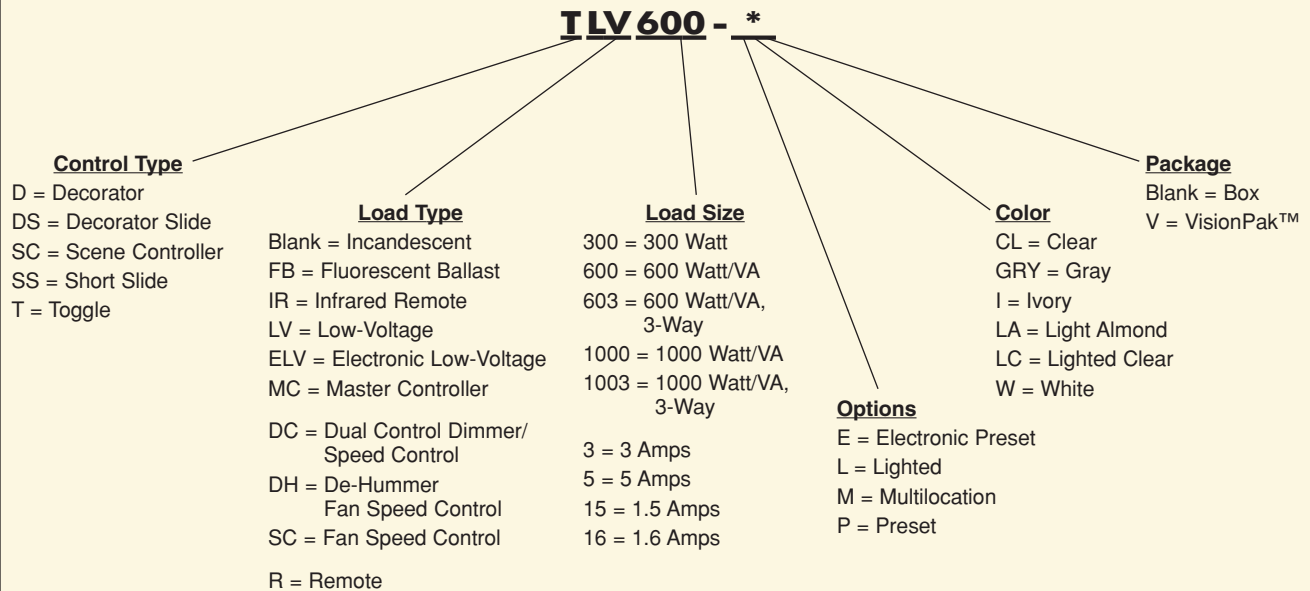

Examples:

D600-MLAV = Decorator Dimmer, Incandescent, 600W, Multilocation, Light Almond, in a VisionPak

DS600-LLA = Decorator Slide Dimmer, Incandescent, 600W, Lighted, Light Almond, in a Box

SSSC5-WV = Short Slide, Fan Speed Control, 5 Amp, White, in a VisionPak