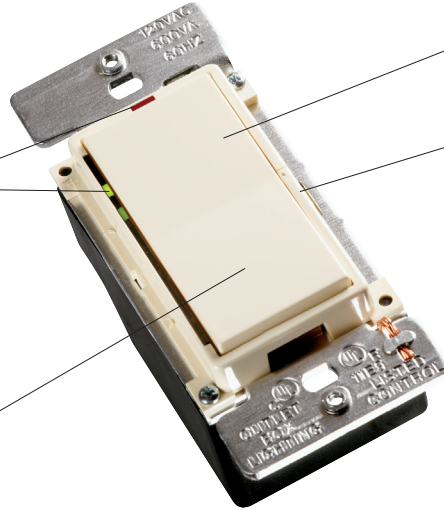

### WIRING DIAGRAMS

#### Single Pole and Multilocation

# Dimmers & Fan Speed Controls

**Constant memory** returns lights to previous level after power failure.

**Enables On/Off and full dimming control** from an unlimited number of locations.

**LED indicators keep you informed.** Green LEDs indicate preset level and current light level. Red LED night light glows when load is off.

**Easy operation** — Tap up once for preset, twice for full On. Tap down once for full Off. Hold paddle up to raise lights, down to lower.

**D600M-LAV**

**Sleek, ergonomic P&S Decorator style** matches other Decorator devices.