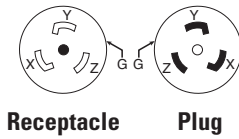

Industrial grade 50A locking devices

Product description

3-pole, 4-wire grounding
 50A, 3Ø 250V/AC
 Non-NEMA, California standard

CS8364

CS8369

California standard plugs & connectors

Rating	A	V/AC	Description	Cord diameter	Color	Plug catalog no.	Connector catalog no.		
50	250		3Ø pro grip nylon	0.44-1.06" (11.1-26.0mm)	RD & BK	□ CS8365EX	□ CS8364EX	•	•
			3Ø armored	0.68-1.13" (17.3-28.6mm)	Steel	□ CS8365	□ CS8364	•	•

Receptacle specification information:
 50A: C-92

Flanged inlet & flanged outlet specification information:
 50A: C-92

Color ordering information:

For ordering devices, include Catalog no. followed by the Color suffix: BK (Black), GY (Gray), RD (Red), Y or CR (Yellow)