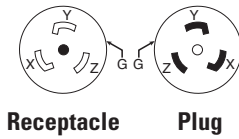

Receptacle specification information:
 50A: C-92

Flanged inlet & flanged outlet specification information:
 50A: C-92

Color ordering information:

For ordering devices, include Catalog no. followed by the Color suffix: BK (Black), GY (Gray), RD (Red), Y or CR (Yellow)

3-pole, 4-wire grounding
 50A, 3Ø 250V/AC
 Non-NEMA, California standard

CS8364

CS8369

California standard plugs & connectors

Rating A	V/AC	Description	Cord diameter	Color	Plug catalog no.	Connector catalog no.	
50	250	3Ø pro grip nylon	0.44-1.06" (11.1-26.0mm)	RD & BK	□ CS8365EX	□ CS8364EX	• •
		3Ø armored	0.68-1.13" (17.3-28.6mm)	Steel	□ CS8365	□ CS8364	• •