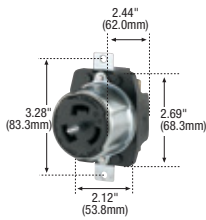

Industrial grade 50A locking devices

Product description

3-pole, 4-wire grounding
 50A, 3Ø 250V/AC
 Non-NEMA, California standard

CS8364

CS8369

California standard plugs & connectors

Rating	A	V/AC	Description	Cord diameter	Color	Plug catalog no.	Connector catalog no.		
50	250		3Ø pro grip nylon	0.44-1.06" (11.1-26.0mm)	RD & BK	□ CS8365EX	□ CS8364EX	•	•
			3Ø armored	0.68-1.13" (17.3-28.6mm)	Steel	□ CS8365	□ CS8364	•	•

3-pole, 4-wire grounding
 50A, 3Ø 250V/AC
 Non-NEMA, California standard

CS8364

CS8369

California standard plugs & connectors

Rating A	V/AC	Description	Cord diameter	Color	Plug catalog no.	Connector catalog no.	
50	250	3Ø pro grip nylon	0.44-1.06" (11.1-26.0mm)	RD & BK	□ CS8365EX	□ CS8364EX	• •
		3Ø armored	0.68-1.13" (17.3-28.6mm)	Steel	□ CS8365	□ CS8364	• •

7788CR
Corrosion resistant

7770

7716

7717

7716EX

7717EX

Dimensional information:
 C-80, C-81

Plug & connector specification information:
 50A: C-92