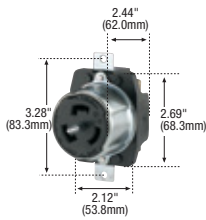

Industrial grade 50A locking devices

Product description

3-pole, 4-wire grounding
 50A, 3Ø 250V/AC
 Non-NEMA, California standard

CS8364

CS8369

California standard plugs & connectors

Rating	A	V/AC	Description	Cord diameter	Color	Plug catalog no.	Connector catalog no.		
50	250		3Ø pro grip nylon	0.44-1.06" (11.1-26.0mm)	RD & BK	□ CS8365EX	□ CS8364EX	•	•
			3Ø armored	0.68-1.13" (17.3-28.6mm)	Steel	□ CS8365	□ CS8364	•	•

7788CR
Corrosion resistant

7770

7716

7717

7716EX

7717EX

Dimensional information:
 C-80, C-81

Plug & connector specification information:
 50A: C-92

3-pole, 4-wire grounding
 50A, 3Ø 250V/AC
 Non-NEMA, California standard

CS8364

CS8369

California standard plugs & connectors

Rating A	V/AC	Description	Cord diameter	Color	Plug catalog no.	Connector catalog no.	
50	250	3Ø pro grip nylon	0.44-1.06" (11.1-26.0mm)	RD & BK	□ CS8365EX	□ CS8364EX	• •
		3Ø armored	0.68-1.13" (17.3-28.6mm)	Steel	□ CS8365	□ CS8364	• •