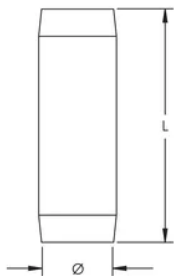

THREADED COUPLER FOR COPPER-BONDED GROUND ROD, THREADED, BRONZE, 5/8" DIA

CATALOG NUMBER

CR58

CERTIFICATIONS

FEATURES

High-strength couplings are threaded and chamfered at both ends for easy driving

Corrosion-resistant couplings ensure permanent, low resistance copper-to-copper connections

PRODUCT ATTRIBUTES

Material: Bronze

Ground Rod Diameter, Nominal: 5/8"

Length (L): 2.4"

Thread Size (TS): 5/8" UNC

Unit Weight: 0.23 lb

Complies With: EN IEC 62561-2

DIAGRAMS