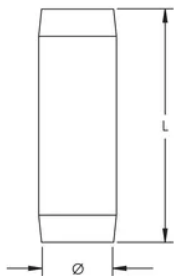

PRODUCT ATTRIBUTES

Material: Bronze

Ground Rod Diameter, Nominal: 5/8"

Length (L): 2.4"

Thread Size (TS): 5/8" UNC

Unit Weight: 0.23 lb

Complies With: EN IEC 62561-2

DIAGRAMS

CATALOG NUMBER

CR58

CERTIFICATIONS

FEATURES

High-strength couplings are threaded and chamfered at both ends for easy driving

Corrosion-resistant couplings ensure permanent, low resistance copper-to-copper connections