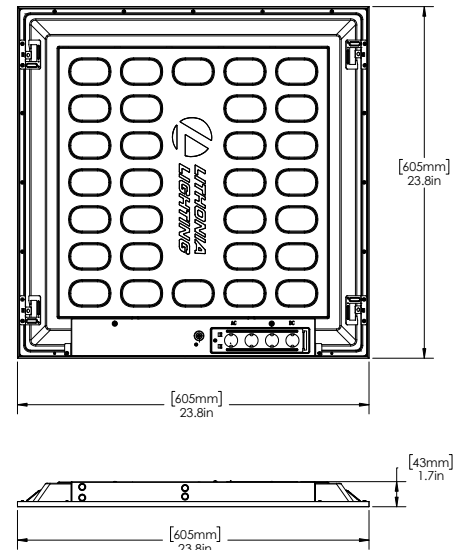

### LISTINGS:

CSA certified to meet US and Canadian standards. Damp location listed. IC rated. IP5X Rated. DesignLights Consortium® (DLC) qualified product. Not all versions of this product may be DLC qualified. Please check the DLC Qualified Products List at [www.designlights.org/QPL](http://www.designlights.org/QPL) to confirm which versions are qualified. Rated for NSF/ANSI Standard 2 - Light Fixture for Splash Zone and Non Food Zone. NOM Certified.

## Dimensions

### 2'x2'

### 2'x4'

All dimensions are inches (millimeters) unless otherwise indicated.