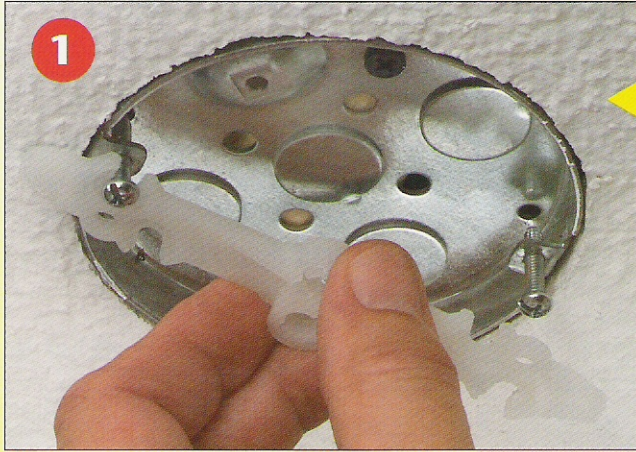

Its new bracket design allows it to be used on flat or uneven, textured ceilings.

CP3540...

- ▶ Provides a clean installation...no screws show on ceiling plate
- ▶ Fits 3-1/2" or 4" round or octagonal boxes
- ▶ Non-metallic
- ▶ Textured, Paintable

CP3540
Box Cover

NEW BRACKET DESIGN!

Use Opening 'A' for flat ceilings

Use Opening 'B' for uneven or textured ceilings

Now for Flat & Uneven Ceilings!

CP3540 Box Cover

Fast and Easy to Install!

Provides 'A' & 'B' bracket openings for use with any ceiling condition; and accommodates #8 and #10 screws!

Just back the screws out enough to slip the bracket on.

Use the opening in the bracket that's most suitable for your ceiling condition...
 'A' for flat ceilings;
 'B' for uneven or textured ceilings.

On **flat ceilings**, push stud into opening to seat cover.