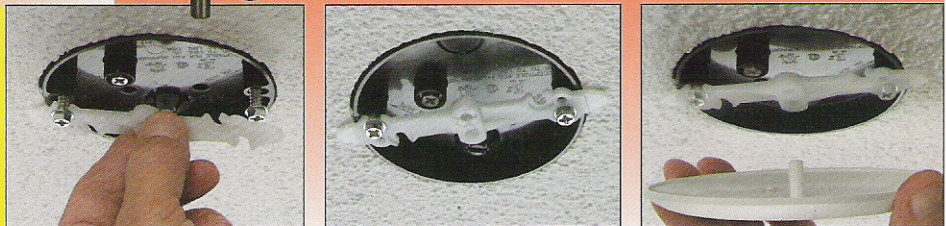

Just back the screws out enough to slip the bracket on.

Use the opening in the bracket that's most suitable for your ceiling condition...
 'A' for flat ceilings;
 'B' for uneven or textured ceilings.

On **flat ceilings**, push stud into opening to seat cover.

On **textured or uneven ceilings**, thread the stud into the opening until tight.

*Works with our
 FB405 & FB407
 pan boxes too!*

Patents pending, FB405 & FB407.

A
Arlington

1 Stauffer Industrial Park
 Scranton, PA 18517
 800.233.4717
 Fax 570.562.0646
 www.aifittings.com