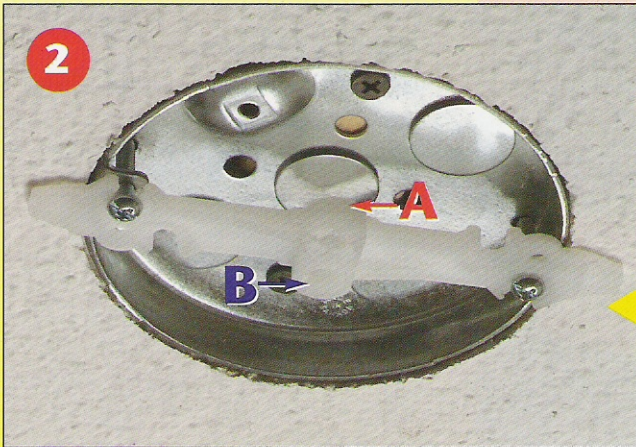

Its new bracket design allows it to be used on flat or uneven, textured ceilings.

CP3540...

- ▶ Provides a clean installation...no screws show on ceiling plate
- ▶ Fits 3-1/2" or 4" round or octagonal boxes
- ▶ Non-metallic
- ▶ Textured, Paintable

CP3540
Box Cover

NEW BRACKET DESIGN!

Use Opening 'A' for flat ceilings

Use Opening 'B' for uneven or textured ceilings

Now for Flat & Uneven Ceilings!

CP3540 Box Cover

Fast and Easy to Install!

Provides 'A' & 'B' bracket openings for use with any ceiling condition; and accommodates #8 and #10 screws!

Just back the screws out enough to slip the bracket on.

Use the opening in the bracket that's most suitable for your ceiling condition...
 'A' for flat ceilings;
 'B' for uneven or textured ceilings.

On **flat ceilings**, push stud into opening to seat cover.