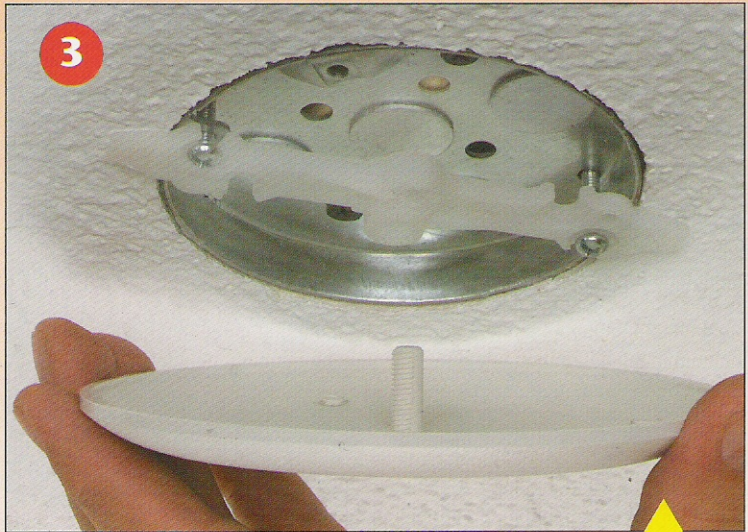

Its new bracket design allows it to be used on flat or uneven, textured ceilings.

CP3540...

- ▶ Provides a clean installation...no screws show on ceiling plate
- ▶ Fits 3-1/2" or 4" round or octagonal boxes
- ▶ Non-metallic
- ▶ Textured, Paintable

CP3540
Box Cover

NEW BRACKET DESIGN!

Use Opening 'A' for flat ceilings

Use Opening 'B' for uneven or textured ceilings

Now for Flat & Uneven Ceilings!

CP3540 Box Cover

Fast and Easy to Install!

Provides 'A' & 'B' bracket openings for use with any ceiling condition; and accommodates #8 and #10 screws!

Just back the screws out enough to slip the bracket on.

Use the opening in the bracket that's most suitable for your ceiling condition...
 'A' for flat ceilings;
 'B' for uneven or textured ceilings.

On **flat ceilings**, push stud into opening to seat cover.