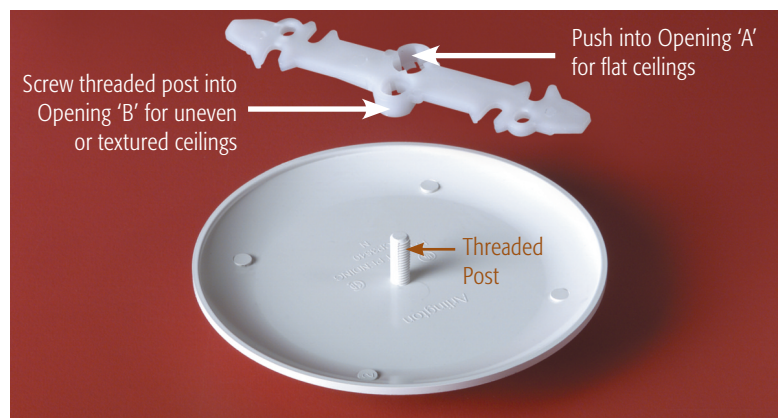

IMPROVED FEATURES

- Deeper cover works with pan boxes without the need to cut the post
- Use #8 screws provided or back out existing screws to accept notched bracket
- Bracket has two separate cover mounting options. Threaded post pushes in, for flat ceilings, or screws on for textured/uneven ceilings. (see photo below)

Two #8-32 x 3/4" flat head screws and bracket are included.

PATENTED.

INSTALLATION INSTRUCTIONS

1 Back the screws out enough to slip the bracket on.

2 Use the opening in the bracket most suitable for your ceiling condition...
 'A' for flat ceilings, push post into opening to seat cover;
 'B' for uneven or textured ceilings, screw threaded post into opening until tight.

For Flat and Uneven Ceilings...

Ceiling Box Cover

Mounting screws are invisible on the ceiling

COVERS PAN BOXES!

Covers unused 3-1/2" and 4" round and octagonal boxes prior to the installation of a fan or fixture. Non-rusting, paintable plastic.