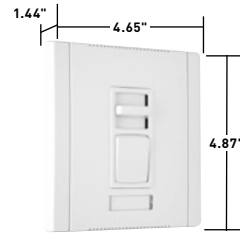

CD2003PW - Wide

CATALOG NUMBER	DESCRIPTION	RATINGS	NARROW OR WIDE	COLOR
INCANDESCENT				
CD700I CD700W CD700 CD700GRY CD700BK CD700LA	Single Pole, Slide-to-OFF	120V, 700W	Narrow	Ivory White Brown Gray Black Light Almond
CD703PI CD703PW CD703P CD703PGRY CD703PBK CD703PLA	Single Pole/3-Way, Preset	120V, 700W	Narrow	Ivory White Brown Gray Black Light Almond
CD1100I CD1100W CD1100 CD1100GRY CD1100BK CD1100LA	Single Pole, Slide-to-OFF	120V, 1100W	Narrow	Ivory White Brown Gray Black Light Almond
CD1103PI CD1103PW CD1103P CD1103PGRY CD1103PBK CD1103PLA	Single Pole/3-Way, Preset	120V, 1100W	Narrow	Ivory White Brown Gray Black Light Almond
CD1600I CD1600W CD1600 CD1600GRY CD1600BK CD1600LA	Single Pole, Slide-to-OFF	120V, 1600W	Wide	Ivory White Brown Gray Black Light Almond
CD1603PI CD1603PW CD1603P CD1603PGRY CD1603PBK CD1603PLA	Single Pole/3-Way, Preset	120V, 1600W	Wide	Ivory White Brown Gray Black Light Almond
CD2000I CD2000W CD2000 CD2000GRY CD2000BK CD2000LA	Single Pole, Slide-to-OFF	120V, 2000W	Wide	Ivory White Brown Gray Black Light Almond
CD2003PI CD2003PW CD2003P CD2003PGRY CD2003PBK CD2003PLA	Single Pole/3-Way, Preset	120V, 2000W	Wide	Ivory White Brown Gray Black Light Almond

Features

- Field configurable wall plate system.
- Labeling system.
- Adjustable top end output voltage.
- Shipped with protective film.
- Rugged construction.
- Superior ratings with a minimum of de-rating when ganged.
- Simple to plan the rough-in.
- Available in single pole slide-to-OFF and single pole/3-way preset models.
- Attractive European styling.
- Eye-catching packaging.
- Exclusive adaptor kit to install other decorator-style opening devices under the Titan® wall plate system. (See Page O-21.)
- Blank center plate included.

For technical specifications, de-rating, and rough-in box charts, see U-170.

All devices listed on this page conform to NEMA WD-1 and WD-6. UL Listed and CSA Certified.