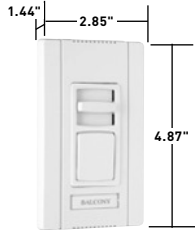

COMMERCIAL DIMMERS & FAN SPEED CONTROLS

Titan® Series Incandescent Dimmers

CD703PW - Narrow