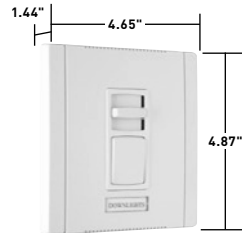

CD1603PW - Wide