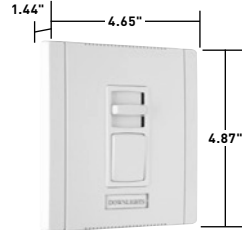

CD1603PW - Wide