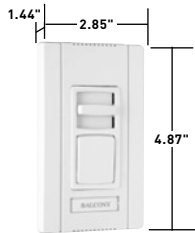

COMMERCIAL DIMMERS & FAN SPEED CONTROLS

Titan® Series Incandescent Dimmers

CD703PW - Narrow