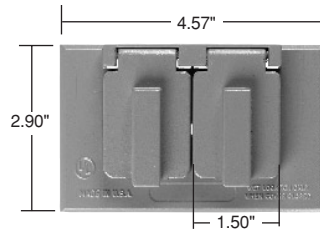

Weatherproof Boxes & Covers

Cast Weatherproof Covers

Features

- Broad line of single gang covers for receptacles and power outlets.
- High quality, made in U.S.A.
- Baked-on electrostatic, polyester, powder paint for superior scratch and corrosion resistance.
- Heavy-duty die-cast zinc.
- Stainless steel springs.
- Covers comply with 2002 NEC Section 406.8(A) and 406.8(B)(2).

Horizontal
2 Self-Closing Lids

Vertical
1 Self-Closing Lid

Horizontal
1 Self-Closing Lid

Catalog Number	Description	Color	3rd Party Compliance
One Gang			
CA7-GH	Single Receptacle Horizontal – 1 Self-Closing Lid	Gray	•
CA7-GV CA7-BRV CA7-WV	Single Receptacle Vertical – 1 Self-Closing Lid	Gray Bronze White	•
CA8-GH CA8-BRH CA8-WH	Duplex Receptacle Horizontal – 2 Self-Closing Lids	Gray Bronze White	•
CA8-GJ	Oversized Duplex Receptacle Horizontal – 2 Self-Closing Lids Dimensions: H - 4.52", L - 4.58"	Gray	•
CA8-GV CA8-BRV CA8-WV	Duplex Receptacle Vertical – 1 Self-Closing Lid	Gray Bronze White	•
CA8-GVFS CA8-WVFS	Duplex Receptacle Vertical – 1 Self-Closing Lid 4 Screw Mounting	Gray White	•
CA721-G	Power Outlet – 1.625 Diameter Vertical – 1 Self-Closing Lid	Gray	•
CA725-G	Power Outlet – 1.750 Diameter Vertical – 1 Self-Closing Lid	Gray	•
CA723-G	Power Outlet – 2.125 Diameter Vertical – 1 Self-Closing Lid	Gray	•