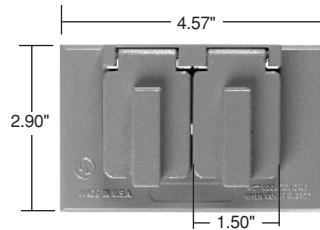

Horizontal
2 Self-Closing Lids

Vertical
1 Self-Closing Lid

Horizontal
1 Self-Closing Lid

Catalog Number	Description	Color	3rd Party Compliance
One Gang			
CA7-GH	Single Receptacle Horizontal – 1 Self-Closing Lid	Gray	•
CA7-GV CA7-BRV CA7-WV	Single Receptacle Vertical – 1 Self-Closing Lid	Gray Bronze White	•
CA8-GH CA8-BRH CA8-WH	Duplex Receptacle Horizontal – 2 Self-Closing Lids	Gray Bronze White	•
CA8-GJ	Oversized Duplex Receptacle Horizontal – 2 Self-Closing Lids Dimensions: H - 4.52", L - 4.58"	Gray	•
CA8-GV CA8-BRV CA8-WV	Duplex Receptacle Vertical – 1 Self-Closing Lid	Gray Bronze White	•
CA8-GVFS CA8-WVFS	Duplex Receptacle Vertical – 1 Self-Closing Lid 4 Screw Mounting	Gray White	•
CA721-G	Power Outlet – 1.625 Diameter Vertical – 1 Self-Closing Lid	Gray	•
CA725-G	Power Outlet – 1.750 Diameter Vertical – 1 Self-Closing Lid	Gray	•
CA723-G	Power Outlet – 2.125 Diameter Vertical – 1 Self-Closing Lid	Gray	•

**Horizontal
2 Self-Closing Lids**

**Vertical
1 Self-Closing Lid**

**Horizontal
1 Self-Closing Lid**

Catalog Number	Description	Color	3rd Party Compliance
One Gang			
CA7-GH	Single Receptacle Horizontal – 1 Self-Closing Lid	Gray	•
CA7-GV CA7-BRV CA7-WV	Single Receptacle Vertical – 1 Self-Closing Lid	Gray Bronze White	•
CA8-GH CA8-BRH CA8-WH	Duplex Receptacle Horizontal – 2 Self-Closing Lids	Gray Bronze White	•
CA8-GJ	Oversized Duplex Receptacle Horizontal – 2 Self-Closing Lids Dimensions: H - 4.52", L - 4.58"	Gray	•
CA8-GV CA8-BRV CA8-WV	Duplex Receptacle Vertical – 1 Self-Closing Lid	Gray Bronze White	•
CA8-GVFS CA8-WVFS	Duplex Receptacle Vertical – 1 Self-Closing Lid 4 Screw Mounting	Gray White	•
CA721-G	Power Outlet – 1.625 Diameter Vertical – 1 Self-Closing Lid	Gray	•
CA725-G	Power Outlet – 1.750 Diameter Vertical – 1 Self-Closing Lid	Gray	•
CA723-G	Power Outlet – 2.125 Diameter Vertical – 1 Self-Closing Lid	Gray	•