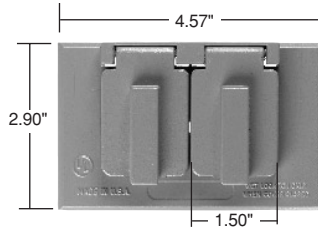

Weatherproof Boxes & Covers

Cast Weatherproof Covers

Features

- Broad line of single gang covers for receptacles and power outlets.
- High quality, made in U.S.A.
- Baked-on electrostatic, polyester, powder paint for superior scratch and corrosion resistance.
- Heavy-duty die-cast zinc.
- Stainless steel springs.
- Covers comply with 2002 NEC Section 406.8(A) and 406.8(B)(2).

**Horizontal
2 Self-Closing Lids**

**Vertical
1 Self-Closing Lid**

**Horizontal
1 Self-Closing Lid**

Catalog Number	Description	Color	3rd Party Compliance
One Gang			
CA7-GH	Single Receptacle Horizontal – 1 Self-Closing Lid	Gray	•
CA7-GV CA7-BRV CA7-WV	Single Receptacle Vertical – 1 Self-Closing Lid	Gray Bronze White	•
CA8-GH CA8-BRH CA8-WH	Duplex Receptacle Horizontal – 2 Self-Closing Lids	Gray Bronze White	•
CA8-GJ	Oversized Duplex Receptacle Horizontal – 2 Self-Closing Lids Dimensions: H - 4.52", L - 4.58"	Gray	•
CA8-GV CA8-BRV CA8-WV	Duplex Receptacle Vertical – 1 Self-Closing Lid	Gray Bronze White	•
CA8-GVFS CA8-WVFS	Duplex Receptacle Vertical – 1 Self-Closing Lid 4 Screw Mounting	Gray White	•
CA721-G	Power Outlet – 1.625 Diameter Vertical – 1 Self-Closing Lid	Gray	•
CA725-G	Power Outlet – 1.750 Diameter Vertical – 1 Self-Closing Lid	Gray	•
CA723-G	Power Outlet – 2.125 Diameter Vertical – 1 Self-Closing Lid	Gray	•