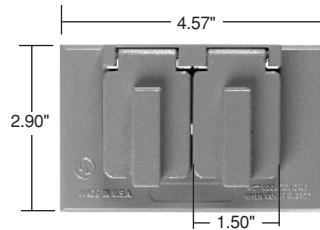

**Horizontal
2 Self-Closing Lids**

**Vertical
1 Self-Closing Lid**

**Horizontal
1 Self-Closing Lid**

Catalog Number	Description	Color	3rd Party Compliance
One Gang			
CA7-GH	Single Receptacle Horizontal – 1 Self-Closing Lid	Gray	•
CA7-GV CA7-BRV CA7-WV	Single Receptacle Vertical – 1 Self-Closing Lid	Gray Bronze White	•
CA8-GH CA8-BRH CA8-WH	Duplex Receptacle Horizontal – 2 Self-Closing Lids	Gray Bronze White	•
CA8-GJ	Oversized Duplex Receptacle Horizontal – 2 Self-Closing Lids Dimensions: H - 4.52", L - 4.58"	Gray	•
CA8-GV CA8-BRV CA8-WV	Duplex Receptacle Vertical – 1 Self-Closing Lid	Gray Bronze White	•
CA8-GVFS CA8-WVFS	Duplex Receptacle Vertical – 1 Self-Closing Lid 4 Screw Mounting	Gray White	•
CA721-G	Power Outlet – 1.625 Diameter Vertical – 1 Self-Closing Lid	Gray	•
CA725-G	Power Outlet – 1.750 Diameter Vertical – 1 Self-Closing Lid	Gray	•
CA723-G	Power Outlet – 2.125 Diameter Vertical – 1 Self-Closing Lid	Gray	•