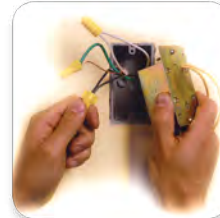

Step One:

Install a junction box where the chime is to be installed.

Step Two:

Wire the transformer as you would any common receptacle.

Step Three:

Drop the transformer in and attach to the junction box. Connect low voltage wires to the chime and mount it directly to the transformer. The transformer works in any standard, single-gang junction box.