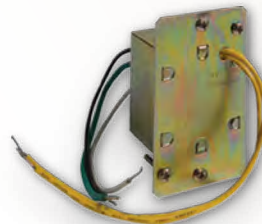

Step One:

Install a junction box where the chime is to be installed.

Step Two:

Wire the transformer as you would any common receptacle.

Step Three:

Drop the transformer in and attach to the junction box. Connect low voltage wires to the chime and mount it directly to the transformer. The transformer works in any standard, single-gang junction box.

Chime Accessories - Transformers

Quick install transformers, built to last.

Not all transformers are equal. In fact, our transformers feature an easy-to-install lock-mount or wall-mount that can reduce installation time by 25%. A second unique feature that provides added reassurance is the thermal cut-off switch designed to shut off the door chime system in the event of excessive temperature.