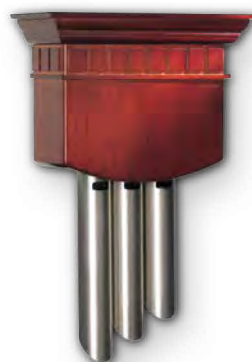

LA310CY

With a fine cherry finish and exquisite sound, the LA310 is perfect for new construction or retrofit installations.

For up to three entrances, eight-note or four-note chime for front door, and separate one-note chime for second and third doors. Can easily replace existing two-note chime without rewiring.

Uses a 16-volt transformer.

Dimensions:

12" x 18 3/4" x 4 7/8"