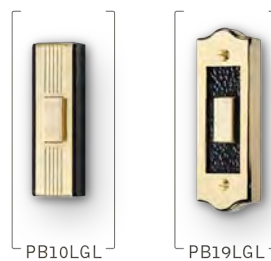

Pushbuttons

Not all door chime pushbuttons are created equal.

From surface mount to flush mount and polished brass to satin nickel and oil-rubbed bronze, this line of pushbuttons is specifically designed to meet your individual style and function needs.

S A T I N N I C K E L

P O L I S H E D B R A S S

B L A C K

P O L I S H E D C H R O M E

O I L - R U B B E D B R O N Z E

A N T I Q U E B R A S S

W H I T E

G O L D