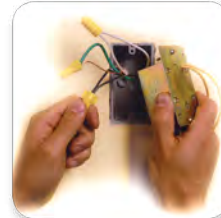

Step One:
Install a junction box where the chime is to be installed.

Step Two:
Wire the transformer as you would any common receptacle.

Step Three:
Drop the transformer in and attach to the junction box. Connect low voltage wires to the chime and mount it directly to the transformer. The transformer works in any standard, single-gang junction box.