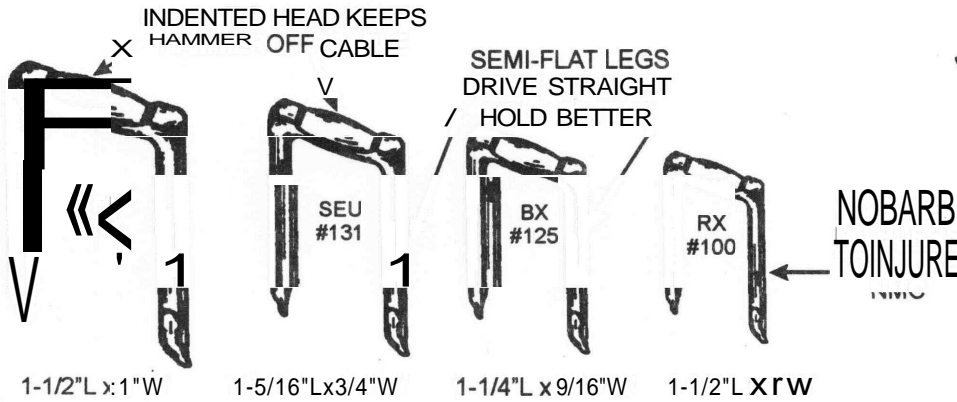

THE LEADER

Nob-Staples®
Cable Staples
 Carbon Steel

STANDARD SHIPPER						
SIZE AND PACK NUMBER	NAED PRODUCT CODE	CABLE SIZE	ITEM NUMBER	CARTON QUANTITY	QUANTITY	APPROX. WEIGHT IN LBS.
100PP5M	09115	NMC 2 COND. 12 & 14 WIRE & 2 Cond. WG	C703736	PLASTIC PAIL	5,000	23
100 PB 5M	09114		C703702	BULK	5,000	23
100P5	09113		C703652	500	10,000	45
100P1	09111		C703603	100	10,000	45
*100 PB 5M EG	59114		C703850	BULK	5,000	23
*100 P5 EG	59113		C703801	500	10,000	45
*100 P1 EG	59111		C703751	100	10,000	45
125PP5M	09215	BX 3 COND. 12 x 10 WIRE	C704122	PLASTIC PAIL	5,000	36
125 PB 5M	09214		C704106	BULK	5,000	36
125 P5	09213		C704029	500	5,000	36
125 P1	09211		C704071	100	5,000	36
*125PB5MEG	59214		C704130	BULK	5,000	36
*125 P5 EG	59213		C704205	500	5,000	36
*125 P1 EG	59211		C704155	100	5,000	36

* ELECTRO GALVANIZED

SERVICE CABLE STAPLES ELECTRO GALVANIZED

SIZE AND PACK NUMBER	NAED PRODUCT CODE	CABLE SIZE	ITEM NUMBER	CARTON QUANTITY	QUANTITY	APPROX. WEIGHT IN LBS.
*131 P1	59310	SEU 6/3	C704254	100	5,000	47
*141 P1	59410	SEU 2/3	C704304	100	5,000	59
*151 P1	59510	SEU 4/0	C704396	100	1,000	39

STANDARD SHIPPER						
SIZE AND PACK NUMBER	NAED PRODUCT CODE	CABLE SIZE	ITEM NUMBER	CARTON QUANTITY	QUANTITY	APPROX. WEIGHT IN LBS.
100PP5M	09115	NMC 2 COND. 12 & 14 WIRE & 2 Cond. WG	C703736	PLASTIC PAIL	5,000	23
100 PB 5M	09114		C703702	BULK	5,000	23
100P5	09113		C703652	500	10,000	45
100P1	09111		C703603	100	10,000	45
*100 PB 5M EG	59114		C703850	BULK	5,000	23
*100 P5 EG	59113		C703801	500	10,000	45
*100 P1 EG	59111		C703751	100	10,000	45
125PP5M	09215	BX 3 COND. 12 x 10 WIRE	C704122	PLASTIC PAIL	5,000	36
125 PB 5M	09214		C704106	BULK	5,000	36
125 P5	09213		C704029	500	5,000	36
125 P1	09211		C704071	100	5,000	36
*125PB5MEG	59214		C704130	BULK	5,000	36
*125 P5 EG	59213		C704205	500	5,000	36
*125 P1 EG	59211		C704155	100	5,000	36