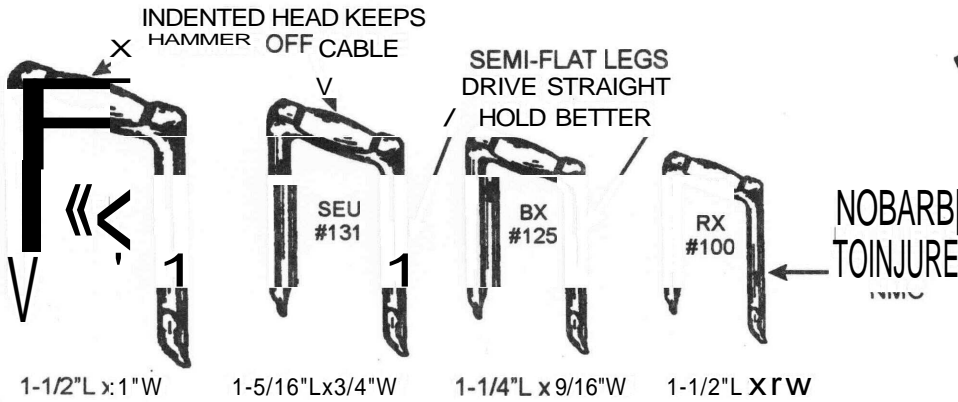

THE LEADER

Nob-Staples®
Cable Staples
 Carbon Steel

					STANDARD SHIPPER	
SIZE AND PACK NUMBER	NAED PRODUCT CODE	CABLE SIZE	ITEM NUMBER	CARTON QUANTITY	QUANTITY	APPROX. WEIGHT IN LBS.
100PP5M	09115	NMC 2 COND. 12 & 14 WIRE & 2 Cond. WG	C703736	PLASTIC PAIL	5,000	23
100 PB 5M	09114		C703702	BULK	5,000	23
100P5	09113		C703652	500	10,000	45
100P1	09111		C703603	100	10,000	45
*100 PB 5M EG	59114		C703850	BULK	5,000	23
*100 P5 EG	59113		C703801	500	10,000	45
*100 P1 EG	59111		C703751	100	10,000	45
125PP5M	09215	BX 3 COND. 12 x 10 WIRE	C704122	PLASTIC PAIL	5,000	36
125 PB 5M	09214		C704106	BULK	5,000	36
125 P5	09213		C704029	500	5,000	36
125 P1	09211		C704071	100	5,000	36
*125PB5MEG	59214		C704130	BULK	5,000	36
*125 P5 EG	59213		C704205	500	5,000	36
*125 P1 EG	59211		C704155	100	5,000	36

* ELECTRO GALVANIZED

SERVICE CABLE STAPLES ELECTRO GALVANIZED

SIZE AND PACK NUMBER	NAED PRODUCT CODE	CABLE SIZE	ITEM NUMBER	CARTON QUANTITY	QUANTITY	APPROX. WEIGHT IN LBS.
*131 P1	59310	SEU 6/3	C704254	100	5,000	47
*141 P1	59410	SEU 2/3	C704304	100	5,000	59
*151 P1	59510	SEU 4/0	C704396	100	1,000	39

						STANDARD SHIPPER
SIZE AND PACK NUMBER	NAED PRODUCT CODE	CABLE SIZE	ITEM NUMBER	CARTON QUANTITY	QUANTITY	APPROX. WEIGHT IN LBS.
100PP5M	09115	NMC 2 COND. 12 & 14 WIRE & 2 Cond. WG	C703736	PLASTIC PAIL	5,000	23
100 PB 5M	09114		C703702	BULK	5,000	23
100P5	09113		C703652	500	10,000	45
100P1	09111		C703603	100	10,000	45
*100 PB 5M EG	59114		C703850	BULK	5,000	23
*100 P5 EG	59113		C703801	500	10,000	45
*100 P1 EG	59111		C703751	100	10,000	45
125PP5M	09215	BX 3 COND. 12 x 10 WIRE	C704122	PLASTIC PAIL	5,000	36
125 PB 5M	09214		C704106	BULK	5,000	36
125 P5	09213		C704029	500	5,000	36
125 P1	09211		C704071	100	5,000	36
*125PB5MEG	59214		C704130	BULK	5,000	36
*125 P5 EG	59213		C704205	500	5,000	36
*125 P1 EG	59211		C704155	100	5,000	36