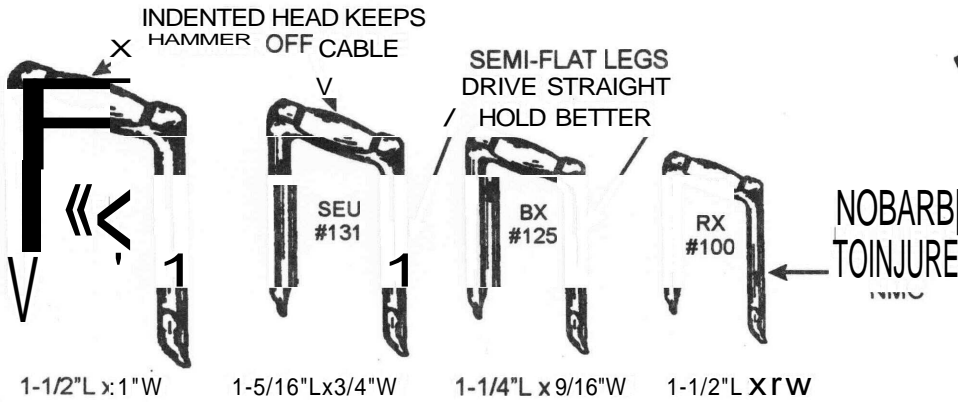

THE LEADER

Nob-Staples®
Cable Staples
 Carbon Steel

					STANDARD SHIPPER	
SIZE AND PACK NUMBER	NAED PRODUCT CODE	CABLE SIZE	ITEM NUMBER	CARTON QUANTITY	QUANTITY	APPROX. WEIGHT IN LBS.
100PP5M	09115	NMC 2 COND. 12 & 14 WIRE & 2 Cond. WG	C703736	PLASTIC PAIL	5,000	23
100 PB 5M	09114		C703702	BULK	5,000	23
100P5	09113		C703652	500	10,000	45
100P1	09111		C703603	100	10,000	45
*100 PB 5M EG	59114		C703850	BULK	5,000	23
*100 P5 EG	59113		C703801	500	10,000	45
*100 P1 EG	59111		C703751	100	10,000	45
125PP5M	09215	BX 3 COND. 12 x 10 WIRE	C704122	PLASTIC PAIL	5,000	36
125 PB 5M	09214		C704106	BULK	5,000	36
125 P5	09213		C704029	500	5,000	36
125 P1	09211		C704071	100	5,000	36
*125PB5MEG	59214		C704130	BULK	5,000	36
*125 P5 EG	59213		C704205	500	5,000	36
*125 P1 EG	59211		C704155	100	5,000	36

* ELECTRO GALVANIZED

SERVICE CABLE STAPLES ELECTRO GALVANIZED

SIZE AND PACK NUMBER	NAED PRODUCT CODE	CABLE SIZE	ITEM NUMBER	CARTON QUANTITY	QUANTITY	APPROX. WEIGHT IN LBS.
*131 P1	59310	SEU 6/3	C704254	100	5,000	47
*141 P1	59410	SEU 2/3	C704304	100	5,000	59
*151 P1	59510	SEU 4/0	C704396	100	1,000	39

STANDARD SHIPPER						
SIZE AND PACK NUMBER	NAED PRODUCT CODE	CABLE SIZE	ITEM NUMBER	CARTON QUANTITY	QUANTITY	APPROX. WEIGHT IN LBS.
100PP5M	09115	NMC 2 COND. 12 & 14 WIRE & 2 Cond. WG	C703736	PLASTIC PAIL	5,000	23
100 PB 5M	09114		C703702	BULK	5,000	23
100P5	09113		C703652	500	10,000	45
100P1	09111		C703603	100	10,000	45
*100 PB 5M EG	59114		C703850	BULK	5,000	23
*100 P5 EG	59113		C703801	500	10,000	45
*100 P1 EG	59111		C703751	100	10,000	45
125PP5M	09215	BX 3 COND. 12 x 10 WIRE	C704122	PLASTIC PAIL	5,000	36
125 PB 5M	09214		C704106	BULK	5,000	36
125 P5	09213		C704029	500	5,000	36
125 P1	09211		C704071	100	5,000	36
*125PB5MEG	59214		C704130	BULK	5,000	36
*125 P5 EG	59213		C704205	500	5,000	36
*125 P1 EG	59211		C704155	100	5,000	36