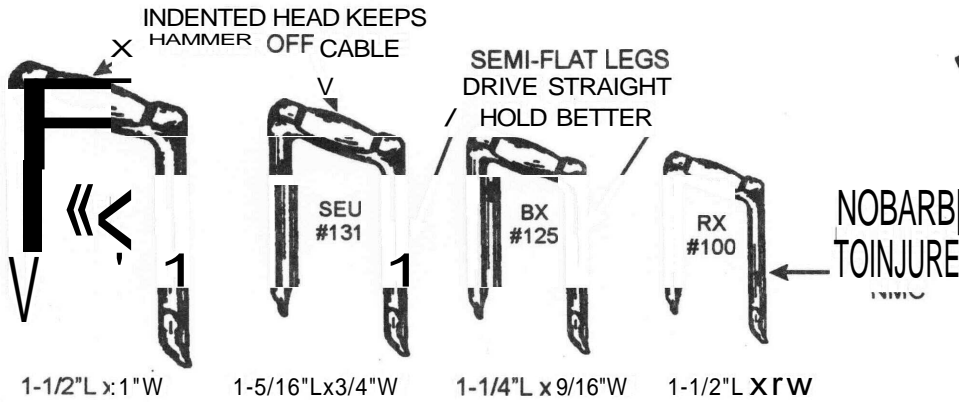

THE LEADER

Nob-Staples®
Cable Staples
 Carbon Steel

						STANDARD SHIPPER
SIZE AND PACK NUMBER	NAED PRODUCT CODE	CABLE SIZE	ITEM NUMBER	CARTON QUANTITY	QUANTITY	APPROX. WEIGHT IN LBS.
100PP5M	09115	NMC 2 COND. 12 & 14 WIRE & 2 Cond. WG	C703736	PLASTIC PAIL	5,000	23
100 PB 5M	09114		C703702	BULK	5,000	23
100P5	09113		C703652	500	10,000	45
100P1	09111		C703603	100	10,000	45
*100 PB 5M EG	59114		C703850	BULK	5,000	23
*100 P5 EG	59113		C703801	500	10,000	45
*100 P1 EG	59111		C703751	100	10,000	45
125PP5M	09215	BX 3 COND. 12 x 10 WIRE	C704122	PLASTIC PAIL	5,000	36
125 PB 5M	09214		C704106	BULK	5,000	36
125 P5	09213		C704029	500	5,000	36
125 P1	09211		C704071	100	5,000	36
*125PB5MEG	59214		C704130	BULK	5,000	36
*125 P5 EG	59213		C704205	500	5,000	36
*125 P1 EG	59211		C704155	100	5,000	36

* ELECTRO GALVANIZED

SERVICE CABLE STAPLES ELECTRO GALVANIZED

SIZE AND PACK NUMBER	NAED PRODUCT CODE	CABLE SIZE	ITEM NUMBER	CARTON QUANTITY	QUANTITY	APPROX. WEIGHT IN LBS.
*131 P1	59310	SEU 6/3	C704254	100	5,000	47
*141 P1	59410	SEU 2/3	C704304	100	5,000	59
*151 P1	59510	SEU 4/0	C704396	100	1,000	39

					STANDARD SHIPPER	
SIZE AND PACK NUMBER	NAED PRODUCT CODE	CABLE SIZE	ITEM NUMBER	CARTON QUANTITY	QUANTITY	APPROX. WEIGHT IN LBS.
100PP5M	09115	NMC 2 COND. 12 & 14 WIRE & 2 Cond. WG	C703736	PLASTIC PAIL	5,000	23
100 PB 5M	09114		C703702	BULK	5,000	23
100P5	09113		C703652	500	10,000	45
100P1	09111		C703603	100	10,000	45
*100 PB 5M EG	59114		C703850	BULK	5,000	23
*100 P5 EG	59113		C703801	500	10,000	45
*100 P1 EG	59111		C703751	100	10,000	45
125PP5M	09215	BX 3 COND. 12 x 10 WIRE	C704122	PLASTIC PAIL	5,000	36
125 PB 5M	09214		C704106	BULK	5,000	36
125 P5	09213		C704029	500	5,000	36
125 P1	09211		C704071	100	5,000	36
*125PB5MEG	59214		C704130	BULK	5,000	36
*125 P5 EG	59213		C704205	500	5,000	36
*125 P1 EG	59211		C704155	100	5,000	36