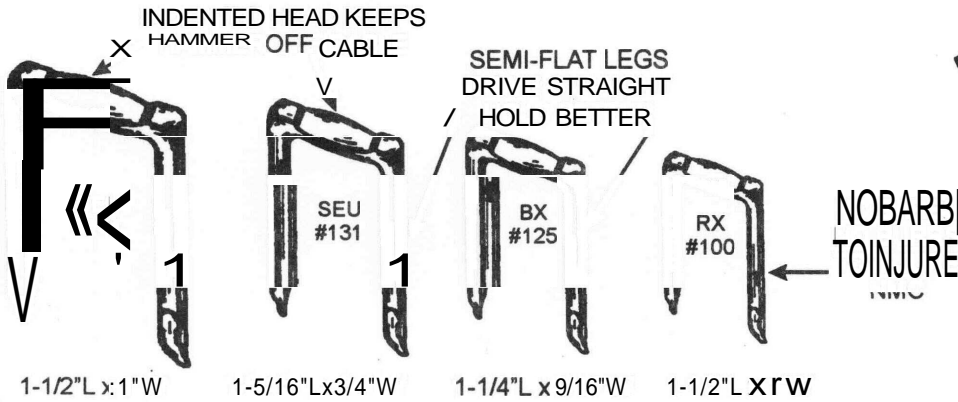

THE LEADER

Nob-Staples®
Cable Staples
Carbon Steel

					STANDARD SHIPPER	
SIZE AND PACK NUMBER	NAED PRODUCT CODE	CABLE SIZE	ITEM NUMBER	CARTON QUANTITY	QUANTITY	APPROX. WEIGHT IN LBS.
100PP5M	09115	NMC 2 COND. 12 & 14 WIRE & 2 Cond. WG	C703736	PLASTIC PAIL	5,000	23
100 PB 5M	09114		C703702	BULK	5,000	23
100P5	09113		C703652	500	10,000	45
100P1	09111		C703603	100	10,000	45
*100 PB 5M EG	59114		C703850	BULK	5,000	23
*100 P5 EG	59113		C703801	500	10,000	45
*100 P1 EG	59111		C703751	100	10,000	45
125PP5M	09215	BX 3 COND. 12 x 10 WIRE	C704122	PLASTIC PAIL	5,000	36
125 PB 5M	09214		C704106	BULK	5,000	36
125 P5	09213		C704029	500	5,000	36
125 P1	09211		C704071	100	5,000	36
*125PB5MEG	59214		C704130	BULK	5,000	36
*125 P5 EG	59213		C704205	500	5,000	36
*125 P1 EG	59211		C704155	100	5,000	36

* ELECTRO GALVANIZED

SERVICE CABLE STAPLES ELECTRO GALVANIZED

SIZE AND PACK NUMBER	NAED PRODUCT CODE	CABLE SIZE	ITEM NUMBER	CARTON QUANTITY	QUANTITY	APPROX. WEIGHT IN LBS.
*131 P1	59310	SEU 6/3	C704254	100	5,000	47
*141 P1	59410	SEU 2/3	C704304	100	5,000	59
*151 P1	59510	SEU 4/0	C704396	100	1,000	39

W.V.V. CROSS, INC.

39 Webster Street. PO Box 365, Jaffrey, NH 03452-0365
Telephone: (603)532-8332 FAX: (603) 532-8336
Customer Service: (800)992-0314

STAPLES FOR PROFESSIONALS.