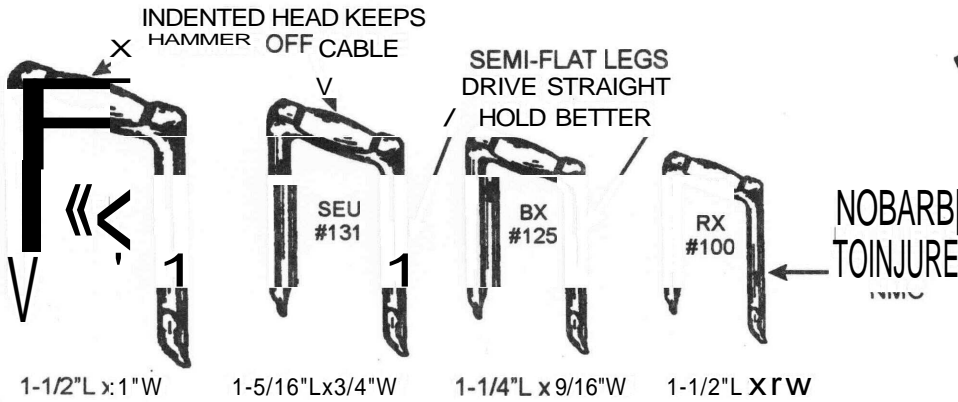

# THE LEADER

**Nob-Staples®**  
Cable Staples  
Carbon Steel

					STANDARD SHIPPER	
SIZE AND PACK NUMBER	NAED PRODUCT CODE	CABLE SIZE	ITEM NUMBER	CARTON QUANTITY	QUANTITY	APPROX. WEIGHT IN LBS.
100PP5M	09115	NMC 2 COND. 12 & 14 WIRE & 2 Cond. WG	C703736	PLASTIC PAIL	5,000	23
100 PB 5M	09114		C703702	BULK	5,000	23
100P5	09113		C703652	500	10,000	45
100P1	09111		C703603	100	10,000	45
*100 PB 5M EG	59114		C703850	BULK	5,000	23
*100 P5 EG	59113		C703801	500	10,000	45
*100 P1 EG	59111		C703751	100	10,000	45
125PP5M	09215	BX 3 COND. 12 x 10 WIRE	C704122	PLASTIC PAIL	5,000	36
125 PB 5M	09214		C704106	BULK	5,000	36
125 P5	09213		C704029	500	5,000	36
125 P1	09211		C704071	100	5,000	36
*125PB5MEG	59214		C704130	BULK	5,000	36
*125 P5 EG	59213		C704205	500	5,000	36
*125 P1 EG	59211		C704155	100	5,000	36

## SERVICE CABLE STAPLES ELECTRO GALVANIZED

SIZE AND PACK NUMBER	NAED PRODUCT CODE	CABLE SIZE	ITEM NUMBER	CARTON QUANTITY	QUANTITY	APPROX. WEIGHT IN LBS.
*131 P1	59310	SEU 6/3	C704254	100	5,000	47
*141 P1	59410	SEU 2/3	C704304	100	5,000	59
*151 P1	59510	SEU 4/0	C704396	100	1,000	39

# THE LEADER

**Nob-Staples®**  
**Cable Staples**  
 Carbon Steel

STANDARD SHIPPER						
SIZE AND PACK NUMBER	NAED PRODUCT CODE	CABLE SIZE	ITEM NUMBER	CARTON QUANTITY	QUANTITY	APPROX. WEIGHT IN LBS.
100PP5M	09115	NMC 2 COND. 12 & 14 WIRE & 2 Cond. WG	C703736	PLASTIC PAIL	5,000	23
100 PB 5M	09114		C703702	BULK	5,000	23
100P5	09113		C703652	500	10,000	45
100P1	09111		C703603	100	10,000	45
*100 PB 5M EG	59114		C703850	BULK	5,000	23
*100 P5 EG	59113		C703801	500	10,000	45
*100 P1 EG	59111		C703751	100	10,000	45
125PP5M	09215	BX 3 COND. 12 x 10 WIRE	C704122	PLASTIC PAIL	5,000	36
125 PB 5M	09214		C704106	BULK	5,000	36
125 P5	09213		C704029	500	5,000	36
125 P1	09211		C704071	100	5,000	36
*125PB5MEG	59214		C704130	BULK	5,000	36
*125 P5 EG	59213		C704205	500	5,000	36
*125 P1 EG	59211		C704155	100	5,000	36