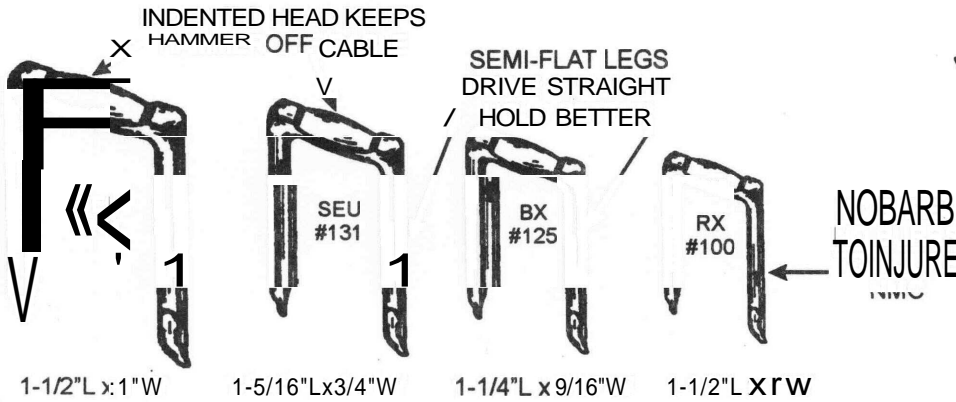

# THE LEADER

**Nob-Staples®**  
Cable Staples  
Carbon Steel

					STANDARD SHIPPER	
SIZE AND PACK NUMBER	NAED PRODUCT CODE	CABLE SIZE	ITEM NUMBER	CARTON QUANTITY	QUANTITY	APPROX. WEIGHT IN LBS.
100PP5M	09115	NMC 2 COND. 12 & 14 WIRE & 2 Cond. WG	C703736	PLASTIC PAIL	5,000	23
100 PB 5M	09114		C703702	BULK	5,000	23
100P5	09113		C703652	500	10,000	45
100P1	09111		C703603	100	10,000	45
*100 PB 5M EG	59114		C703850	BULK	5,000	23
*100 P5 EG	59113		C703801	500	10,000	45
*100 P1 EG	59111		C703751	100	10,000	45
125PP5M	09215	BX 3 COND. 12 x 10 WIRE	C704122	PLASTIC PAIL	5,000	36
125 PB 5M	09214		C704106	BULK	5,000	36
125 P5	09213		C704029	500	5,000	36
125 P1	09211		C704071	100	5,000	36
*125PB5MEG	59214		C704130	BULK	5,000	36
*125 P5 EG	59213		C704205	500	5,000	36
*125 P1 EG	59211		C704155	100	5,000	36

## SERVICE CABLE STAPLES ELECTRO GALVANIZED

SIZE AND PACK NUMBER	NAED PRODUCT CODE	CABLE SIZE	ITEM NUMBER	CARTON QUANTITY	QUANTITY	APPROX. WEIGHT IN LBS.
*131 P1	59310	SEU 6/3	C704254	100	5,000	47
*141 P1	59410	SEU 2/3	C704304	100	5,000	59
*151 P1	59510	SEU 4/0	C704396	100	1,000	39

# THE LEADER

**Nob-Staples®**  
**Cable Staples**  
 Carbon Steel

STANDARD SHIPPER						
SIZE AND PACK NUMBER	NAED PRODUCT CODE	CABLE SIZE	ITEM NUMBER	CARTON QUANTITY	QUANTITY	APPROX. WEIGHT IN LBS.
100PP5M	09115	NMC 2 COND. 12 & 14 WIRE & 2 Cond. WG	C703736	PLASTIC PAIL	5,000	23
100 PB 5M	09114		C703702	BULK	5,000	23
100P5	09113		C703652	500	10,000	45
100P1	09111		C703603	100	10,000	45
*100 PB 5M EG	59114		C703850	BULK	5,000	23
*100 P5 EG	59113		C703801	500	10,000	45
*100 P1 EG	59111		C703751	100	10,000	45
125PP5M	09215	BX 3 COND. 12 x 10 WIRE	C704122	PLASTIC PAIL	5,000	36
125 PB 5M	09214		C704106	BULK	5,000	36
125 P5	09213		C704029	500	5,000	36
125 P1	09211		C704071	100	5,000	36
*125PB5MEG	59214		C704130	BULK	5,000	36
*125 P5 EG	59213		C704205	500	5,000	36
*125 P1 EG	59211		C704155	100	5,000	36