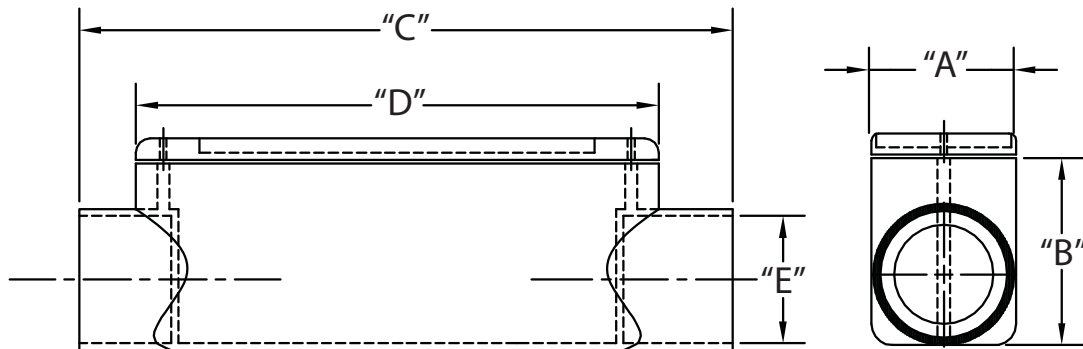

## Conduit Bodies - Type C

1/2" THROUGH 2"

2-1/2" THROUGH 4"

Part Number	Trade Size	Carton Quantity	"A"	"B"	"C"	"D"	"E"	Volume Cu. In.	3-Wire Fill
5133101	1/2	25	1.938	1.500	4.625	4.000	.875	4.3	#6 or smaller
5133102	3/4	15	1.500	1.688	5.375	4.625	1.063	6.5	#6 or smaller
5133103	1	10	1.750	2.000	6.563	5.375	1.313	11.8	#6 or smaller
5133104	1-1/4	10	2.500	2.500	8.188	7.188	1.688	25.0	XHHW #1
5133105	1-1/2	10	2.625	2.813	9.250	8.000	1.938	36.5	XHHW #2/0
5133106	2	5	3.125	3.375	10.375	9.500	2.375	63.5	XHHW #4/0
5133108	2-1/2	5	4.625	4.625	19.000	12.875	2.875	198.0	XHHW 500 MCM
5133107	3	5	4.625	4.625	19.000	12.875	3.500	198.0	XHHW 500 MCM
5133110	3-1/2	4	5.563	5.563	20.375	13.750	4.000	305.0	XHHW 500 MCM
5133109	4	4	4.000	5.563	20.188	13.875	4.500	305.0	XHHW 500 MCM

Dimensions are nominal