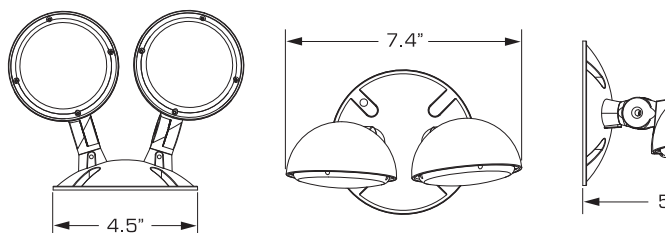

CORS

Single Remote Carton Weight: 1 lbs.
Master Carton Quantity: 20 each