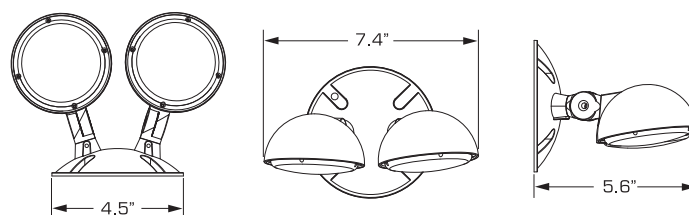

CORD

Double Remote Carton Weight: 1.2 lbs.
Master Carton Quantity: 20 each