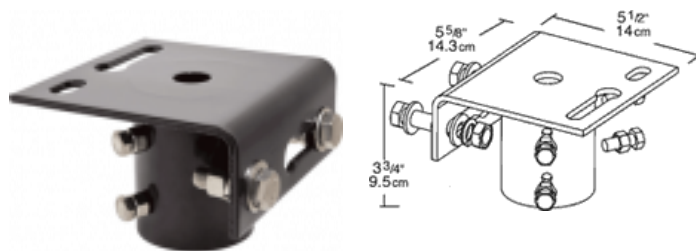

BSF

Heavy duty brackets support our heaviest flood lights.

Color: Finish

Weight: 4.5 lbs

Technical Specifications

Adapter:

2 3/8" slip fitter adapter.

EPA Maximum Capacity:

0.2

Max Weight:

40 lbs.

Patents:

RAB sensor and fixture designs are protected under U.S. and International Intellectual Property laws.

BSF

Heavy duty brackets support our heaviest flood lights.

Color: Finish

Weight: 4.5 lbs

Technical Specifications

Adapter:

2 3/8" slip fitter adapter.

EPA Maximum Capacity:

0.2

Max Weight:

40 lbs.