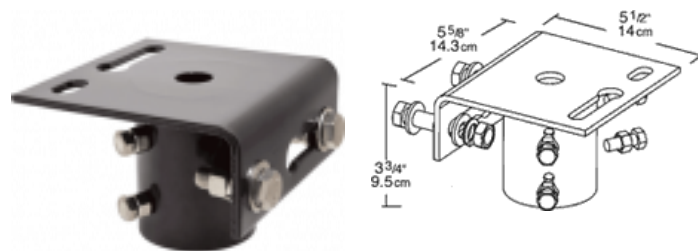

BSF

Heavy duty brackets support our heaviest flood lights.

Color: Finish

Weight: 4.5 lbs

Technical Specifications

Adapter:

2 3/8" slip fitter adapter.

EPA Maximum Capacity:

0.2

Max Weight:

40 lbs.

Patents:

RAB sensor and fixture designs are protected under U.S. and International Intellectual Property laws.

BSF

Heavy duty brackets support our heaviest flood lights.

Color: Finish

Weight: 4.5 lbs

Technical Specifications

Adapter:

2 3/8" slip fitter adapter.

EPA Maximum Capacity:

0.2

Max Weight:

40 lbs.