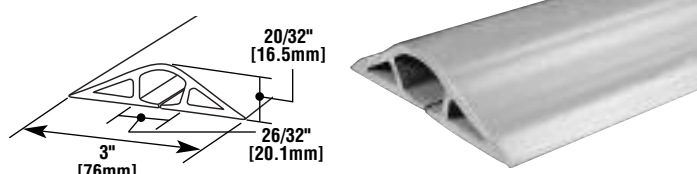

1400 Series

Accepts up to 1/2" cable diameter.