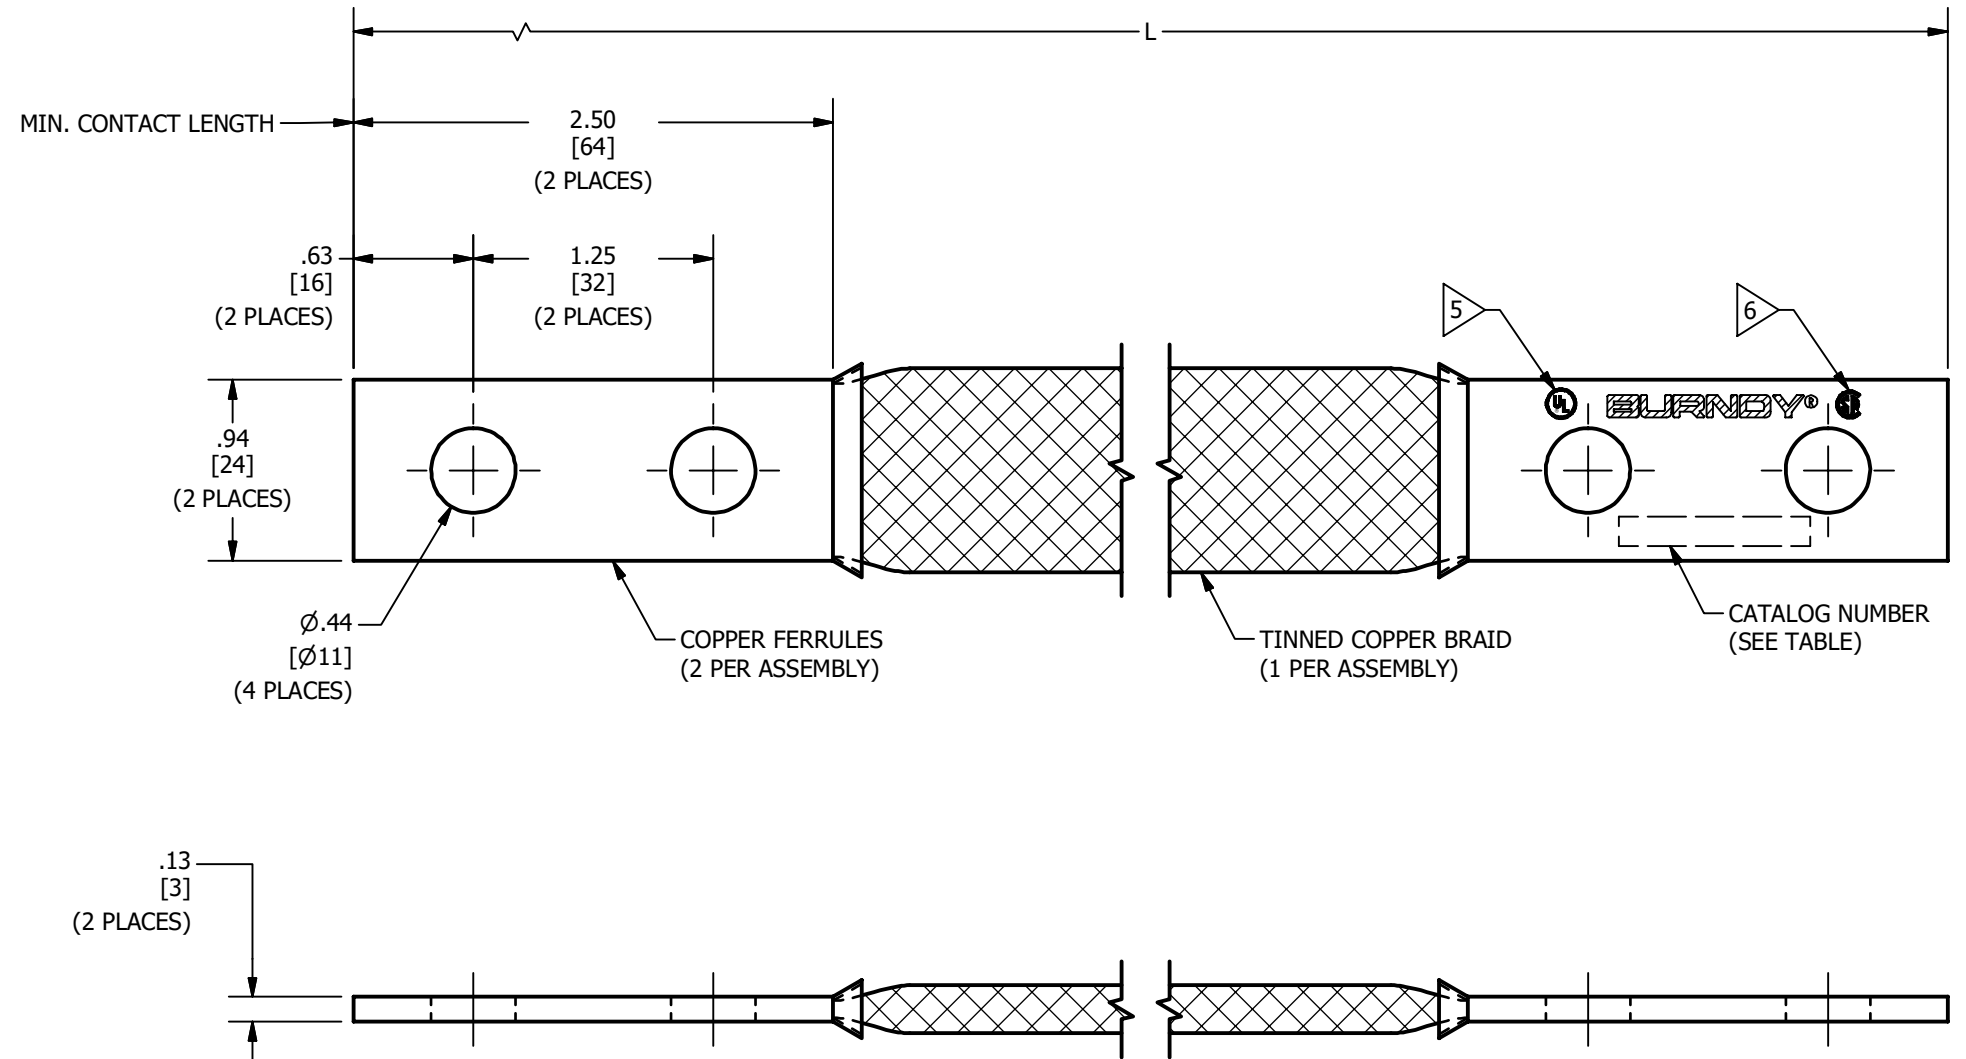

CATALOG NUMBER	ITEM NUMBER	L
BD6	10030769	6.00 [152]
BD7	332106	7.00 [178]
BD8	332055	8.00 [203]
BD9	25014541	9.00 [229]
BD9D50	33208V	9.50 [241]
BD10	332125	10.00 [254]
BD11	10044899	11.00 [279]
BD11D50	504000	11.50 [292]
BD12	332145	12.00 [305]
BD13	33284N	13.00 [330]
BD13D50	10044900	13.50 [343]
BD14	3320UT	14.00 [356]
BD15	3320KH	15.00 [381]
BD16	33264J	16.00 [406]
BD17	10044901	17.00 [432]
BD17D50	10044902	17.50 [445]
BD18	332160	18.00 [457]
BD18D48	50141771	18.48 [469]
BD19	10044903	19.00 [483]
BD20	33264D	20.00 [508]
BD21	10044904	21.00 [533]
BD22	10044905	22.00 [559]
BD23	10044906	23.00 [584]
BD24	332175	24.00 [610]
BD26	3320TN	26.00 [660]
BD27	10044907	27.00 [686]
BD28	10044908	28.00 [711]
BD28D50	10044909	28.50 [724]
BD29	10044910	29.00 [737]
BD30	33279V	30.00 [762]
BD31	503727	31.00 [787]
BD32	10044911	32.00 [813]
BD34	33211N	34.00 [864]
BD36	33296L	36.00 [914]
BD40	10044912	40.00 [1016]

REV	DATE	DESCRIPTION	ECO	BY	C'H.K.
D	08/17/2023	REDRAWN IN INVENTOR AND ITEM NUMBERS UPDATED	230814032546	PB	RG

NOTES:

- APPROXIMATE AMP. RATING: 190 INDOOR, 225 OUTDOOR. THIS RATING MAY VARY WITH AMBIENT CONDITIONS, ORIENTATION OF THE BRAID AND OTHER SERVICE CONDITIONS.
- DIMENSIONS IN BRACKETS [] ARE IN MILLIMETERS ROUNDED OFF TO THE NEAREST MILLIMETER, UNLESS OTHERWISE SPECIFIED AND ARE FOR REFERENCE ONLY.