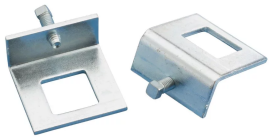

STRUT BEAM CLAMP WITH BOLT, WINDOW SHAPE, EG, A, CC STRUT

CATALOG NUMBER

BC16A000EG

FEATURES

Complete with bolt

Requires installation in pairs

PRODUCT ATTRIBUTES

Material: Steel

Finish: Electrogalvanized

Strut Type: A (1 5/8" x 1 5/8");CC (1 5/8" x 1 5/8")

A: 3 1/2"

B: 3 1/2"

C: 1 3/4"

Static Load (F): 740lb

DIAGRAMS

WARNING

BC16A000EG

FEATURES

Complete with bolt

Requires installation in pairs

PRODUCT ATTRIBUTES

Material: Steel

Finish: Electrogalvanized

Strut Type: A (1 5/8" x 1 5/8");CC (1 5/8" x 1 5/8")