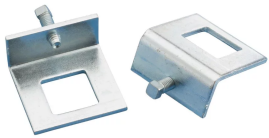

STRUT BEAM CLAMP WITH BOLT, WINDOW SHAPE, EG, A, CC STRUT

CATALOG NUMBER

BC16A000EG

FEATURES

Complete with bolt

Requires installation in pairs

PRODUCT ATTRIBUTES

Material: Steel

CATALOG NUMBER

BC16A000EG

FEATURES

Complete with bolt

Requires installation in pairs

PRODUCT ATTRIBUTES

Material: Steel

Finish: Electrogalvanized