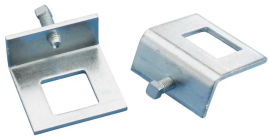

STRUT BEAM CLAMP WITH BOLT, WINDOW SHAPE, EG, A, CC STRUT

CATALOG NUMBER

BC16A000EG

FEATURES

Complete with bolt

Requires installation in pairs

PRODUCT ATTRIBUTES

Material: Steel

Shanghai:
+ 86 21 2412 1618/19
Sydney:
+61 2 9751 8500

Our powerful portfolio of brands:
nVent.com CADDY ERICO HOFFMAN RAYCHEM SCHROFF
TRACER

STRUT BEAM CLAMP WITH BOLT, WINDOW SHAPE, EG, A, CC STRUT

CATALOG NUMBER

BC16A000EG

FEATURES

Complete with bolt

Requires installation in pairs

PRODUCT ATTRIBUTES

Material: Steel

Finish: Electrogalvanized

Strut Type: A (1 5/8" x 1 5/8");CC (1 5/8" x 1 5/8")