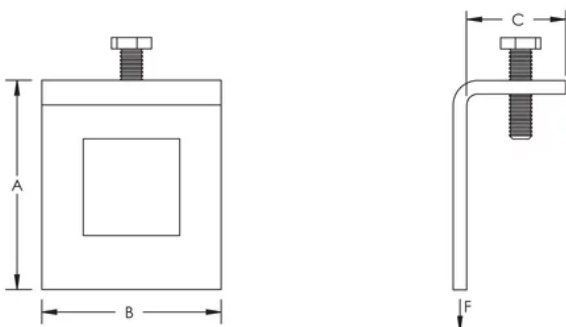

STRUT BEAM CLAMP WITH BOLT, WINDOW SHAPE, EG, A, CC STRUT

CATALOG NUMBER

BC16A000EG

FEATURES

Complete with bolt

Requires installation in pairs

PRODUCT ATTRIBUTES

Material: Steel

Finish: Electrogalvanized

Strut Type: A (1 5/8" x 1 5/8");CC (1 5/8" x 1 5/8")

A: 3 1/2"

B: 3 1/2"

C: 1 3/4"

Static Load (F): 740lb

DIAGRAMS

WARNING