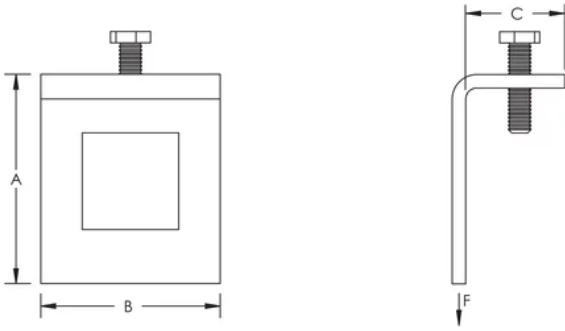

STRUT BEAM CLAMP WITH BOLT, WINDOW SHAPE, EG, A, CC STRUT

CATALOG NUMBER

BC16A000EG

FEATURES

Complete with bolt

Requires installation in pairs

PRODUCT ATTRIBUTES

Material: Steel

Finish: Electrogalvanized

Strut Type: A (1 5/8" x 1 5/8");CC (1 5/8" x 1 5/8")

A: 3 1/2"

B: 3 1/2"

C: 1 3/4"

Static Load (F): 740lb

DIAGRAMS

WARNING