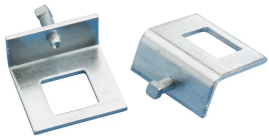

STRUT BEAM CLAMP WITH BOLT, WINDOW SHAPE, EG, A, CC STRUT

CATALOG NUMBER

BC16A000EG

FEATURES

Complete with bolt

Requires installation in pairs

PRODUCT ATTRIBUTES

Material: Steel

Finish: Electrogalvanized

Strut Type: A (1 5/8" x 1 5/8");CC (1 5/8" x 1 5/8")

A: 3 1/2"

B: 3 1/2"

C: 1 3/4"

Static Load (F): 740lb

DIAGRAMS

WARNING

CATALOG NUMBER

BC16A000EG

FEATURES

Complete with bolt

Requires installation in pairs

PRODUCT ATTRIBUTES

Material: Steel

Finish: Electrogalvanized