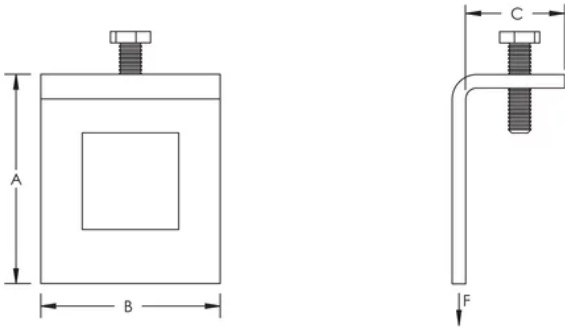

STRUT BEAM CLAMP WITH BOLT, WINDOW SHAPE, EG, A, CC STRUT

CATALOG NUMBER

BC16A000EG

FEATURES

Complete with bolt

Requires installation in pairs

PRODUCT ATTRIBUTES

Material: Steel

Strut Type: A (1 5/8" x 1 5/8");CC (1 5/8" x 1 5/8")

A: 3 1/2"

B: 3 1/2"

C: 1 3/4"

Static Load (F): 740lb

DIAGRAMS

WARNING

nVent products shall be installed and used only as indicated in nVent's product instruction sheets and training materials. Instruction sheets are available at www.nvent.com and from your nVent customer service representative. Improper installation, misuse, misapplication or other failure to completely follow nVent's instructions and warnings may cause product malfunction, property damage, serious bodily injury and death and/or void your warranty.