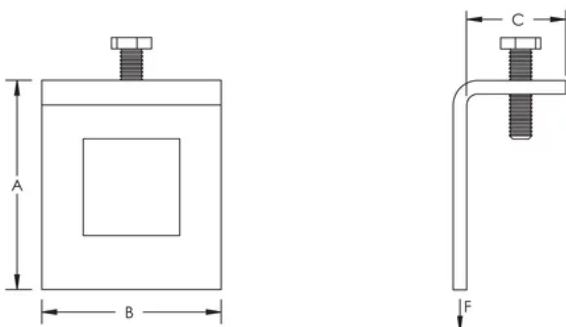

STRUT BEAM CLAMP WITH BOLT, WINDOW SHAPE, EG, A, CC STRUT

CATALOG NUMBER

BC16A000EG

FEATURES

Complete with bolt

Requires installation in pairs

PRODUCT ATTRIBUTES

Material: Steel

Finish: Electrogalvanized

Strut Type: A (1 5/8" x 1 5/8");CC (1 5/8" x 1 5/8")

A: 3 1/2"

B: 3 1/2"

C: 1 3/4"

Static Load (F): 740lb

DIAGRAMS