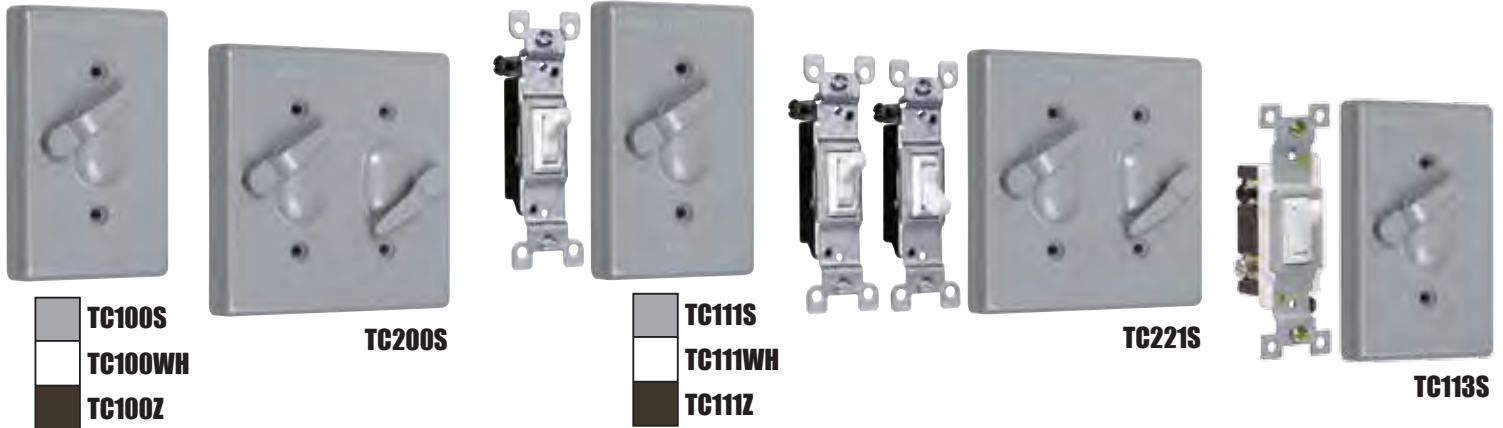

METAL FLAT COVERS

• Superior Commercial Quality Die Cast Metal Toggle Covers and Steel Blank Covers

• Premium Powdercoat Finish

• Includes Gasket , Mounting Hardware and Installation instructions

•  LISTED & 2011 NEC® Compliant

•  3R Compliant

| TAYMAC ITEM # | UPC NUMBER | DESCRIPTION | COLOR | SHELF PACK | SHELF PACK WEIGHT (LBS) |
|--|-----------------|--|--------|------------|-------------------------|
| Toggle Covers and Toggle Cover Kits | | | | | |
| TC100S | 0-92326-11207-9 | Toggle Cover | Gray | 10 | 4 |
| TC100WH | 0-92326-11319-9 | Toggle Cover | White | 10 | 4 |
| TC100Z | 0-92326-11423-3 | Toggle Cover | Bronze | 10 | 4 |
| TC200S | 0-92326-11208-6 | 2-Gang Toggle Cover | Gray | 5 | 3 |
| TC111S | 0-92326-11102-7 | Toggle Cover and Single Pole Switch | Gray | 6 | 2.19 |
| TC111WH | 0-92326-11315-1 | Toggle Cover and Single Pole Switch | White | 6 | 2.19 |
| TC111Z | 0-92326-11453-0 | Toggle Cover and Single Pole Switch | Bronze | 6 | 2.19 |
| TC113S | 0-92326-11422-6 | Toggle Cover and 3 Way Switch | Gray | 6 | 2.14 |
| TC221S | 0-92326-11103-4 | 2-Gang Toggle Cover and Single Pole Switches | Gray | 4 | 2.95 |
| Blank Covers | | | | | |
| BC100S | 0-92326-11001-3 | 1-Gang Blank Cover | Gray | 20 | 3.35 |
| BC100Z | 0-92326-11002-0 | 1-Gang Blank Cover | Bronze | 20 | 3.35 |
| BC100WH | 0-92326-11211-6 | 1-Gang Blank Cover | White | 20 | 3.35 |
| BC200S | 0-92326-11004-4 | 2-Gang Blank Cover | Gray | 20 | 5.77 |
| BC200Z | 0-92326-11278-9 | 2-Gang Blank Cover | Bronze | 20 | 5.56 |
| BC200WH | 0-92326-11279-6 | 2-Gang Blank Cover | White | 20 | 5.56 |
| BC400S | 0-92326-11260-4 | 3-Gang Blank Cover | Gray | 5 | 3.69 |
| BC300S | 0-92326-11005-1 | Round Blank Cover | Gray | 20 | 5.53 |