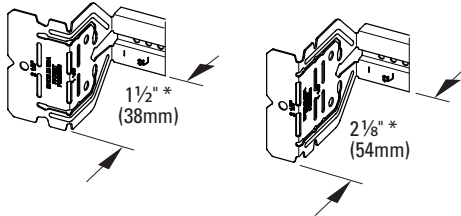

Bend flange as shown for 1 1/2" and 2 1/8" box depths:

Cut and bend flange as shown for 2 1/2" and 2 13/16" box depths: