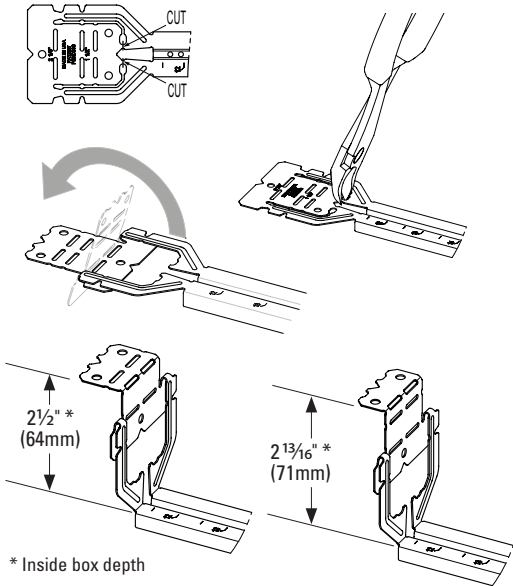

Telescoping Bracket & Box Mounting Clip

UPC Part #	Catalog #	Description	W (in)	W (mm)	Box Qty.
79903863001	BB2-16T	Telescoping Bracket	11" - 18"	280 - 450	50
79903863002	BB2-24T	Telescoping Bracket	15 1/2" - 26"	390 - 660	50
79903863003	BB2TSC	Box Mounting Clip	--	--	100

Bend flange as shown for 1 1/2" and 2 1/8" box depths:

Cut and bend flange as shown for 2 1/2" and 2 13/16" box depths:

When BB2-16T or BB2-24T is used on metal studs in Canada, at least one (1) listed Box Stabilizer must be installed on the electrical box closest to the center of the bracket to maintain cUL listing.

Recommended Box Stabilizers

Catalog #	Metal Stud Size
BB12	2 1/2" - 4"
BB12-6	6"
BF1-40	1 1/2"
BF1-56	3 1/2"
BF1-64	4"
BF1-96	6"

Eaton
1000 Eaton Boulevard
Cleveland, OH 44122
United States
Eaton.com

© 2015 Eaton
All Rights Reserved
Printed in USA
Publication No. FIS-174
July 2015