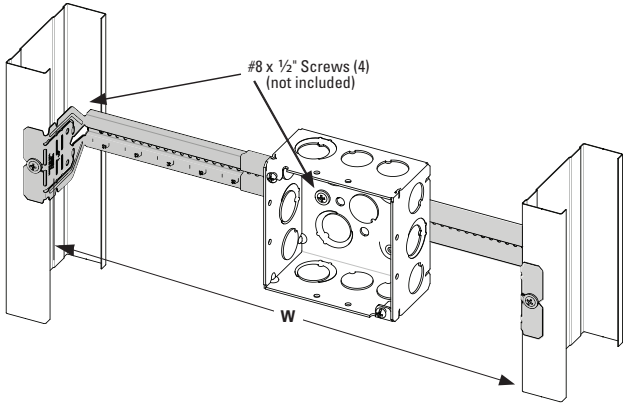

Telescoping Bracket & Box Mounting Clip

UPC Part #	Catalog #	Description	W (in)	W (mm)	Box Qty.
79903863001	BB2-16T	Telescoping Bracket	11" - 18"	280 - 450	50
79903863002	BB2-24T	Telescoping Bracket	15 1/2" - 26"	390 - 660	50
79903863003	BB2TSC	Box Mounting Clip	--	--	100

Bend flange as shown for 1 1/2" and 2 1/8" box depths:

Cut and bend flange as shown for 2 1/2" and 2 13/16" box depths:

When BB2-16T or BB2-24T is used on metal studs in Canada, at least one (1) listed Box Stabilizer must be installed on the electrical box closest to the center of the bracket to maintain cUL listing.

Recommended Box Stabilizers

Catalog #	Metal Stud Size
BB12	2 1/2" - 4"
BB12-6	6"
BF1-40	1 1/2"
BF1-56	3 1/2"
BF1-64	4"
BF1-96	6"

Eaton
1000 Eaton Boulevard
Cleveland, OH 44122
United States
Eaton.com

© 2015 Eaton
All Rights Reserved
Printed in USA
Publication No. FIS-174
July 2015