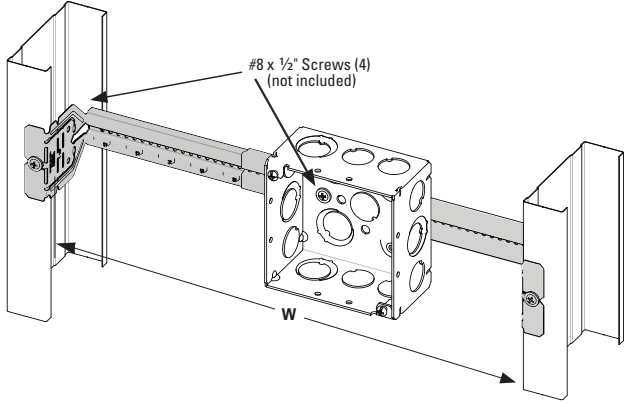

Telescoping Bracket & Box Mounting Clip

UPC Part #	Catalog #	Description	W (in)	W (mm)	Box Qty.
79903863001	BB2-16T	Telescoping Bracket	11" - 18"	280 - 450	50
79903863002	BB2-24T	Telescoping Bracket	15 1/2" - 26"	390 - 660	50
79903863003	BB2TSC	Box Mounting Clip	--	--	100

Bend flange as shown for 1 1/2" and 2 1/8" box depths:

Cut and bend flange as shown for 2 1/2" and 2 13/16" box depths:

When BB2-16T or BB2-24T is used on metal studs in Canada, at least one (1) listed Box Stabilizer must be installed on the electrical box closest to the center of the bracket to maintain cUL listing.