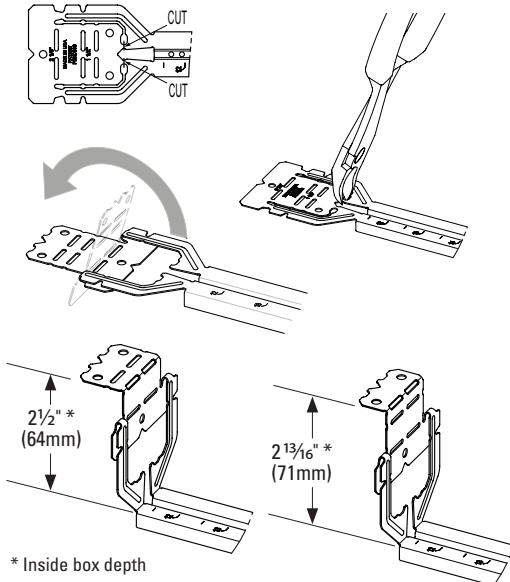

# Telescoping Bracket & Box Mounting Clip

UPC Part #	Catalog #	Description	W (in)	W (mm)	Box Qty.
79903863001	BB2-16T	Telescoping Bracket	11" - 18"	280 - 450	50
79903863002	BB2-24T	Telescoping Bracket	15 1/2" - 26"	390 - 660	50
79903863003	BB2TSC	Box Mounting Clip	--	--	100

Bend flange as shown for 1 1/2" and 2 1/8" box depths:

Cut and bend flange as shown for 2 1/2" and 2 13/16" box depths:

When BB2-16T or BB2-24T is used on metal studs in Canada, at least one (1) listed Box Stabilizer must be installed on the electrical box closest to the center of the bracket to maintain cUL listing.