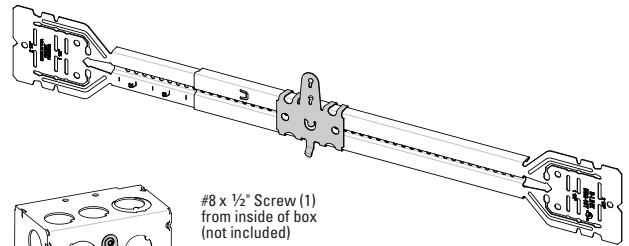

# Telescoping Bracket & Box Mounting Clip

UPC Part #	Catalog #	Description	W (in)	W (mm)	Box Qty.
79903863001	BB2-16T	Telescoping Bracket	11" - 18"	280 - 450	50
79903863002	BB2-24T	Telescoping Bracket	15 1/2" - 26"	390 - 660	50
79903863003	BB2TSC	Box Mounting Clip	--	--	100

Bend flange as shown for 1 1/2" and 2 1/8" box depths:

Cut and bend flange as shown for 2 1/2" and 2 13/16" box depths:

When BB2-16T or BB2-24T is used on metal studs in Canada, at least one (1) listed Box Stabilizer must be installed on the electrical box closest to the center of the bracket to maintain cUL listing.

### Recommended Box Stabilizers

Catalog #	Metal Stud Size
BB12	2 1/2" - 4"
BB12-6	6"
BF1-40	1 1/2"
BF1-56	3 1/2"
BF1-64	4"
BF1-96	6"

**Eaton**  
1000 Eaton Boulevard  
Cleveland, OH 44122  
United States  
Eaton.com