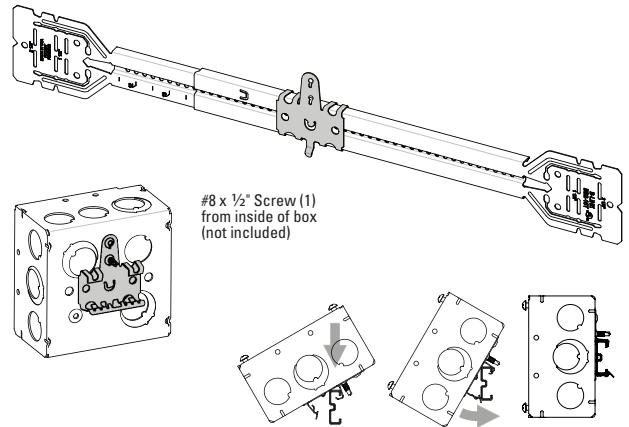

# Telescoping Bracket & Box Mounting Clip

UPC Part #	Catalog #	Description	W (in)	W (mm)	Box Qty.
79903863001	BB2-16T	Telescoping Bracket	11" - 18"	280 - 450	50
79903863002	BB2-24T	Telescoping Bracket	15 1/2" - 26"	390 - 660	50
79903863003	BB2TSC	Box Mounting Clip	--	--	100

Bend flange as shown for 1 1/2" and 2 1/8" box depths:

Cut and bend flange as shown for 2 1/2" and 2 13/16" box depths:

When BB2-16T or BB2-24T is used on metal studs in Canada, at least one (1) listed Box Stabilizer must be installed on the electrical box closest to the center of the bracket to maintain cUL listing.