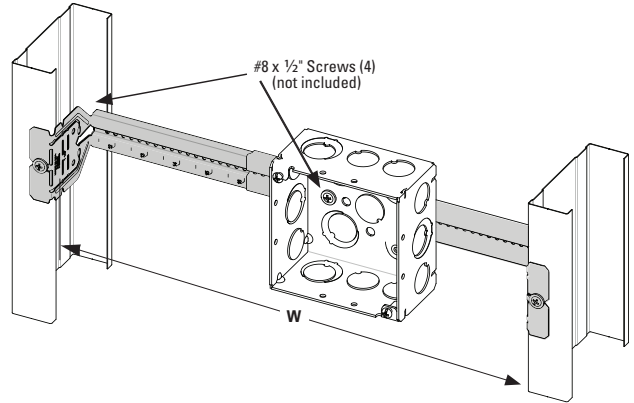

# Telescoping Bracket & Box Mounting Clip

UPC Part #	Catalog #	Description	W (in)	W (mm)	Box Qty.
79903863001	BB2-16T	Telescoping Bracket	11" - 18"	280 - 450	50
79903863002	BB2-24T	Telescoping Bracket	15 1/2" - 26"	390 - 660	50
79903863003	BB2TSC	Box Mounting Clip	--	--	100

Bend flange as shown for 1 1/2" and 2 1/8" box depths:

Cut and bend flange as shown for 2 1/2" and 2 13/16" box depths:

When BB2-16T or BB2-24T is used on metal studs in Canada, at least one (1) listed Box Stabilizer must be installed on the electrical box closest to the center of the bracket to maintain cUL listing.