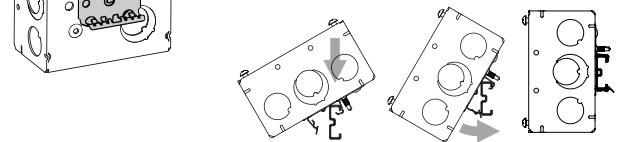

# Telescoping Bracket & Box Mounting Clip

UPC Part #	Catalog #	Description	W (in)	W (mm)	Box Qty.
79903863001	BB2-16T	Telescoping Bracket	11" - 18"	280 - 450	50
79903863002	BB2-24T	Telescoping Bracket	15 1/2" - 26"	390 - 660	50
79903863003	BB2TSC	Box Mounting Clip	--	--	100

Bend flange as shown for 1 1/2" and 2 1/8" box depths:

Cut and bend flange as shown for 2 1/2" and 2 13/16" box depths:

When BB2-16T or BB2-24T is used on metal studs in Canada, at least one (1) listed Box Stabilizer must be installed on the electrical box closest to the center of the bracket to maintain cUL listing.

### Recommended Box Stabilizers

Catalog #	Metal Stud Size
BB12	2 1/2" - 4"
BB12-6	6"
BF1-40	1 1/2"
BF1-56	3 1/2"
BF1-64	4"
BF1-96	6"

**Eaton**  
1000 Eaton Boulevard  
Cleveland, OH 44122  
United States  
Eaton.com