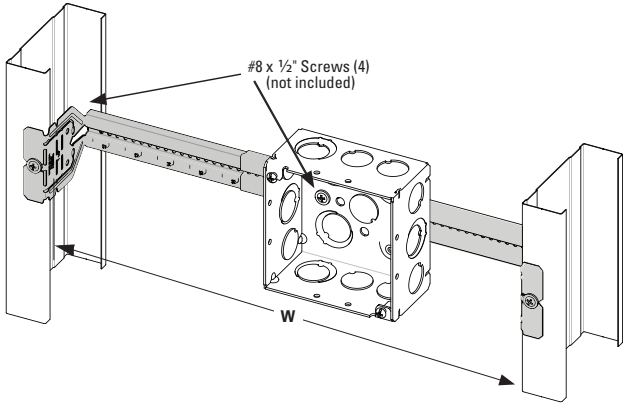

Telescoping Bracket & Box Mounting Clip

UPC Part #	Catalog #	Description	W (in)	W (mm)	Box Qty.
79903863001	BB2-16T	Telescoping Bracket	11" - 18"	280 - 450	50
79903863002	BB2-24T	Telescoping Bracket	15 1/2" - 26"	390 - 660	50
79903863003	BB2TSC	Box Mounting Clip	--	--	100

Bend flange as shown for 1 1/2" and 2 1/8" box depths:

Cut and bend flange as shown for 2 1/2" and 2 13/16" box depths:

When BB2-16T or BB2-24T is used on metal studs in Canada, at least one (1) listed Box Stabilizer must be installed on the electrical box closest to the center of the bracket to maintain cUL listing.