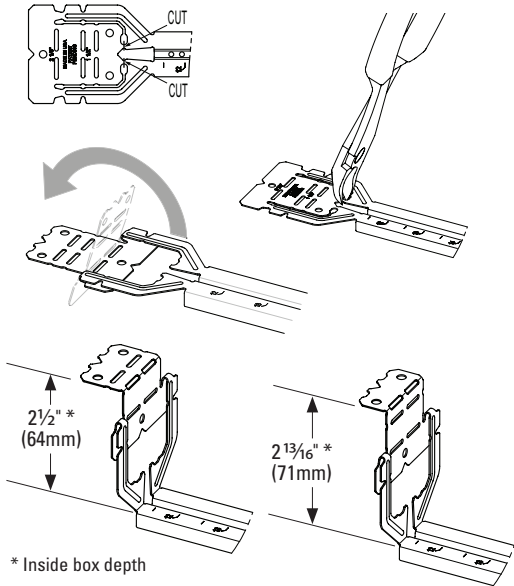

Telescoping Bracket & Box Mounting Clip

UPC Part #	Catalog #	Description	W (in)	W (mm)	Box Qty.
79903863001	BB2-16T	Telescoping Bracket	11" - 18"	280 - 450	50
79903863002	BB2-24T	Telescoping Bracket	15 1/2" - 26"	390 - 660	50
79903863003	BB2TSC	Box Mounting Clip	--	--	100

Bend flange as shown for 1 1/2" and 2 1/8" box depths:

Cut and bend flange as shown for 2 1/2" and 2 13/16" box depths:

When BB2-16T or BB2-24T is used on metal studs in Canada, at least one (1) listed Box Stabilizer must be installed on the electrical box closest to the center of the bracket to maintain cUL listing.