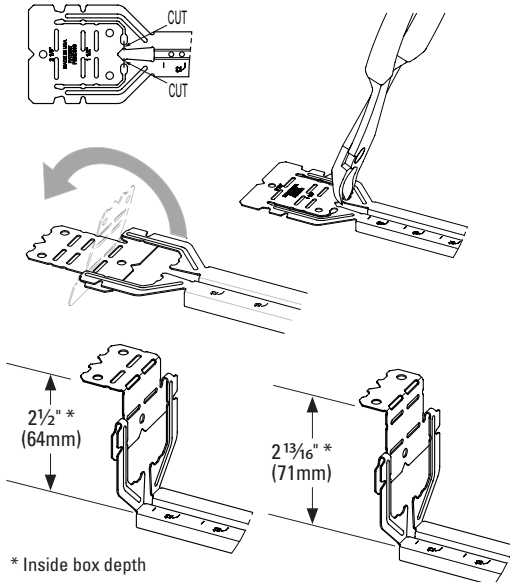

# Telescoping Bracket & Box Mounting Clip

UPC Part #	Catalog #	Description	W (in)	W (mm)	Box Qty.
79903863001	BB2-16T	Telescoping Bracket	11" - 18"	280 - 450	50
79903863002	BB2-24T	Telescoping Bracket	15 1/2" - 26"	390 - 660	50
79903863003	BB2TSC	Box Mounting Clip	--	--	100

Bend flange as shown for 1 1/2" and 2 1/8" box depths:

Cut and bend flange as shown for 2 1/2" and 2 13/16" box depths:

When BB2-16T or BB2-24T is used on metal studs in Canada, at least one (1) listed Box Stabilizer must be installed on the electrical box closest to the center of the bracket to maintain cUL listing.

### Recommended Box Stabilizers

Catalog #	Metal Stud Size
BB12	2 1/2" - 4"
BB12-6	6"
BF1-40	1 1/2"
BF1-56	3 1/2"
BF1-64	4"
BF1-96	6"

**Eaton**  
1000 Eaton Boulevard  
Cleveland, OH 44122  
United States  
Eaton.com