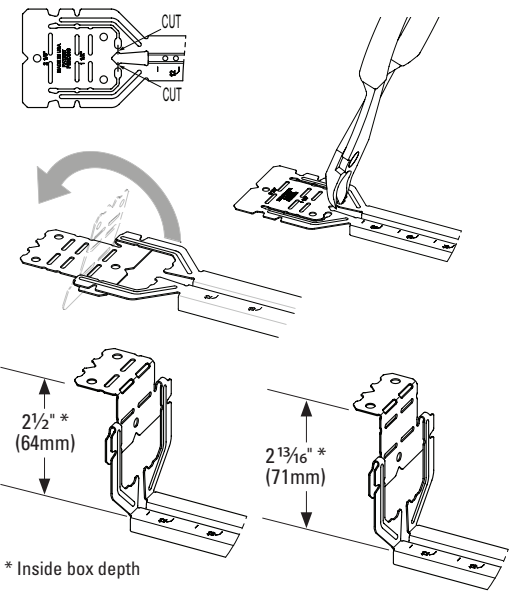

Telescoping Bracket & Box Mounting Clip

UPC Part #	Catalog #	Description	W (in)	W (mm)	Box Qty.
79903863001	BB2-16T	Telescoping Bracket	11" - 18"	280 - 450	50
79903863002	BB2-24T	Telescoping Bracket	15 1/2" - 26"	390 - 660	50
79903863003	BB2TSC	Box Mounting Clip	--	--	100

Bend flange as shown for 1 1/2" and 2 1/8" box depths:

Cut and bend flange as shown for 2 1/2" and 2 13/16" box depths:

When BB2-16T or BB2-24T is used on metal studs in Canada, at least one (1) listed Box Stabilizer must be installed on the electrical box closest to the center of the bracket to maintain cUL listing.