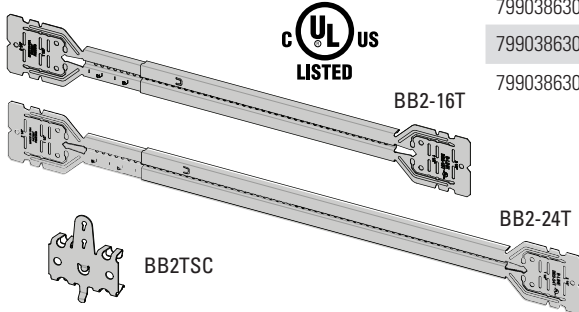

# Telescoping Bracket & Box Mounting Clip

UPC Part #	Catalog #	Description	W (in)	W (mm)	Box Qty.
79903863001	BB2-16T	Telescoping Bracket	11" - 18"	280 - 450	50
79903863002	BB2-24T	Telescoping Bracket	15 1/2" - 26"	390 - 660	50
79903863003	BB2TSC	Box Mounting Clip	--	--	100

Bend flange as shown for 1 1/2" and 2 1/8" box depths:

Cut and bend flange as shown for 2 1/2" and 2 13/16" box depths:

When BB2-16T or BB2-24T is used on metal studs in Canada, at least one (1) listed Box Stabilizer must be installed on the electrical box closest to the center of the bracket to maintain cUL listing.

### Recommended Box Stabilizers

Catalog #	Metal Stud Size
BB12	2 1/2" - 4"
BB12-6	6"
BF1-40	1 1/2"
BF1-56	3 1/2"
BF1-64	4"
BF1-96	6"

**Eaton**  
1000 Eaton Boulevard  
Cleveland, OH 44122  
United States  
Eaton.com