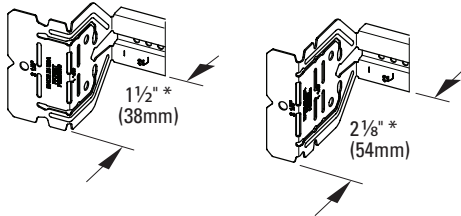

# Telescoping Bracket & Box Mounting Clip

UPC Part #	Catalog #	Description	W (in)	W (mm)	Box Qty.
79903863001	BB2-16T	Telescoping Bracket	11" - 18"	280 - 450	50
79903863002	BB2-24T	Telescoping Bracket	15 1/2" - 26"	390 - 660	50
79903863003	BB2TSC	Box Mounting Clip	--	--	100

Bend flange as shown for 1 1/2" and 2 1/8" box depths:

Cut and bend flange as shown for 2 1/2" and 2 13/16" box depths:

When BB2-16T or BB2-24T is used on metal studs in Canada, at least one (1) listed Box Stabilizer must be installed on the electrical box closest to the center of the bracket to maintain cUL listing.

### Recommended Box Stabilizers

Catalog #	Metal Stud Size
BB12	2 1/2" - 4"
BB12-6	6"
BF1-40	1 1/2"
BF1-56	3 1/2"
BF1-64	4"
BF1-96	6"

**Eaton**  
1000 Eaton Boulevard  
Cleveland, OH 44122  
United States  
Eaton.com