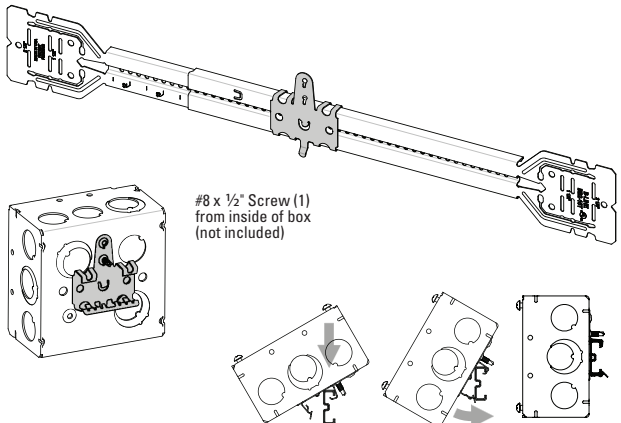

Telescoping Bracket & Box Mounting Clip

UPC Part #	Catalog #	Description	W (in)	W (mm)	Box Qty.
79903863001	BB2-16T	Telescoping Bracket	11" - 18"	280 - 450	50
79903863002	BB2-24T	Telescoping Bracket	15 1/2" - 26"	390 - 660	50
79903863003	BB2TSC	Box Mounting Clip	--	--	100

Bend flange as shown for 1 1/2" and 2 1/8" box depths:

Cut and bend flange as shown for 2 1/2" and 2 13/16" box depths:

When BB2-16T or BB2-24T is used on metal studs in Canada, at least one (1) listed Box Stabilizer must be installed on the electrical box closest to the center of the bracket to maintain cUL listing.