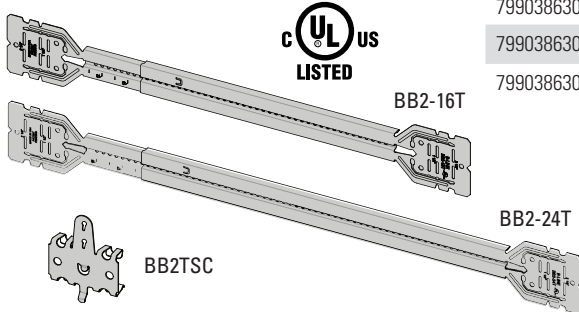

Bend flange as shown for 1 1/2" and 2 1/8" box depths:

Cut and bend flange as shown for 2 1/2" and 2 13/16" box depths:

When BB2-16T or BB2-24T is used on metal studs in Canada, at least one (1) listed Box Stabilizer must be installed on the electrical box closest to the center of the bracket to maintain cUL listing.

### Recommended Box Stabilizers

Catalog #	Metal Stud Size
BB12	2 1/2" - 4"
BB12-6	6"
BF1-40	1 1/2"
BF1-56	3 1/2"
BF1-64	4"
BF1-96	6"

**Eaton**  
1000 Eaton Boulevard  
Cleveland, OH 44122  
United States  
Eaton.com

# Telescoping Bracket & Box Mounting Clip

UPC Part #	Catalog #	Description	W (in)	W (mm)	Box Qty.
79903863001	BB2-16T	Telescoping Bracket	11" - 18"	280 - 450	50
79903863002	BB2-24T	Telescoping Bracket	15 1/2" - 26"	390 - 660	50
79903863003	BB2TSC	Box Mounting Clip	--	--	100