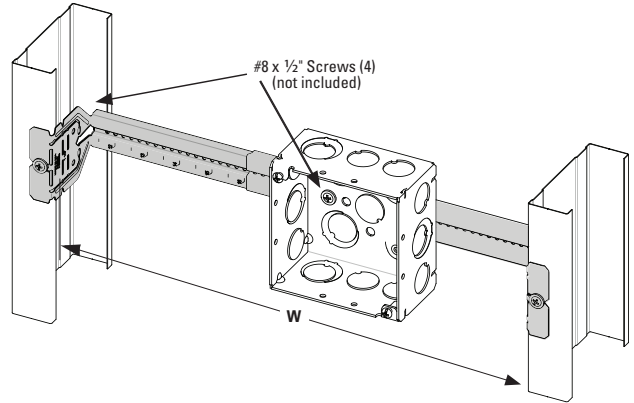

# Telescoping Bracket & Box Mounting Clip

UPC Part #	Catalog #	Description	W (in)	W (mm)	Box Qty.
79903863001	BB2-16T	Telescoping Bracket	11" - 18"	280 - 450	50
79903863002	BB2-24T	Telescoping Bracket	15 1/2" - 26"	390 - 660	50
79903863003	BB2TSC	Box Mounting Clip	--	--	100

Bend flange as shown for 1 1/2" and 2 1/8" box depths:

Cut and bend flange as shown for 2 1/2" and 2 13/16" box depths:

When BB2-16T or BB2-24T is used on metal studs in Canada, at least one (1) listed Box Stabilizer must be installed on the electrical box closest to the center of the bracket to maintain cUL listing.

### Recommended Box Stabilizers

Catalog #	Metal Stud Size
BB12	2 1/2" - 4"
BB12-6	6"
BF1-40	1 1/2"
BF1-56	3 1/2"
BF1-64	4"
BF1-96	6"

**Eaton**  
1000 Eaton Boulevard  
Cleveland, OH 44122  
United States  
Eaton.com