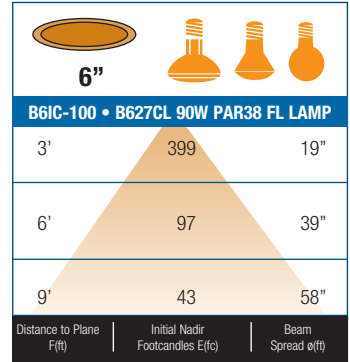

FEATURES

- Thermally Protected IC housing.
- Adjustable socket bracket.
- Wire through junction box.
- Preinstalled adjustable bar hanger.
- Dependable, favorable design and effortless installation.
- 7-1/2" height allows use in 2" x 8" joist construction.
- Special screw on the frame locks bar hangers in place which prevents the housing from any movement once installed.
- Preinstalled socket cap provides electrical contact protection against dust, paint and over spray.

OPTIONS

AIR-SHUT

- Gasket to prevent air flow from heated or air conditioned spaces.
- Meets all national air flow requirements.

ITEM SELECTOR: (Please check the boxes below for the option desired)

TYPE	AIR-SHUT	OPTION	TRIM TYPE	BAFFLE	REFLECTOR	TRIM/RING	GLASS
B6IC-100	☐ AT	☐ (W) With quick connects	☐ B630 ☐ B608 ☐ B601 ☐ B637 ☐ B615 ☐ B622 ☐ B689	☐ W ☐ CL	☐ WH	☐ Green	
			☐ B640 ☐ B602 ☐ B601L ☐ B643 ☐ B633 ☐ B623 ☐ B680	☐ P ☐ RG	☐ BK	☐ Yellow	
			☐ B620 ☐ B609 ☐ B605 ☐ B658 ☐ B634 ☐ B625	☐ SN ☐ W	☐ SN	☐ Pink	
			☐ B631 ☐ B619 ☐ B605L ☐ B659 ☐ B649 ☐ B624	☐ CP ☐ MB	☐ CP	☐ Brown	
			☐ B632 ☐ B646 ☐ B606 ☐ B675 ☐ AF633 ☐ B681	☐ BZ ☐ BZ	☐ CH	☐ Navy Blue	
			☐ AF637 ☐ B616 ☐ B606L ☐ B676 ☐ B225 ☐ B687	☐ CP ☐ CP	☐ PB	☐ Orange	
			☐ AF631 ☐ B663 ☐ B635 ☐ B612 ☐ B653 ☐ B682	☐ SN ☐ SN	☐ BZ	☐ Blue	
			☐ AF639 ☐ B664 ☐ B636 ☐ B645 ☐ B651 ☐ B693	☐ SHZ ☐ SHZ		☐ White	
			☐ AF640 ☐ B673 ☐ B641 ☐ B648 ☐ B611 ☐ B694			☐ Red	
			☐ B610 ☐ B674 ☐ B642 ☐ B652 ☐ B647 ☐ B688				
			☐ B607 ☐ B683 ☐ B656 ☐ B603 ☐ B644 ☐ B685				
			☐ B627 ☐ B684 ☐ B657 ☐ B604 ☐ B650 ☐ B696				

Specifications:

B6IC-100

AIR-SHUT   OPTION   TRIM TYPE   BAFFLE   REFLECTOR   TRIM/RING   GLASS

BAFFLE	REFLECTOR	TRIM/RING
W White	CL Chrome	WH White
P Black	RG Gold	BK Black
SN Satin Nickel	W White	SN Satin Nickel
CP Copper	MB Black	CP Copper
BZ Bronze	BZ Bronze	CH Chrome
	CP Copper	PB Polish Brass
	SN Satin Nickel	BZ Bronze
	SHZ Satin Haze	

Sample of Catalog Number: **B6IC-100-AT-W-B630-W-WH**

Submittal form is available @ www.iuseelite.com
Tel: 323-888-1973 • Fax: 323-888-1977

Specifications and Dimensions subject to change without notice.

REV: ELITE LIGHTING-SPEC-06-29-2011