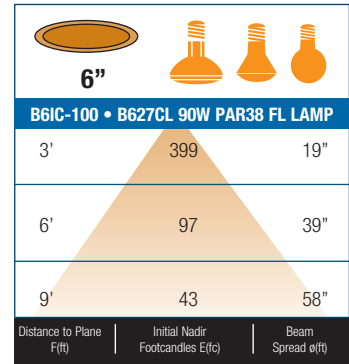

BEAM DIA. MEASURED AT 50% OF NADIR F.C.

FEATURES

- Thermally Protected IC housing.
- Adjustable socket bracket.
- Wire through junction box.
- Preinstalled adjustable bar hanger.
- Dependable, favorable design and effortless installation.
- 7-1/2" height allows use in 2" x 8" joist construction.
- Special screw on the frame locks bar hangers in place which prevents the housing from any movement once installed.
- Preinstalled socket cap provides electrical contact protection against dust, paint and over spray.

OPTIONS

AIR-SHUT

- Gasket to prevent air flow from heated or air conditioned spaces.
- Meets all national air flow requirements.

ITEM SELECTOR: (Please check the boxes below for the option desired)

TYPE	AIR-SHUT	OPTION	TRIM TYPE	BAFFLE	REFLECTOR	TRIM/RING	GLASS						
B6IC-100	☐ AT	☐ (W) With quick connects	☐ B630	☐ B608	☐ B601	☐ B637	☐ B615	☐ B622	☐ B689	☐ W	☐ CL	☐ WH	☐ Green
			☐ B640	☐ B602	☐ B601L	☐ B643	☐ B633	☐ B623	☐ B680	☐ P	☐ RG	☐ BK	☐ Yellow
			☐ B620	☐ B609	☐ B605	☐ B658	☐ B634	☐ B625		☐ SN	☐ W	☐ SN	☐ Pink
			☐ B631	☐ B619	☐ B605L	☐ B659	☐ B649	☐ B624		☐ CP	☐ MB	☐ CP	☐ Brown
			☐ B632	☐ B646	☐ B606	☐ B675	☐ AF633	☐ B681		☐ BZ	☐ BZ	☐ CH	☐ Navy Blue
			☐ AF637	☐ B616	☐ B606L	☐ B676	☐ B225	☐ B687			☐ CP	☐ PB	☐ Orange
			☐ AF631	☐ B663	☐ B635	☐ B612	☐ B653	☐ B682			☐ SN	☐ BZ	☐ Blue
			☐ AF639	☐ B664	☐ B636	☐ B645	☐ B651	☐ B693			☐ SHZ		☐ White
			☐ AF640	☐ B673	☐ B641	☐ B648	☐ B611	☐ B694					☐ Red
			☐ B610	☐ B674	☐ B642	☐ B652	☐ B647	☐ B688					
			☐ B607	☐ B683	☐ B656	☐ B603	☐ B644	☐ B685					
			☐ B627	☐ B684	☐ B657	☐ B604	☐ B650	☐ B696					

Specifications:

B6IC-100

AIR-SHUT   OPTION   TRIM TYPE   BAFFLE   REFLECTOR   TRIM/RING   GLASS

BAFFLE	REFLECTOR	TRIM/RING
W White	CL Chrome	WH White
P Black	RG Gold	BK Black
SN Satin Nickel	W White	SN Satin Nickel
CP Copper	MB Black	CP Copper
BZ Bronze	BZ Bronze	CH Chrome
	CP Copper	PB Polish Brass
	SN Satin Nickel	BZ Bronze
	SHZ Satin Haze	

Sample of Catalog Number: B6IC-100-AT-W-B630-W-WH

Submittal form is available @ www.iuseelite.com
Tel: 323-888-1973 • Fax: 323-888-1977

Specifications and Dimensions subject to change without notice.

REV: ELITE LIGHTING-SPEC-06-29-2011