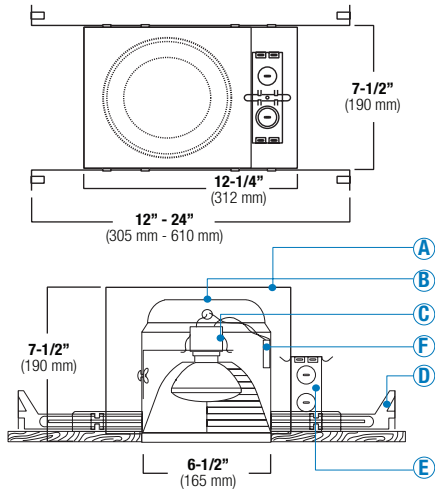

DESIGNED FOR 2" X 8" JOIST CONSTRUCTION

Catalog Number:	
Project Name:	Type:
Note:	

DESCRIPTION

For new construction. Thermally protected, IC rated specification grade recessed housing. Accommodates up to 100W R40, par38, 75W PAR30, R30 lamps, 60W A19 lamps and 65W BR30 lamps. Furnished with pre-installed adjustable bar hangers. Junction box is provided with four 1/2" KOs, one 3/4" KO and four Romex knockouts with strain relief.

SPECIFICATION

A. OUTER HOUSING - Die formed aluminum construction for maximum heat dissipating air chamber on top of the housing. Junction box could be accessed from inside and outside housing.

B. INNER HOUSING - Die-formed all aluminum construction for maximum heat dissipation and rust protection. Adjusts vertically in plaster frame to accommodate 1/2" to 1-3/8" ceiling.

C. SOCKET - Medium base screw shell porcelain socket preinstalled on adjustable mounting bracket is designed to allow usage of different lamp types, as well as proper and consistent lamp positioning.

D. BAR HANGERS - Preinstalled bar hangers allow housing to be positioned and locked at any point within a 24" joist span. They can be positioned on either the long or short axis of the housing and can be shortened for 12" joists. They contain a double-headed real nail for 20° downward angle for better contact, and the 90° pivoting mounting plate makes installation fast and accurate. Bar hangers can fit onto T-Bar spline with additional slots and holes for special mounting methods if necessary.

E. JUNCTION BOX - through-branch circuit wiring and has four 1/2" KOs, one 3/4" KO and four Romex knockouts with true pry-out slots and strain clamps.

F. THERMAL PROTECTION - Standard thermal protection device guards against improper installation, overlamping and misuse of insulation material.