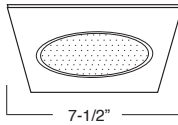

6" Incandescent Trims

(LAMP WATTAGE: (1) MAX. 75W R/PAR40/PAR38, 75W R/PAR30, 60W A19, 65W BR30)

Catalog Number:

Project Name:

Type:

Note:

BAFFLE FINISH:
W, P, SN, CP, BZ

TRIM/RING FINISH:
WH, BK, SN, CP

REFLECTOR FINISH:
CL, RG, W, MB,
SN, CP

TRIM/RING FINISH:
WH, BK, SN, CP

TRIM/RING FINISH:
WH

TRIM/RING FINISH:
WH

TRIM/RING FINISH:
WH

LENS:
WHITE

TRIM/RING FINISH:
WH

LENS:
CLEAR

TRIM/RING FINISH:
WH

LENS:
WHITE

TRIM/RING FINISH:
WH

LENS:
FROSTED

TRIM/RING FINISH:
WH

LENS:
FROSTED/CLEAR

TRIM/RING FINISH:
WH

BAFFLE	REFLECTOR	TRIM RING
W White	CL Chrome	WH White
P Black	RG Gold	BK Black
SN Satin Nickel	W White	SN Satin Nickel
CP Copper	MB Black	CP Copper
BZ Bronze	CP Copper	CH Chrome
	SN Satin Nickel	PB Polish Brass
		BZ Bronze

*For custom baffle, reflector, trim ring, glass color and lens options, please consult factory.