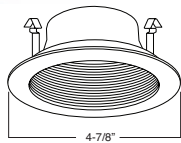

1 HOUSING COMPATIBILITY GUIDE: