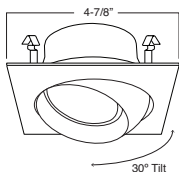

**1 HOUSING COMPATIBILITY GUIDE:**

**B441WH**  
Square Eyeball (30° Tilt)

**TRIM:**  
WH, BK, SN, CP, CH, PB, BZ

PATENT #: D510,151

**1 HOUSING COMPATIBILITY GUIDE:**

**B443WH**  
Square Slot Aperture

**TRIM:**  
WH, BK, SN, CP, CH, PB, BZ