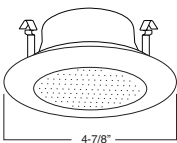

2 HOUSING COMPATIBILITY GUIDE: