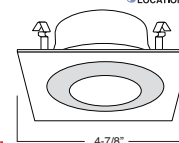

BAFFLE FINISH:
W White
P Black
SN Satin Nickel
CP Copper
BZ Bronze

REFLECTOR FINISH:
CL Chrome
RG Gold
W White
MB Black

BZ Bronze
CP Copper
SN Satin Nickel
SHZ Satin Haze

RING/TRIM FINISH:
WH White
BK Black
SN Satin Nickel
CP Copper

CH Chrome
PB Polish Brass
BZ Bronze

General Lighting

Wall Wash Lighting

Accent Lighting

Sloped Ceiling Lighting

Task Lighting