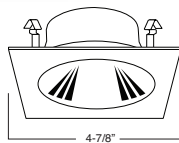

4" INCANDESCENT TRIMS

AIR SHUT

NEW CLIP DESIGN

AF401W-WH
Self Flange Baffle

AIR SHUT

NEW CLIP DESIGN

BAFFLE:
W, P, SN, CP, BZ

TRIM:
WH- WHITE SELF FLANGE

3 HOUSING COMPATIBILITY GUIDE:

AF402CP-WH
Self Flange Reflector

AIR SHUT

NEW CLIP DESIGN

REFLECTOR:
CL, RG, W, MB, CP

TRIM:
WH- WHITE SELF FLANGE

3 HOUSING COMPATIBILITY GUIDE:

1. Designed to fit most 4" cans
2. Air-Shut baffle/reflector
3. No socket bracket necessary

PATENT PENDING

GUIDE	HOUSING COMPATIBILITY	MAX. LAMP WATTAGE
1	B4IC-AT-W, B4-AT-W, B4R-AT-W	50W R/PAR20
2	B4IC-AT-W, B4-AT-W, B4R-AT-W	35W R/PAR20
3	EZ4IC, EZ4, EZ4R	50W R/PAR20

4 INCH INCANDESCENT TRIMS

B471CP-WH
Square Phenolic/Metal Stepped Baffle

BAFFLE:
W, P, SN, CP, BZ

TRIM:
WH, BK, SN, CP, CH, PB, BZ

PATENT #: D510,151

1 HOUSING COMPATIBILITY GUIDE:

B472SN-WH
Square Baffle w/ Socket Bracket

BAFFLE:
W, P, SN, CP, BZ

TRIM:
WH, BK, SN, CP, CH, PB, BZ

PATENT #: D510,151

1 HOUSING COMPATIBILITY GUIDE:

B473CP-WH
Reflector

REFLECTOR:
CL, RG, W, MB, CP, SN, BZ, SHZ

TRIM:
WH, BK, SN, CP, CH, PB, BZ

PATENT #: D510,151

1 HOUSING COMPATIBILITY GUIDE:

B474CL-WH
Square Reflector w/ Socket Bracket

REFLECTOR:
CL, RG, W, MB, CP, SN, BZ, SHZ

TRIM:
WH, BK, SN, CP, CH, PB, BZ

PATENT #: D510,151

1 HOUSING COMPATIBILITY GUIDE:

B441WH
Square Eyeball (30° Tilt)

TRIM:
WH, BK, SN, CP, CH, PB, BZ

PATENT #: D510,151

1 HOUSING COMPATIBILITY GUIDE:

B443WH
Square Slot Aperture

TRIM:
WH, BK, SN, CP, CH, PB, BZ

PATENT #: D510,151

2 HOUSING COMPATIBILITY GUIDE:

B442WH
PAR20 Gimbal Trim (30° Tilt)

TRIM:
WH, BK, SN, CP, CH, PB, BZ

PATENT #: D510,151

1 HOUSING COMPATIBILITY GUIDE:

B444CL-WH
Frosted Lens with Reflector

REFLECTOR:
CL, RG, W, MB, CP, SN

TRIM:
WH, BK, SN, CP, CH, PB, BZ

PATENT #: D510,151

2 HOUSING COMPATIBILITY GUIDE: