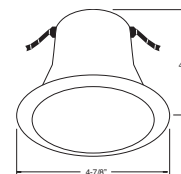

PATENT PENDING

GUIDE	HOUSING COMPATIBILITY	MAX. LAMP WATTAGE
1	B4IC-AT-W, B4-AT-W, B4R-AT-W	50W R/PAR20
2	B4IC-AT-W, B4-AT-W, B4R-AT-W	35W R/PAR20
3	EZ4IC, EZ4, EZ4R	50W R/PAR20

4 INCH INCANDESCENT TRIMS

B471CP-WH
Square Phenolic/Metal Stepped Baffle