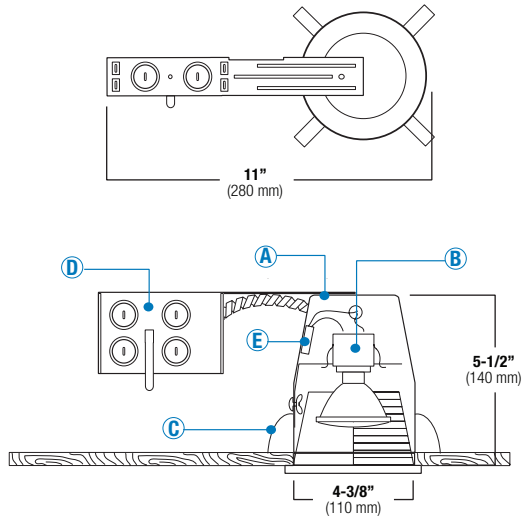

DESIGNED FOR 2" X 6" JOIST CONSTRUCTION

FEATURES

- Thermally Protected Non-IC remodel housing.
- Dependable, favorable design and effortless installation.
- Unit slips through 4-1/4" ceiling opening.
- Four preinstalled spring clips which secure the housing firmly into ceiling to accommodate different ceiling thicknesses from 1/2" to 1-3/8".
- Can be installed from below the ceiling.
- 5 1/2" height allows use in 2" x 6" joist construction.
- Preinstalled socket cap provides electrical contact protection against dust, paint and over spray.
- Adjustable socket bracket.

OPTIONS

AIR-SHUT

- Gasket to prevent air flow from heated or air conditioned spaces.
- Meets all national air flow requirements.

ITEM SELECTOR: (Please check the boxes below for the option desired)

TYPE	AIR-SHUT	OPTION	TRIM TYPE			BAFFLE	REFLECTOR	TRIM/RING	GLASS
B4R	☐ AT	☐ (W) With quick connects	☐ B401 ☐ B421 ☐ B402 ☐ B432 ☐ B420 ☐ B496 ☐ B497 ☐ B403 ☐ B461 ☐ B405 ☐ B422	☐ B406 ☐ B407 ☐ B462 ☐ B452 ☐ B455 ☐ B451 ☐ B454 ☐ B437 ☐ B438 ☐ B439 ☐ AF401	☐ AF402 ☐ B471 ☐ B472 ☐ B473 ☐ B474 ☐ B441 ☐ B443 ☐ B442 ☐ B444	☐ W ☐ P ☐ SN ☐ CP ☐ BZ	☐ CL ☐ RG ☐ W ☐ MB ☐ BZ ☐ CP ☐ SN ☐ SHZ	☐ WH ☐ BK ☐ SN ☐ CP ☐ CH ☐ PB ☐ BZ	☐ Green ☐ Yellow ☐ Pink ☐ Brown ☐ Navy Blue ☐ Orange ☐ Blue ☐ White ☐ Red

Specifications:

B4R

AIR-SHUT   OPTION   TRIM TYPE   BAFFLE   REFLECTOR   TRIM/RING   GLASS

BAFFLE	REFLECTOR	TRIM/RING
W White	CL Chrome	WH White
P Black	RG Gold	BK Black
SN Satin Nickel	W White	SN Satin Nickel
CP Copper	MB Black	CP Copper
BZ Bronze	BZ Bronze	CH Chrome
	CP Copper	PB Polish Brass
	SN Satin Nickel	BZ Bronze
	SHZ Satin Haze	

Sample of Catalog Number: B4R-AT-W-B401-W-WH

Submittal form is available @ www.iuseelite.com
Tel: 323-888-1973 • Fax: 323-888-1977

Specifications and Dimensions subject to change without notice.

REV: ELITE LIGHTING-SPEC-06-29-2011