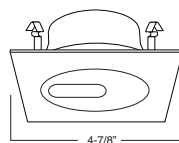

4" INCANDESCENT TRIMS

AIR SHUT

NEW CLIP DESIGN

AF401W-WH
Self Flange Baffle

AIR SHUT

NEW CLIP DESIGN

BAFFLE:
W, P, SN, CP, BZ

TRIM:
WH- WHITE SELF FLANGE

3 HOUSING COMPATIBILITY GUIDE:

AF402CP-WH
Self Flange Reflector

AIR SHUT

NEW CLIP DESIGN

REFLECTOR:
CL, RG, W, MB, CP

TRIM:
WH- WHITE SELF FLANGE

3 HOUSING COMPATIBILITY GUIDE:

1. Designed to fit most 4" cans
2. Air-Shut baffle/reflector
3. No socket bracket necessary

PATENT PENDING

GUIDE	HOUSING COMPATIBILITY	MAX. LAMP WATTAGE
1	B4IC-AT-W, B4-AT-W, B4R-AT-W	50W R/PAR20
2	B4IC-AT-W, B4-AT-W, B4R-AT-W	35W R/PAR20
3	EZ4IC, EZ4, EZ4R	50W R/PAR20

4 INCH INCANDESCENT TRIMS

B471CP-WH
Square Phenolic/Metal Stepped Baffle

BAFFLE:
W, P, SN, CP, BZ

TRIM:
WH, BK, SN, CP, CH, PB, BZ

PATENT #: D510,151

1 HOUSING COMPATIBILITY GUIDE:

B472SN-WH
Square Baffle w/ Socket Bracket

BAFFLE:
W, P, SN, CP, BZ

TRIM:
WH, BK, SN, CP, CH, PB, BZ

PATENT #: D510,151

1 HOUSING COMPATIBILITY GUIDE:

B473CP-WH
Reflector

REFLECTOR:
CL, RG, W, MB, CP, SN, BZ, SHZ

TRIM:
WH, BK, SN, CP, CH, PB, BZ

PATENT #: D510,151

1 HOUSING COMPATIBILITY GUIDE:

B474CL-WH
Square Reflector w/ Socket Bracket

REFLECTOR:
CL, RG, W, MB, CP, SN, BZ, SHZ

TRIM:
WH, BK, SN, CP, CH, PB, BZ

PATENT #: D510,151

1 HOUSING COMPATIBILITY GUIDE:

B441WH
Square Eyeball (30° Tilt)

TRIM:
WH, BK, SN, CP, CH, PB, BZ

PATENT #: D510,151

1 HOUSING COMPATIBILITY GUIDE:

B443WH
Square Slot Aperture

TRIM:
WH, BK, SN, CP, CH, PB, BZ

PATENT #: D510,151

2 HOUSING COMPATIBILITY GUIDE:

B442WH
PAR20 Gimbal Trim (30° Tilt)

TRIM:
WH, BK, SN, CP, CH, PB, BZ

PATENT #: D510,151

1 HOUSING COMPATIBILITY GUIDE:

B444CL-WH
Frosted Lens with Reflector

REFLECTOR:
CL, RG, W, MB, CP, SN

TRIM:
WH, BK, SN, CP, CH, PB, BZ

PATENT #: D510,151

2 HOUSING COMPATIBILITY GUIDE: