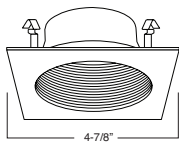

4 INCH INCANDESCENT TRIMS

**B471CP-WH**  
Square Phenolic/Metal Stepped Baffle

**BAFFLE:**  
W, P, SN, CP, BZ

**TRIM:**  
WH, BK, SN, CP, CH, PB, BZ

PATENT #: D510,151

**1 HOUSING COMPATIBILITY GUIDE:**

**B472SN-WH**  
Square Baffle w/ Socket Bracket