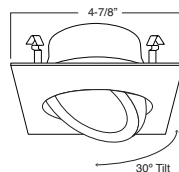

**1 HOUSING COMPATIBILITY GUIDE:**

**B441WH**  
Square Eyeball (30° Tilt)

**TRIM:**  
WH, BK, SN, CP, CH, PB, BZ

PATENT #: D510,151

**1 HOUSING COMPATIBILITY GUIDE:**

**B443WH**  
Square Slot Aperture

**TRIM:**  
WH, BK, SN, CP, CH, PB, BZ

PATENT #: D510,151

**2 HOUSING COMPATIBILITY GUIDE:**

**B442WH**  
PAR20 Gimbal Trim (30° Tilt)

**TRIM:**  
WH, BK, SN, CP, CH, PB, BZ

PATENT #: D510,151

**1 HOUSING COMPATIBILITY GUIDE:**

**B444CL-WH**  
Frosted Lens with Reflector