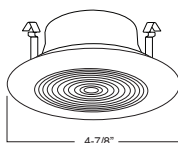

TRIM:
WH, BK, SN, CP, CH,
PB, BZ

2 HOUSING COMPATIBILITY GUIDE: