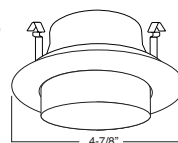

TRIM:
WH, BK, SN, CP, CH,
PB, BZ