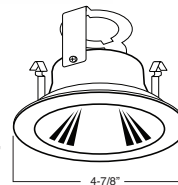

REFLECTOR:
CL, RG, W, MB,
CP, SN, BZ, SHZ

TRIM:
WH, BK, SN, CP, CH,
PB, BZ

1 HOUSING COMPATIBILITY GUIDE: