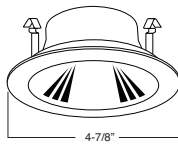

REFLECTOR:
CL, RG, W, MB,
CP, SN, BZ, SHZ

TRIM:
WH, BK, SN, CP, CH,
PB, BZ

1 HOUSING COMPATIBILITY GUIDE: