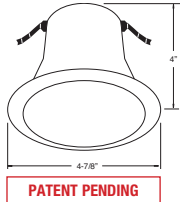

GUIDE	HOUSING COMPATIBILITY	MAX. LAMP WATTAGE
1	B4IC-AT-W, B4-AT-W, B4R-AT-W	50W R/PAR20
2	B4IC-AT-W, B4-AT-W, B4R-AT-W	35W R/PAR20
3	EZ4IC, EZ4, EZ4R	50W R/PAR20

4 INCH INCANDESCENT TRIMS

B471CP-WH Square Phenolic/Metal Stepped Baffle

BAFFLE: W, P, SN, CP, BZ

TRIM: WH, BK, SN, CP, CH, PB, BZ

PATENT #: D510,151

1 HOUSING COMPATIBILITY GUIDE:

B472SN-WH Square Baffle w/ Socket Bracket

BAFFLE: W, P, SN, CP, BZ

TRIM: WH, BK, SN, CP, CH, PB, BZ

PATENT #: D510,151

1 HOUSING COMPATIBILITY GUIDE:

B473CP-WH Reflector

REFLECTOR: CL, RG, W, MB, CP, SN, BZ, SHZ

TRIM: WH, BK, SN, CP, CH, PB, BZ

PATENT #: D510,151

1 HOUSING COMPATIBILITY GUIDE:

B474CL-WH Square Reflector w/ Socket Bracket

REFLECTOR: CL, RG, W, MB, CP, SN, BZ, SHZ

TRIM: WH, BK, SN, CP, CH, PB, BZ

PATENT #: D510,151

1 HOUSING COMPATIBILITY GUIDE:

B441WH Square Eyeball (30° Tilt)

TRIM: WH, BK, SN, CP, CH, PB, BZ

PATENT #: D510,151

1 HOUSING COMPATIBILITY GUIDE:

B443WH Square Slot Aperture

TRIM: WH, BK, SN, CP, CH, PB, BZ

PATENT #: D510,151

2 HOUSING COMPATIBILITY GUIDE:

B442WH PAR20 Gimbal Trim (30° Tilt)

TRIM: WH, BK, SN, CP, CH, PB, BZ

PATENT #: D510,151

1 HOUSING COMPATIBILITY GUIDE:

B444CL-WH Frosted Lens with Reflector

REFLECTOR: CL, RG, W, MB, CP, SN

TRIM: WH, BK, SN, CP, CH, PB, BZ

PATENT #: D510,151

2 HOUSING COMPATIBILITY GUIDE:

BAFFLE FINISH:
W White
P Black
SN Satin Nickel
CP Copper
BZ Bronze

REFLECTOR FINISH:
CL Chrome
RG Gold
W White
MB Black

BZ Bronze
CP Copper
SN Satin Nickel
SHZ Satin Haze

RING/TRIM FINISH:
WH White
BK Black
SN Satin Nickel
CP Copper

CH Chrome
PB Polish Brass
BZ Bronze

General Lighting
Wall Wash Lighting

Accent Lighting
Sloped Ceiling Lighting

Task Lighting