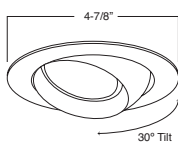

TRIM:
WH, BK, SN, CP, CH,
PB, BZ

1 HOUSING COMPATIBILITY GUIDE: