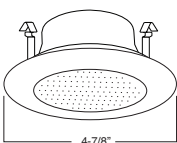

2 HOUSING COMPATIBILITY GUIDE: