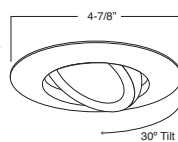

1 HOUSING COMPATIBILITY GUIDE:

**B403WH** Eyeball (30° Tilt)

**TRIM:**  
WH, BK, SN, CP, CH,  
PB, BZ

1 HOUSING COMPATIBILITY GUIDE:

**B461PB** PAR20 Gimbal Trim (30° Tilt)

**TRIM:**  
WH, BK, SN, CP, CH,  
PB, BZ