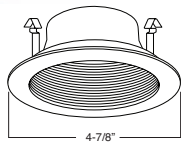

1 HOUSING COMPATIBILITY GUIDE: