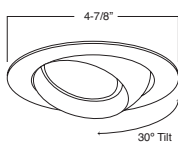

1 HOUSING COMPATIBILITY GUIDE:

**B403WH** Eyeball (30° Tilt)

**TRIM:**  
WH, BK, SN, CP, CH,  
PB, BZ

1 HOUSING COMPATIBILITY GUIDE:

**B461PB** PAR20 Gimbal Trim (30° Tilt)

**TRIM:**  
WH, BK, SN, CP, CH,  
PB, BZ