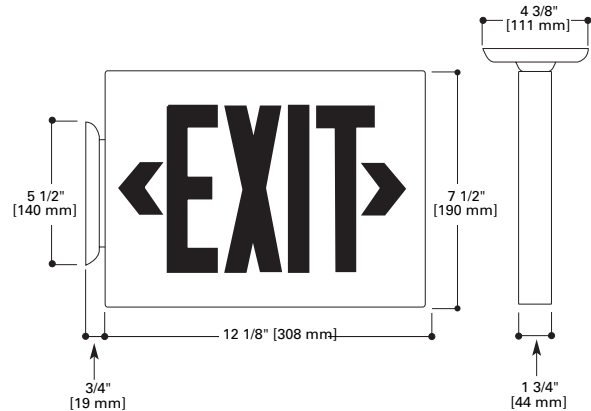

COOPER LIGHTING - SURE-LITES®

AP SERIES

All Pro
AC Only
Self-Powered

EXIT LIGHTING

- Dual-voltage input 120/277VAC, 60Hz
- High impact white thermoplastic housing
- AC LED: Long life LED lamps provide uniform diffused illumination
- DC: LED DC lamps (Brighter in emergency mode, AP70)
- Nickel Cadmium battery (AP70)
- Snap-out or snap-in chevron directional indicators have full 3/4" stroke
- Universal exits can be field configured as single face or double face
- Test Switch/Power Indicator Light (AP70)
- UL 924 Listed, UL FTBR Listed (2C Only), ETL Damp Location, Life Safety NFPA 101, NEC/OSHA, most state and local codes, Energy Star Listed

DESCRIPTION

The All Pro Emergency Series Exit is the most economical LED exit available in the market for general purpose applications. Its contemporary design with soft corner styling and designer white textured finish enables it to blend easily with any decor. The durable, injection molded, thermoplastic material resists discoloration due to UV radiation and age. The contractor friendly snap fit construction allows for a quick, under 5-minute installation. The energy efficient, no maintenance LEDs provide bright illumination.

All Self-Powered AP Series Exits are available in universal configurations (single and double face) and have universal mounting capability (ceiling, wall, or end).

DIMENSIONS

ORDERING INFORMATION

SAMPLE NUMBER: AP-70R