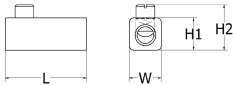

BURNDY Catalog Number
UPC Number
Description
Status

AMS0
7818102410111
1/0-14 DUAL RATED SPLICE
Active

Web Use
BURNDY Product Line

Width (in)
Length (in)
Hex Size
H1

Dimensional
0.75
1.91
Slot
0.75

Number of Screws

General

2
Aluminum Mechanical Splice, 1/0-14 AWG, 7/16" Screw Dia, 2 Screws, Al/Cu Rated, Tin Plated

Product Description

Conductor(s)

Aluminum Size (Range)
Copper Solid Size (Range)
Copper Stranded (Range)

12 AWG-1/0 AWG
12 AWG-1/0 AWG
14 AWG-1/0

Installation Torque
Type of Plating
Connector Type
Plated (Yes or No)
Product Material

Physical

50
Tin
Splice, Reducer
Y
Aluminum

Rated for Direct Burial
UL Listed
CSA Certified
ROHS Compatible
Industry Standards

Approvals / Certifications

N
Y
Y
Exempt
UL467

Documentation

For further technical assistance, please contact us

BURNDY LLC - USA

47 East Industrial Park Drive
Manchester NH 03109

BURNDY Technical Services

47 East Industrial Park Drive
Manchester NH 03109

Hours: 8:00 AM - 5:00 PM
Monday - Friday
Phone: 800-346-4175