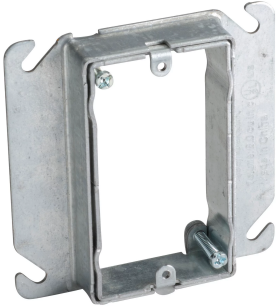

PRODUCT ATTRIBUTES

Material: Steel

Finish: Pregalvanized

Gang: 1

Box Size: 4"

Drywall Thickness: 3/4" - 1 1/2"

WARNING

nVent products shall be installed and used only as indicated in nVent's product instruction sheets and training materials. Instruction sheets are available at www.nvent.com and from your nVent customer service representative. Improper installation, misuse, misapplication or other failure to completely follow nVent's instructions and warnings may cause product malfunction, property damage, serious bodily injury and death and/or void your warranty.

APAC
Shanghai:
+ 86 21 2412 1618/19
Sydney:
+61 2 9751 8500

Our powerful portfolio of brands:
nVent.com CADDY ERICO HOFFMAN RAYCHEM SCHROFF
TRACER

ADJUSTABLE MUD RING, 1 GANG, 3/4"–1 1/2" DRYWALL

CATALOG NUMBER

AMR1224SG

CERTIFICATIONS

FEATURES

Adjustable mud ring accommodates various thicknesses of drywall

Can be adjusted after the installation of drywall

PRODUCT ATTRIBUTES

Material: Steel

Finish: Pregalvanized

Gang: 1

Box Size: 4"

Drywall Thickness: 3/4" - 1 1/2"

WARNING

nVent products shall be installed and used only as indicated in nVent's product instruction sheets and training materials. Instruction sheets are available at www.nvent.com and from your nVent customer service representative. Improper installation, misuse, misapplication or other failure to completely follow nVent's instructions and warnings may cause product malfunction, property damage, serious bodily injury and death and/or void your warranty.