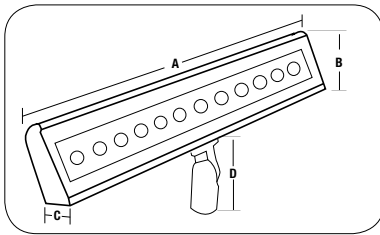

A	B	C	D
12/24"	3 1/2"	1 1/2"	3 1/2"
305/609.6 mm	89 mm	38 mm	89 mm