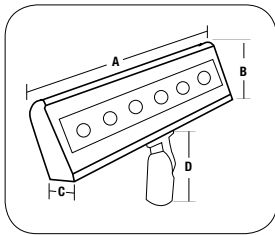

ORDERING INFORMATION

Catalog Number	Wattage	Number of LEDs	Voltage¹	Lumens	Life	CCT	Weight lbs. (kg)
1/2" KNUCKLE MOUNT							
ALF-6LU-5K-BZ	10.1	6	120-277V	905	50,000 hrs	5000K	4.0 (1.8)
ALF-12LU-5K-BZ	21.4	12	120-277V	1913	50,000 hrs	5000K	8.0 (3.6)
WALLMOUNT							
ALFW-6LU-5K-BZ-PC	10.7	6	120V	510	50,000 hrs	5100K	4.5 (2.0)

¹ Unit should not be used above 240V in Canada