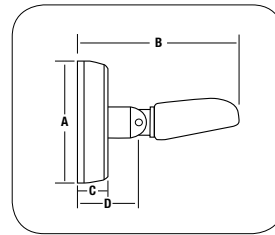

A	B	C	D
12/24"	3 1/2"	1 1/2"	3 1/2"
305/609.6 mm	89 mm	38 mm	89 mm