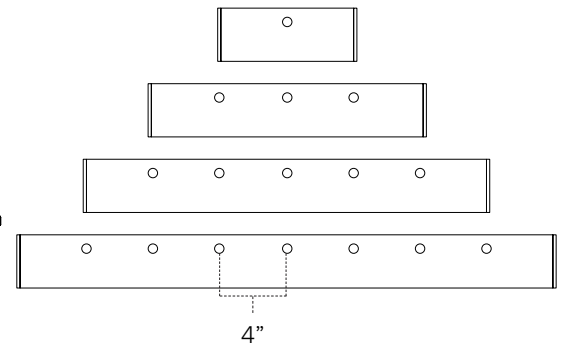

Part Number	A	B	C
3LC-8	8"	3-5/8"	15/16"
3LC-16	16"	3-5/8"	15/16"
3LC-24	24"	3-5/8"	15/16"
3LC-32	32"	3-5/8"	15/16"

Easy access to wiring compartment

Convenient rear access door

1/2" knockouts located on back end and underside of fixture, spaced every 4"