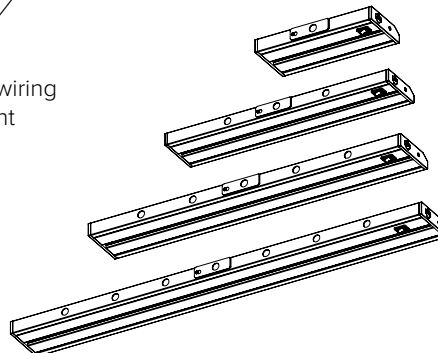

Part Number	A	B	C
3LC-8	8"	3-5/8"	15/16"
3LC-16	16"	3-5/8"	15/16"
3LC-24	24"	3-5/8"	15/16"
3LC-32	32"	3-5/8"	15/16"

Easy access to wiring compartment

Convenient rear access door

1/2" knockouts located on back end and underside of fixture, spaced every 4"