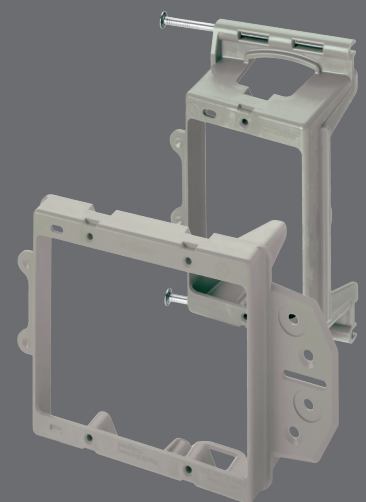

Mud Rings

LEGRAND HAS EVERYTHING YOU NEED...

The On-Q line of low voltage brackets and mud rings are durably crafted for easy alignment and visibility. Designed with spacious openings and

stabilizer tabs, they keep wire-pulling simple whether for retrofit or new construction jobs. Available in single, double, and triple-gang models.

FEATURES

- Spacious opening accommodates large devices and facilitates wiring process
- Reliable, side stabilizer tabs keep it aligned with the stud
- Rigid plastic retains shape for ease of alignment during installation

Associated Skus:

- **AC1009-01** Single Gang LV Bracket with Nail (New Construction)

- **AC1009-02** Double Gang LV Bracket, Face Mount (New Construction)

- **AC1009-11** Single Gang LV Bracket, Face Mount (New Construction)

- **AC1010-01** Single Gang, LV Bracket (Retrofit)

- **AC1010-02** Double Gang, LV Bracket (Retrofit)

- **AC1010-03** Triple Gang, LV Bracket (Retrofit)