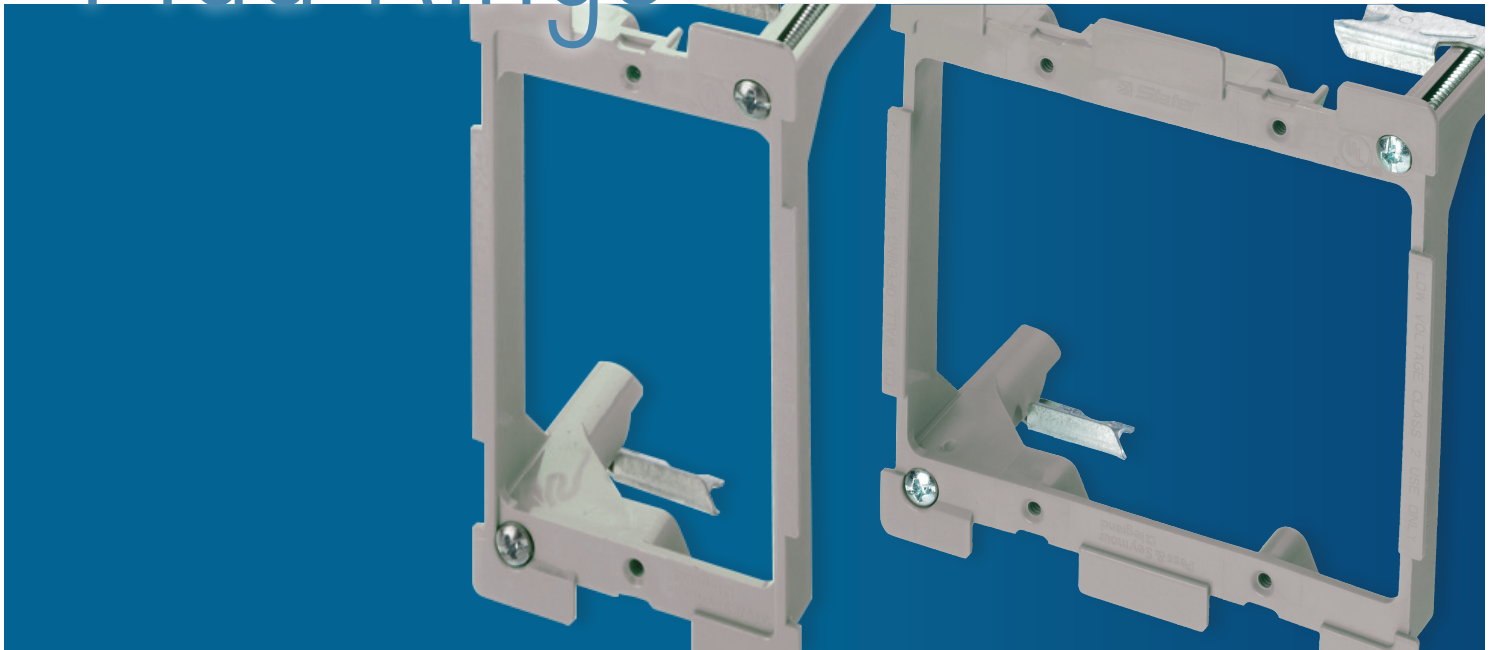

Mud Rings

LEGRAND HAS EVERYTHING YOU NEED...

The On-Q line of low voltage brackets and mud rings are durably crafted for easy alignment and visibility. Designed with spacious openings and

stabilizer tabs, they keep wire-pulling simple whether for retrofit or new construction jobs. Available in single, double, and triple-gang models.

FEATURES

- Spacious opening accommodates large devices and facilitates wiring process
- Reliable, side stabilizer tabs keep it aligned with the stud
- Rigid plastic retains shape for ease of alignment during installation

- **AC1010-01** Single Gang, LV Bracket (Retrofit)

- **AC1010-02** Double Gang, LV Bracket (Retrofit)

- **AC1010-03** Triple Gang, LV Bracket (Retrofit)

Mud Rings

LEGRAND HAS EVERYTHING YOU NEED...

The On-Q line of low voltage brackets and mud rings are durably crafted for easy alignment and visibility. Designed with spacious openings and

stabilizer tabs, they keep wire-pulling simple whether for retrofit or new construction jobs. Available in single, double, and triple-gang models.

FEATURES

- Spacious opening accommodates large devices and facilitates wiring process
- Reliable, side stabilizer tabs keep it aligned with the stud
- Rigid plastic retains shape for ease of alignment during installation