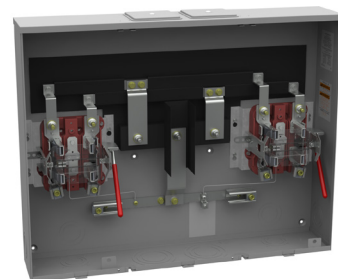

U2872-XT-5T9