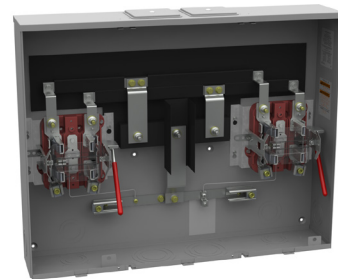

U2872-XT-5T9