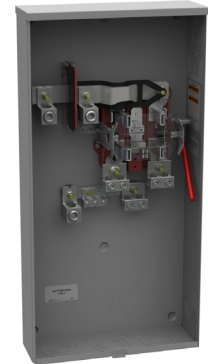

Meter Mounting Equipment

Texas Deregulated Utilities

TXU/Oncor Area

Description	Service Feed	Catalog Number
150-200 amp | 4 Terminal		
150A .....4T .....OH.....	OH.....	U7262-RL-TG
200A .....4T .....OH/UG.....	OH/UG.....	U7040-XL-TG
200A .....4T .....HD.....OH/UG.....	OH/UG.....	U9801-RXL
200 amp | 5 & 7 Terminal		
200A .....5T .....HD.....OH/UG.....	OH/UG.....	U9581-RL-QG
200A .....7T .....HD.....OH/UG.....	OH/UG.....	U9701-RXL
320 amp | 4 & 7 Terminal		
320A .....4T .....HD.....OH (w/o lugs).....	OH (w/o lugs).....	U4363-R
320A .....4T .....SWY .....UG (w/ lugs).....	UG (w/ lugs).....	U1797-O-K3L-K2L
320A .....7T .....SWY .....OH/UG (w/o lugs).....	OH/UG (w/o lugs).....	U4013-X
150 amp | 4 Terminal | Horizontal Gang		
150A .....3 Pos.....OH/UG.....	OH/UG.....	U9353-XL
150A .....4 Pos.....OH/UG.....	OH/UG.....	U9354-XL
200 amp | 4 Terminal | Horizontal Gang		
200A .....2 Pos.....OH/UG.....	OH/UG.....	U1252-X-K1
200A .....3 Pos.....OH/UG.....	OH/UG.....	U1253-X
200A .....4 Pos.....OH/UG.....	OH/UG.....	U1254-X
200A .....5 Pos.....OH/UG.....	OH/UG.....	U1255-X
200A .....6 Pos.....OH/UG.....	OH/UG.....	U1256-X
200 amp | 4 Terminal | Mobile Home Pedestal		
200A .....1 Pos.....UG Ped.....	UG Ped.....	U8567-O-200
200A .....2 Pos.....UG Ped (twin).....	UG Ped (twin).....	U8667-O-2/200

U1797-O-K3L-K2L