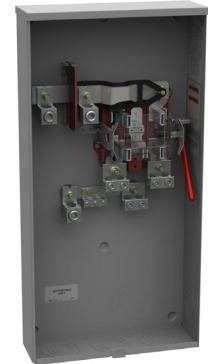

Meter Mounting Equipment

Texas Deregulated Utilities

TXU/Oncor Area

Description	Service Feed	Catalog Number
150-200 amp 4 Terminal		
150A4TOH.....		U7262-RL-TG
200A4TOH/UG.....		U7040-XL-TG
200A4THD.....OH/UG.....		U9801-RXL
200 amp 5 & 7 Terminal		
200A5THD.....OH/UG.....		U9581-RL-QG
200A7THD.....OH/UG.....		U9701-RXL
320 amp 4 & 7 Terminal		
320A4THD.....OH (w/o lugs).....		U4363-R
320A4TSWYUG (w/ lugs).....		U1797-O-K3L-K2L
320A7TSWYOH/UG (w/o lugs).....		U4013-X
150 amp 4 Terminal Horizontal Gang		
150A3 Pos.....OH/UG.....		U9353-XL
150A4 Pos.....OH/UG.....		U9354-XL
200 amp 4 Terminal Horizontal Gang		
200A2 Pos.....OH/UG.....		U1252-X-K1
200A3 Pos.....OH/UG.....		U1253-X
200A4 Pos.....OH/UG.....		U1254-X
200A5 Pos.....OH/UG.....		U1255-X
200A6 Pos.....OH/UG.....		U1256-X
200 amp 4 Terminal Mobile Home Pedestal		
200A1 Pos.....UG Ped.....		U8567-O-200
200A2 Pos.....UG Ped (twin).....		U8667-O-2/200

U1797-O-K3L-K2L

U9701-RXL

Accessories

Closing Plates	Suffix	Catalog #	Lug Kits	Suffix	Catalog #
Sml. Closing Plate	-XL*	A7551	<u>350 Kcmil</u>	1Ø	(3 per set)
Lg. Closing Plate	-X	A9064	Single Lug Kit	-K1	K1539
Adapter Plate	-RRL	S8324	Twin Lug Kit	-K2	K1350
Hubs for Standard "RL" Opening			Twin Lug Kit non-rotating		-K2L
1" Hub	-WL	A7514	K1350L		
1¼" Hub	-YL	A7515	<u>600 Kcmil</u>	1Ø	(3 per set)
1½" Hub	-ZL	A7516	Single Lug Kit	-K3	K1540
2" Hub	-DL	A7517	Single Lug Kit non-rotating		-K3L
2½" Hub	-EL	A7518	K1540L		
Hubs for Large "R" Opening			Twin Lug Kit	-K4	K1541
3" Hub	-F	A8110	<u>350 Kcmil</u>	3Ø	(4 per set)
3½" Hub	-G	A8111	Single Lug Kit	-K5	K3082
4" Hub	-H	A8112	Twin Lug Kit	-K6	K3442
Fifth Terminals			<u>600 Kcmil</u>	3Ø	(4 per set)
Fifth Terminal	Square Hole	K5T	Single Lug Kit	-K7	K3441
Fifth Terminal	Round Hole	5T8K2	Twin Lug Kit	-K8	K3083