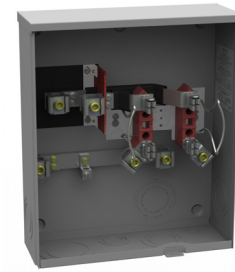

Texas / New Mexico Power - TNP & CVEC Area

Description	Service Feed	Catalog Number
125 amp | 4 & 7 Terminal		
125A.....4T.....	OH.....	U8435-RL-TG
125A.....4T.....	UG.....	U7588-XL
125A.....7T.....	OH.....	(1½" hub included) U8100-ZL
200 amp | 4 & 5 Terminal		
200A.....4T.....	OH.....	U7021-RL-TG
200A.....4T..... SWY.....	UG.....	U1980-O
200A.....5T.....	OH.....	U9580-RXL
320 amp | 4 Terminal		
320A.....4T.....	OH.....	U1079-R
320A.....4T.....	OH/UG.....	U2448-X
200/320 amp | 7 Terminal | Medium & Heavy Duty		
200A.....7T..... MD.....	OH/UG.....	(Lever bypass - non jaw clamping) U7423-XL
200A.....7T..... HD.....	OH/UG.....	U9701-RRL
320A.....7T..... HD.....	OH/UG.....	U2594-X
150/200 amp | 4 & 7 Terminal | Horizontal Gangs		
2 Pos.....4T.....	OH/UG.....	U1232-X..... 150A..... 200A..... U1252-X-K1
3 Pos.....4T.....	OH/UG.....	U1233-RXL..... U1253-X-K3
4 Pos.....4T.....	OH/UG.....	U1234-RXL..... U1254-X-K3
5 Pos.....4T.....	OH/UG.....	U1235-RXL..... U1255-X-K4
6 Pos.....4T.....	OH/UG.....	U1236-RXL..... U1256-X-K4
4 Pos.....7T.....	OH/UG.....	U2734-XT

U1980-O