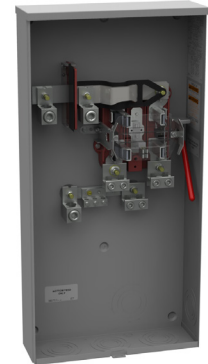

Meter Mounting Equipment

Texas Deregulated Utilities

TXU/Oncor Area

Description	Service Feed	Catalog Number
150-200 amp 4 Terminal		
150A4TOH.....	OH.....	U7262-RL-TG
200A4TOH/UG.....	OH/UG.....	U7040-XL-TG
200A4THD.....OH/UG.....	OH/UG.....	U9801-RXL
200 amp 5 & 7 Terminal		
200A5THD.....OH/UG.....	OH/UG.....	U9581-RL-QG
200A7THD.....OH/UG.....	OH/UG.....	U9701-RXL
320 amp 4 & 7 Terminal		
320A4THD.....OH (w/o lugs).....	OH (w/o lugs).....	U4363-R
320A4TSWYUG (w/ lugs).....	UG (w/ lugs).....	U1797-O-K3L-K2L
320A7TSWYOH/UG (w/o lugs).....	OH/UG (w/o lugs).....	U4013-X
150 amp 4 Terminal Horizontal Gang		
150A3 Pos.....OH/UG.....	OH/UG.....	U9353-XL
150A4 Pos.....OH/UG.....	OH/UG.....	U9354-XL
200 amp 4 Terminal Horizontal Gang		
200A2 Pos.....OH/UG.....	OH/UG.....	U1252-X-K1
200A3 Pos.....OH/UG.....	OH/UG.....	U1253-X
200A4 Pos.....OH/UG.....	OH/UG.....	U1254-X
200A5 Pos.....OH/UG.....	OH/UG.....	U1255-X
200A6 Pos.....OH/UG.....	OH/UG.....	U1256-X
200 amp 4 Terminal Mobile Home Pedestal		
200A1 Pos.....UG Ped.....	UG Ped.....	U8567-O-200
200A2 Pos.....UG Ped (twin).....	UG Ped (twin).....	U8667-O-2/200

U1797-O-K3L-K2L

U9701-RXL

Accessories

Closing Plates	Suffix	Catalog #	Lug Kits	Suffix	Catalog #
Sml. Closing Plate	-XL*	A7551	350 Kcmil	1Ø	(3 per set)
Lg. Closing Plate	-X	A9064	Single Lug Kit	-K1	K1539
Adapter Plate	-RRL	S8324	Twin Lug Kit	-K2	K1350
Hubs for Standard "RL" Opening			Twin Lug Kit non-rotating	-K2L	K1350L
1" Hub	-WL	A7514	600 Kcmil	1Ø	(3 per set)
1¼" Hub	-YL	A7515	Single Lug Kit	-K3	K1540
1½" Hub	-ZL	A7516	Single Lug Kit non-rotating	-K3L	K1540L
2" Hub	-DL	A7517	Twin Lug Kit	-K4	K1541
2½" Hub	-EL	A7518	350 Kcmil	3Ø	(4 per set)
Hubs for Large "R" Opening			Single Lug Kit	-K5	K3082
3" Hub	-F	A8110	Twin Lug Kit	-K6	K3442
3½" Hub	-G	A8111	600 Kcmil	3Ø	(4 per set)
4" Hub	-H	A8112	Single Lug Kit	-K7	K3441
Fifth Terminals			Twin Lug Kit	-K8	K3083
Fifth Terminal	Square Hole	K5T			
Fifth Terminal	Round Hole	5T8K2			