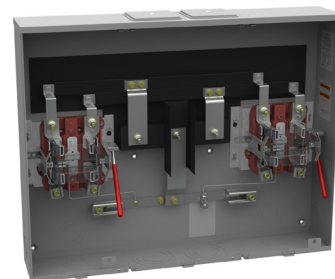

U2872-XT-5T9