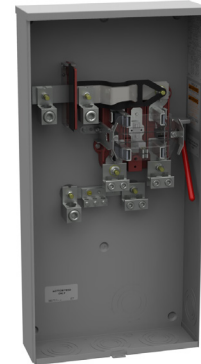

Meter Mounting Equipment

Texas Deregulated Utilities

TXU/Oncor Area

Description	Service Feed	Catalog Number
150-200 amp 4 Terminal		
150A4TOH.....		U7262-RL-TG
200A4TOH/UG.....		U7040-XL-TG
200A4THD.....OH/UG.....		U9801-RXL
200 amp 5 & 7 Terminal		
200A5THD.....OH/UG.....		U9581-RL-QG
200A7THD.....OH/UG.....		U9701-RXL
320 amp 4 & 7 Terminal		
320A4THD.....OH (w/o lugs).....		U4363-R
320A4TSWYUG (w/ lugs).....		U1797-O-K3L-K2L
320A7TSWYOH/UG (w/o lugs).....		U4013-X
150 amp 4 Terminal Horizontal Gang		
150A3 Pos.....OH/UG.....		U9353-XL
150A4 Pos.....OH/UG.....		U9354-XL
200 amp 4 Terminal Horizontal Gang		
200A2 Pos.....OH/UG.....		U1252-X-K1
200A3 Pos.....OH/UG.....		U1253-X
200A4 Pos.....OH/UG.....		U1254-X
200A5 Pos.....OH/UG.....		U1255-X
200A6 Pos.....OH/UG.....		U1256-X
200 amp 4 Terminal Mobile Home Pedestal		
200A1 Pos.....UG Ped.....		U8567-O-200
200A2 Pos.....UG Ped (twin).....		U8667-O-2/200

U1797-O-K3L-K2L

U9701-RXL

Accessories

Closing Plates	Suffix	Catalog #	Lug Kits	Suffix	Catalog #
Sml. Closing Plate	-XL*	A7551	<u>350 Kcmil</u>	1Ø	(3 per set)
Lg. Closing Plate	-X	A9064	Single Lug Kit	-K1	K1539
Adapter Plate	-RRL	S8324	Twin Lug Kit	-K2	K1350
Hubs for Standard "RL" Opening			Twin Lug Kit non-rotating		-K2L
1" Hub	-WL	A7514	K1350L		
1¼" Hub	-YL	A7515	<u>600 Kcmil</u>	1Ø	(3 per set)
1½" Hub	-ZL	A7516	Single Lug Kit	-K3	K1540
2" Hub	-DL	A7517	Single Lug Kit non-rotating		-K3L
2½" Hub	-EL	A7518	K1540L		
Hubs for Large "R" Opening			Twin Lug Kit	-K4	K1541
3" Hub	-F	A8110	<u>350 Kcmil</u>	3Ø	(4 per set)
3½" Hub	-G	A8111	Single Lug Kit	-K5	K3082
4" Hub	-H	A8112	Twin Lug Kit	-K6	K3442
Fifth Terminals			<u>600 Kcmil</u>	3Ø	(4 per set)
Fifth Terminal	Square Hole	K5T	Single Lug Kit	-K7	K3441
Fifth Terminal	Round Hole	5T8K2	Twin Lug Kit	-K8	K3083