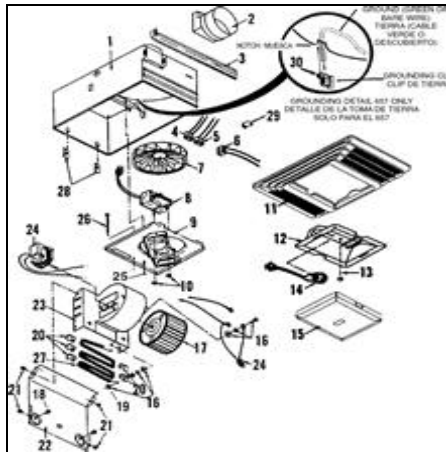

Products Dealer Locator **Shop for Parts** Customer Service About Us

Parts Store ▾  
Search Results

You searched for: 657 Fan/Light

Listed below are the parts available for this model.

**Instructions:** Use the parts explosion image to locate the associated part key number. Select the matching part key from the list below. Then add the desired item to your shopping cart by selecting "Add to Cart" or Search Again to locate parts for a different model.